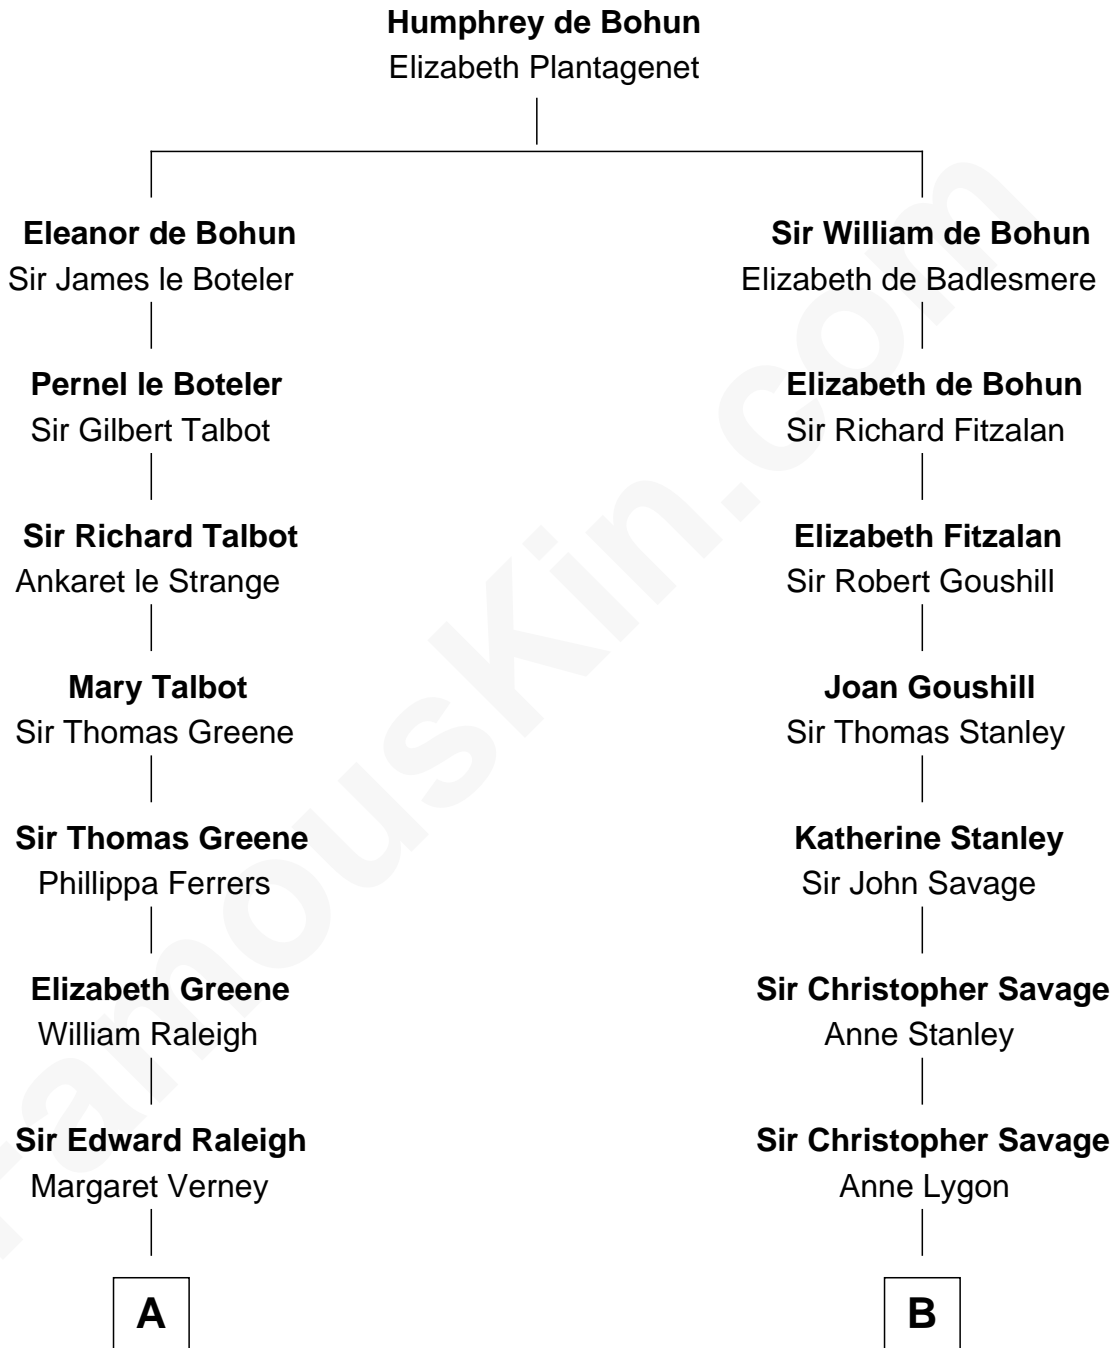

FamousKin.com

Relationship Chart of Lucretia (Rudolph) Garfield

First Lady of President James Garfield

18th cousin 1 time removed of

General George S. Patton

U.S. Army - World War II

C

Arabella Greene Mason

Zebulon Rudolph

Lucretia (Rudolph) Garfield

First Lady of James Garfield

D

Susan Thornton Glassell

George Smith Patton

George Smith Patton

Ruth Wilson