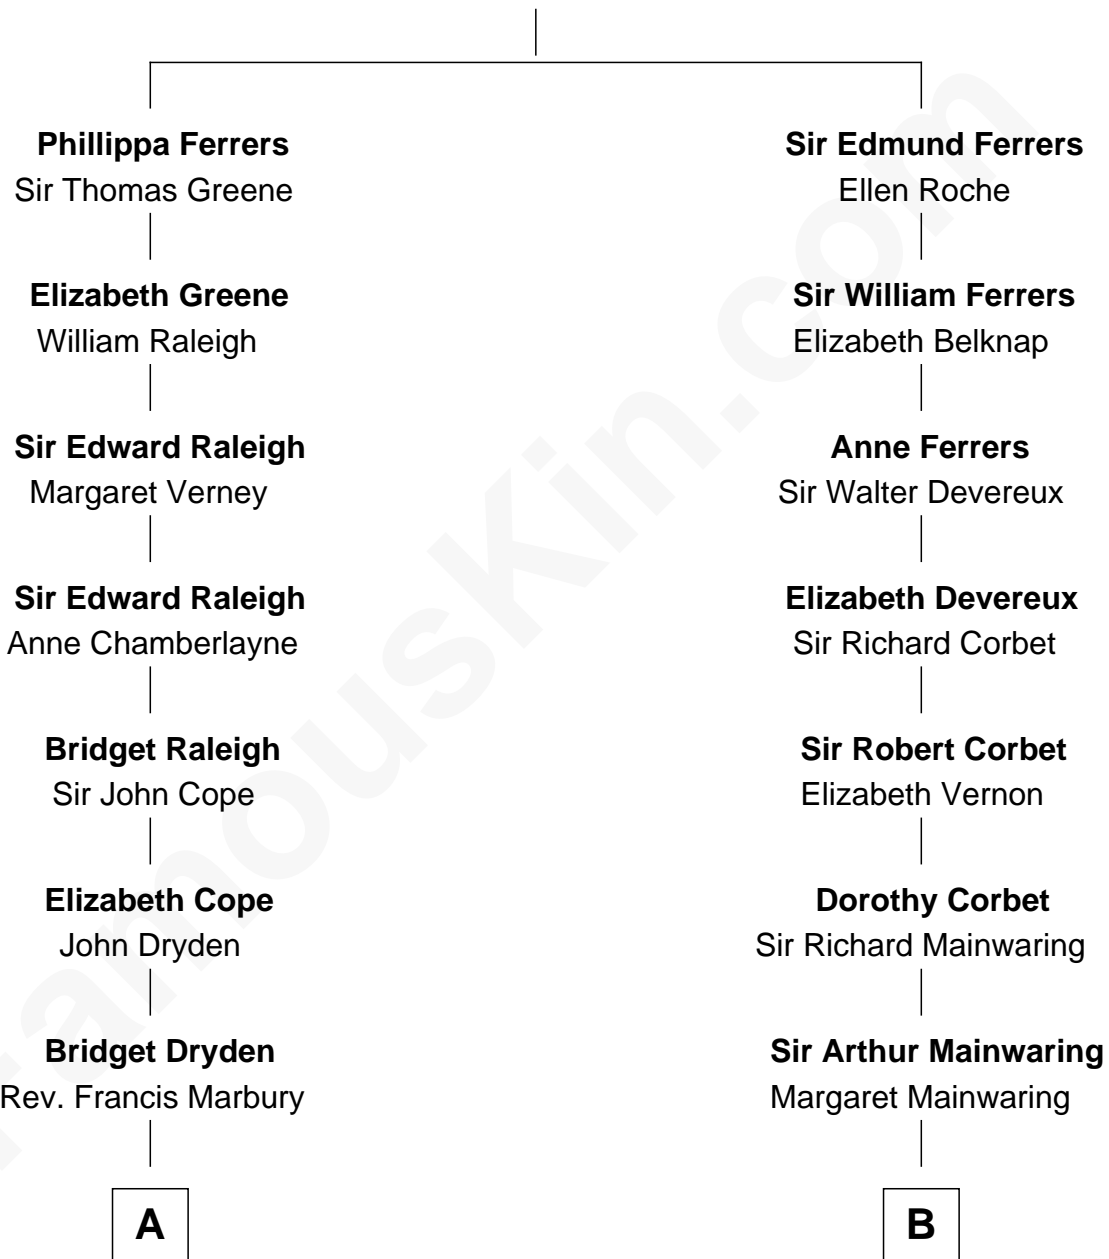

## Relationship Chart of Lucretia (Rudolph) Garfield

*First Lady of President James Garfield*

14th cousin 4 times removed of

**Lizzie Borden**

*Accused Murderess*

**Robert de Ferrers**  
Margaret Despencer

**C**

**Sarah Anthony Morse**  
Andrew Jackson Borden

**Lizzie Borden**  
*Accused Murderess*

FamousKin.com