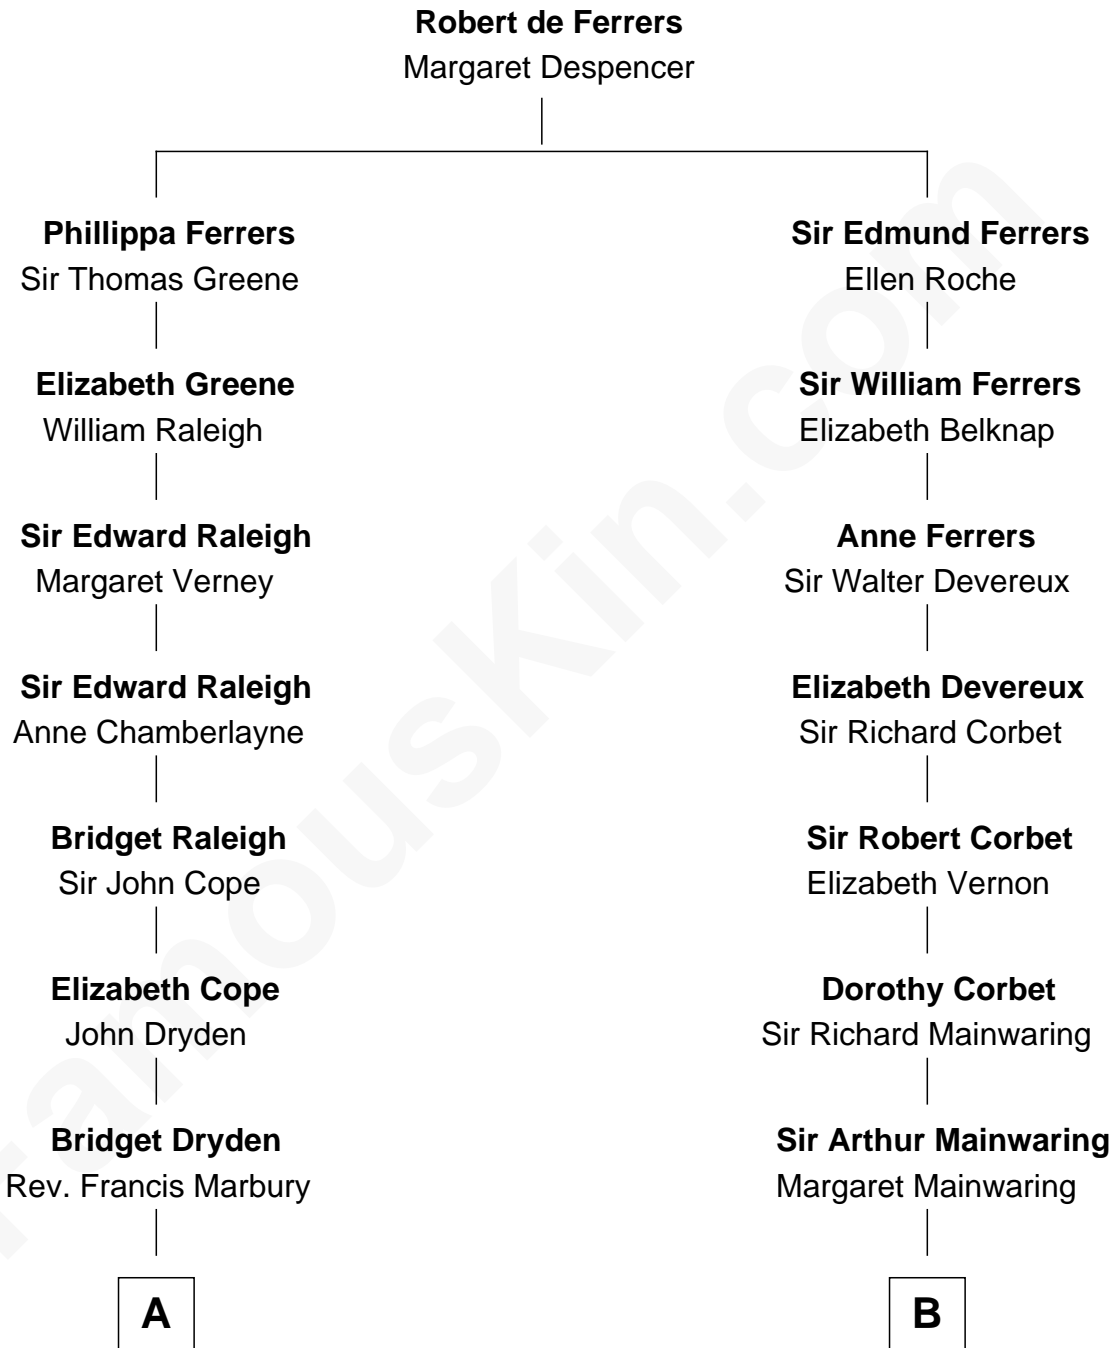

# FamousKin.com

## Relationship Chart of Lucretia (Rudolph) Garfield

*First Lady of President James Garfield*

14th cousin 5 times removed of

**Elizabeth Montgomery**

*TV Actress - "Bewitched"*

**C**

—  
**Mary Weed Barney**  
Henry Montgomery

—  
**Henry Montgomery**  
Elizabeth Bryan Allen

—  
**Elizabeth Montgomery**  
*TV Actress - "Bewitched"*

FamousKin.com