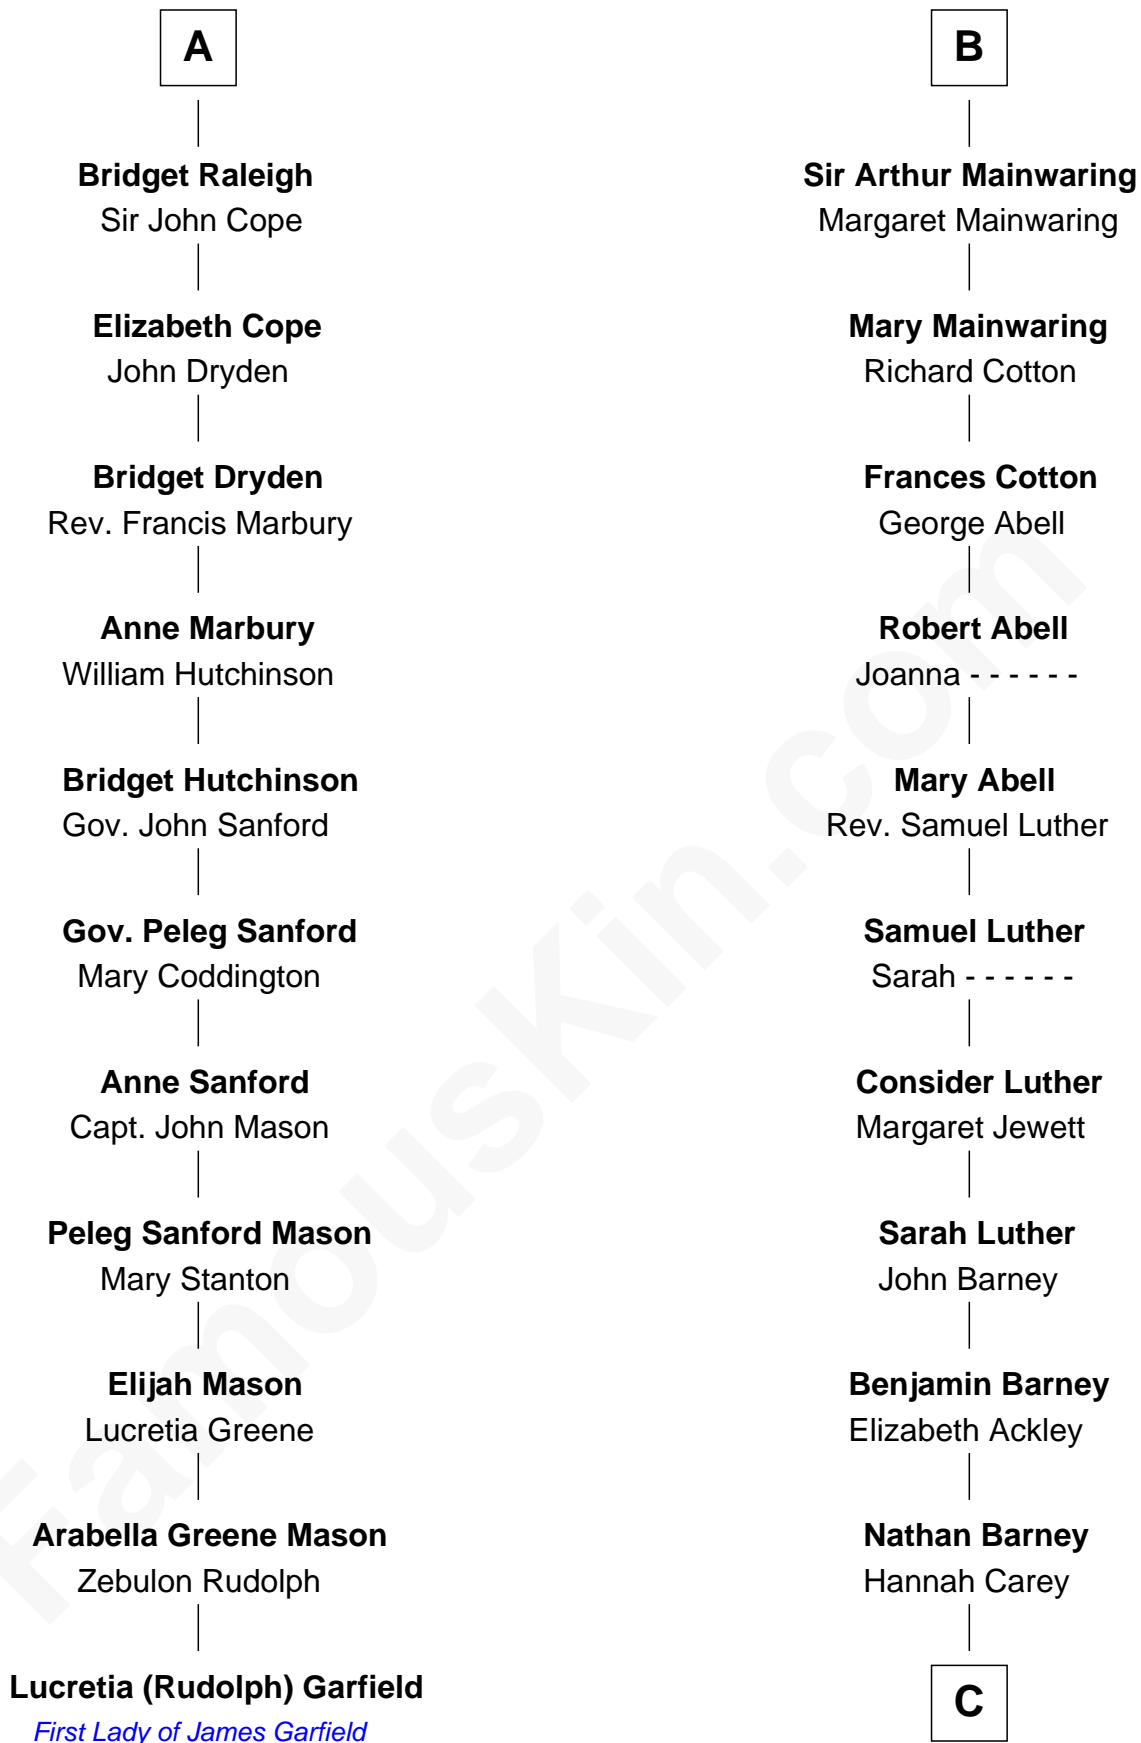

FamousKin.com

Relationship Chart of Lucretia (Rudolph) Garfield

First Lady of President James Garfield

17th cousin 3 times removed of

Elizabeth Montgomery

TV Actress - "Bewitched"

C

Nathan Barney

Mary A. Deverell

Mary Weed Barney

Henry Montgomery

Henry Montgomery

Elizabeth Bryan Allen

Elizabeth Montgomery

TV Actress - "Bewitched"