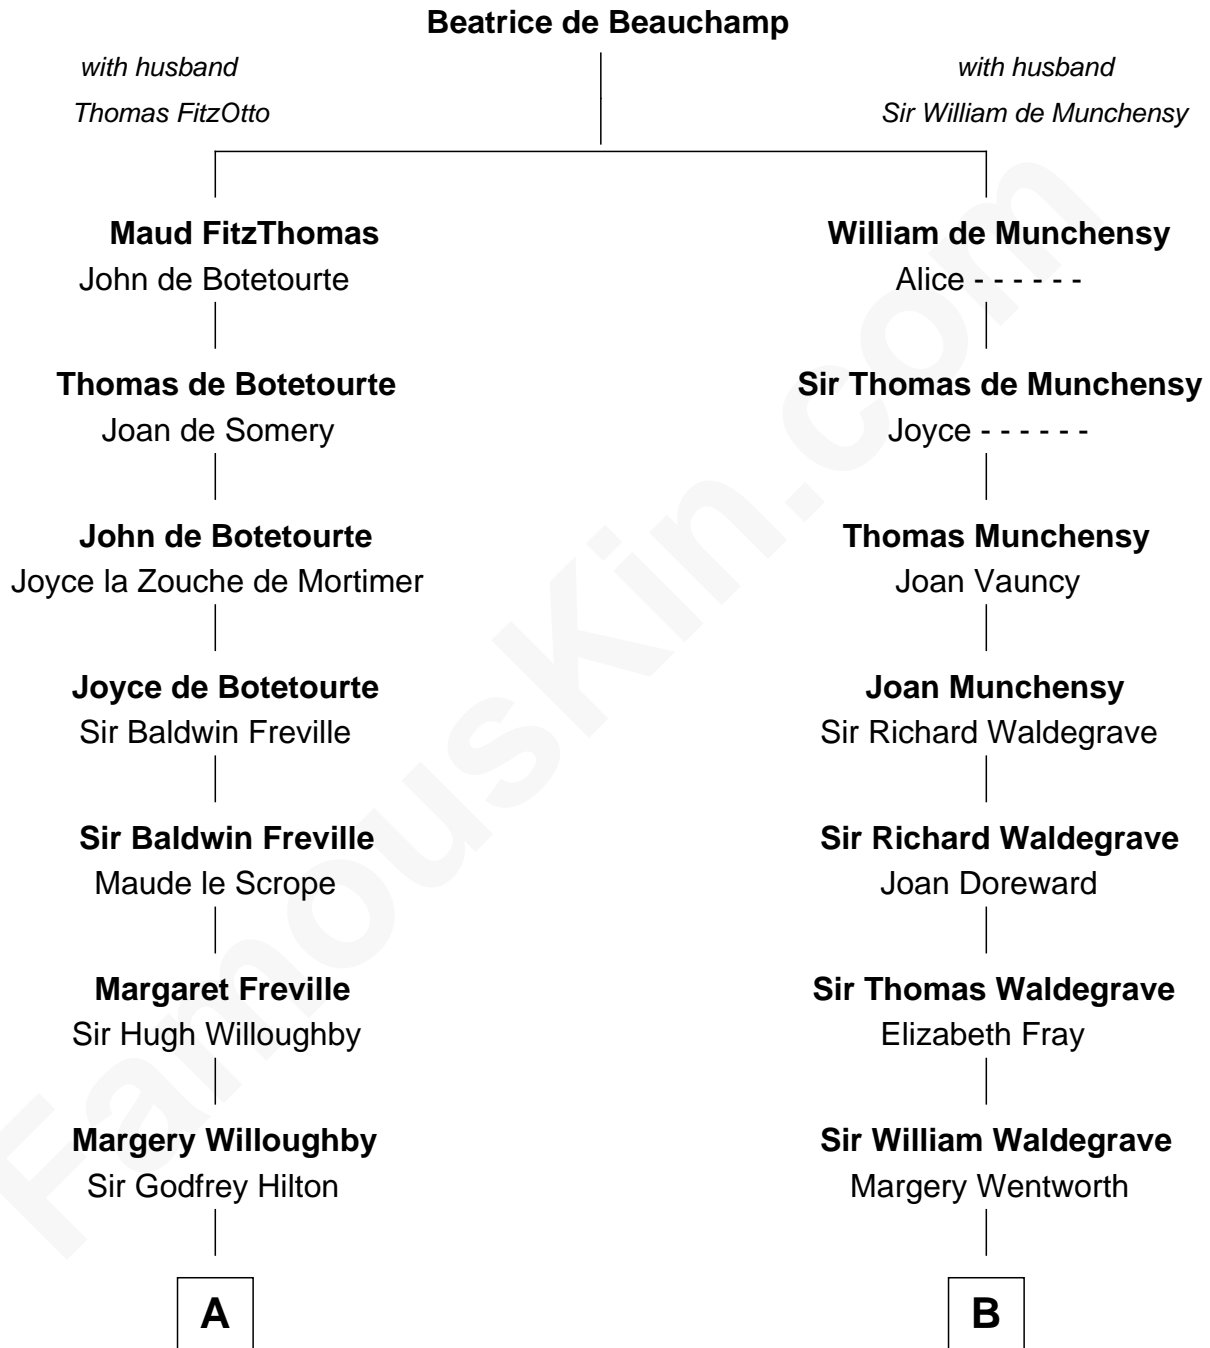

FamousKin.com
Relationship Chart of
Lucretia (Rudolph) Garfield
First Lady of President James Garfield

12th cousin 7 times removed of
Rev. George Burroughs
Executed for Witchcraft, Salem 1692

C

—
Lucretia Greene

Elijah Mason

—
Arabella Greene Mason

Zebulon Rudolph

—
Lucretia (Rudolph) Garfield

First Lady of James Garfield

FamousKin.com