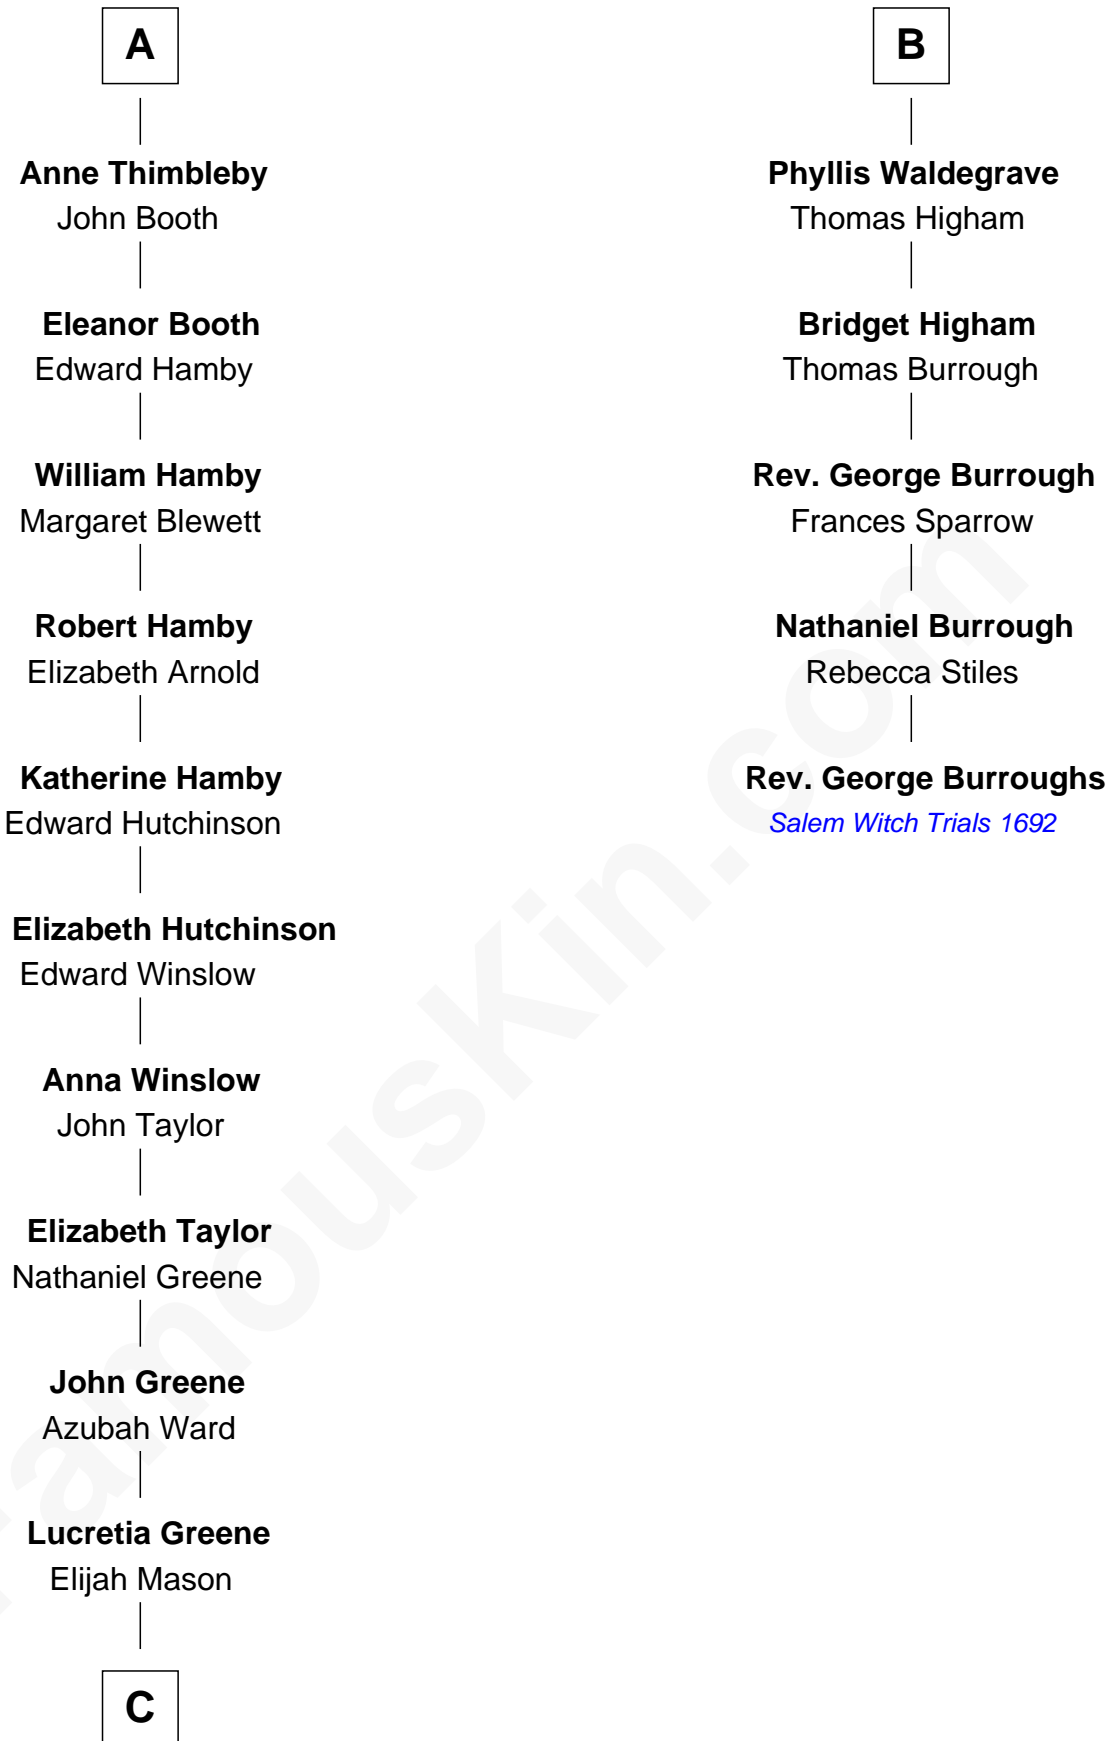

Margaret de Clare

Margery de Badlesmere

Sir William de Ros

Maud de Roos

John de Welles

Margery de Welles

Stephen le Scrope

Maude le Scrope

Margaret de Badlesmere

Sir John de Tibetot

Sir Robert de Tibetot

Margaret Deincourt

Elizabeth de Tibetot

Sir Philip le Despencer

Margery Despencer

Sir Roger Wentworth

Henry Wentworth

Elizabeth Howard

Margery Wentworth

Sir William Waldegrave

George Waldegrave

Anne Drury

B

C

Arabella Greene Mason

Zebulon Rudolph

Lucretia (Rudolph) Garfield

First Lady of James Garfield

FamousKin.com