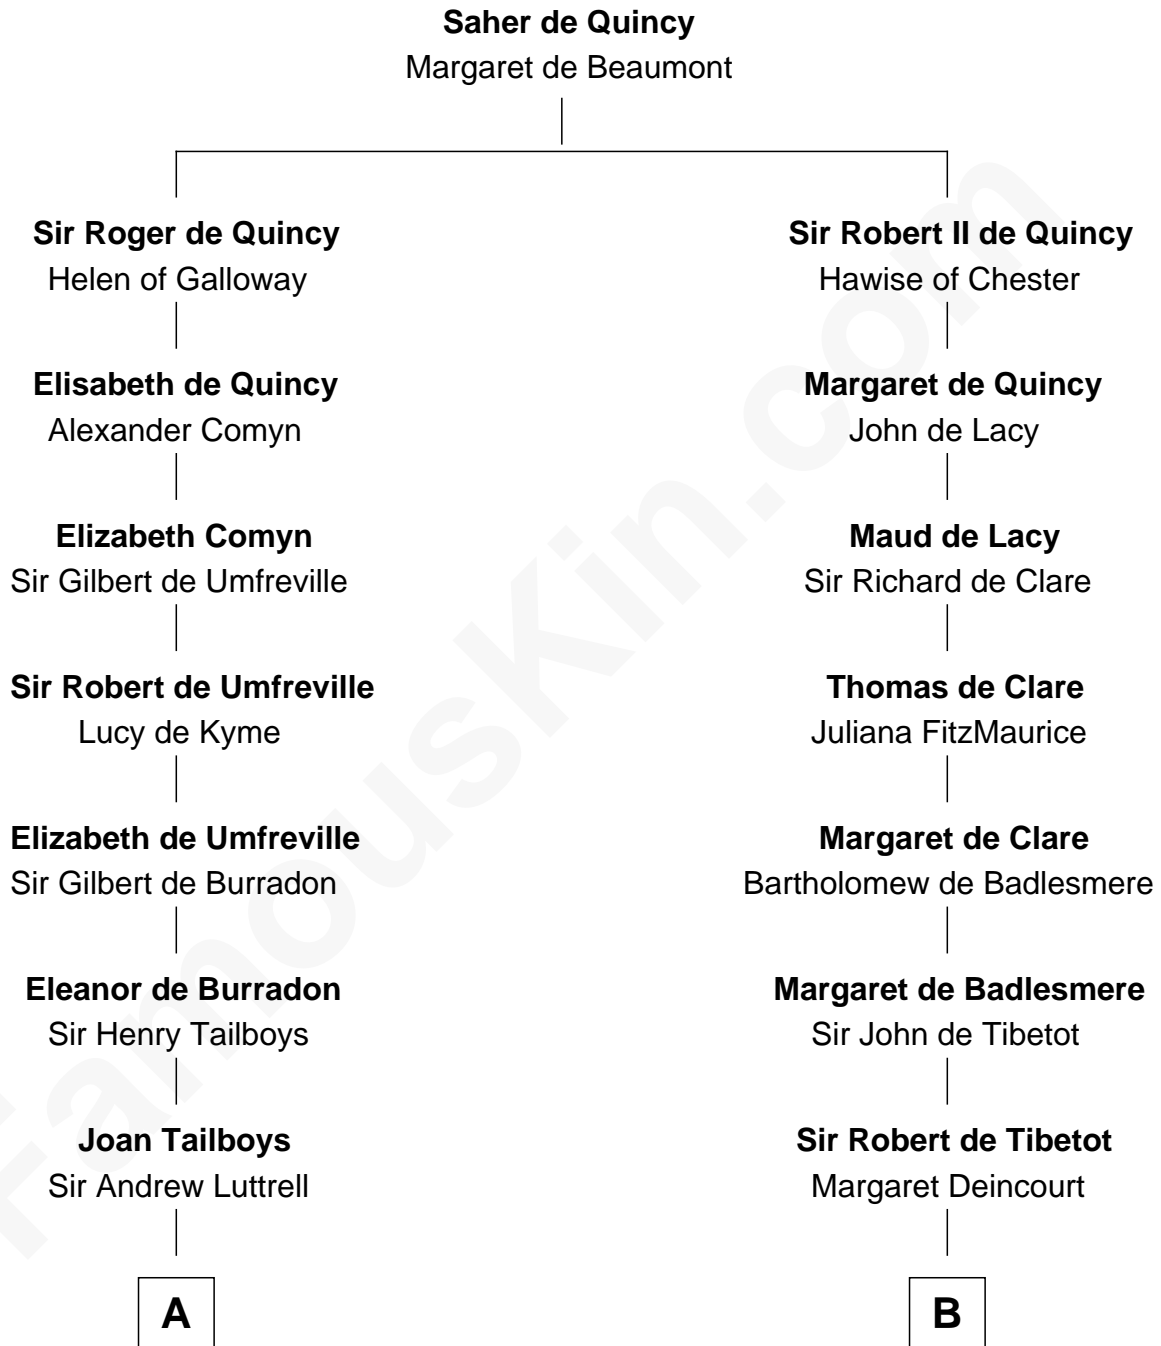

FamousKin.com

Relationship Chart of Lucretia (Rudolph) Garfield

First Lady of President James Garfield

16th cousin 5 times removed of

Rev. George Burroughs

Executed for Witchcraft, Salem 1692

C

—
Elizabeth Taylor
Nathaniel Greene

—
John Greene
Azubah Ward

—
Lucretia Greene
Elijah Mason

—
Arabella Greene Mason
Zebulon Rudolph

—
Lucretia (Rudolph) Garfield
First Lady of James Garfield

FamousKin.com