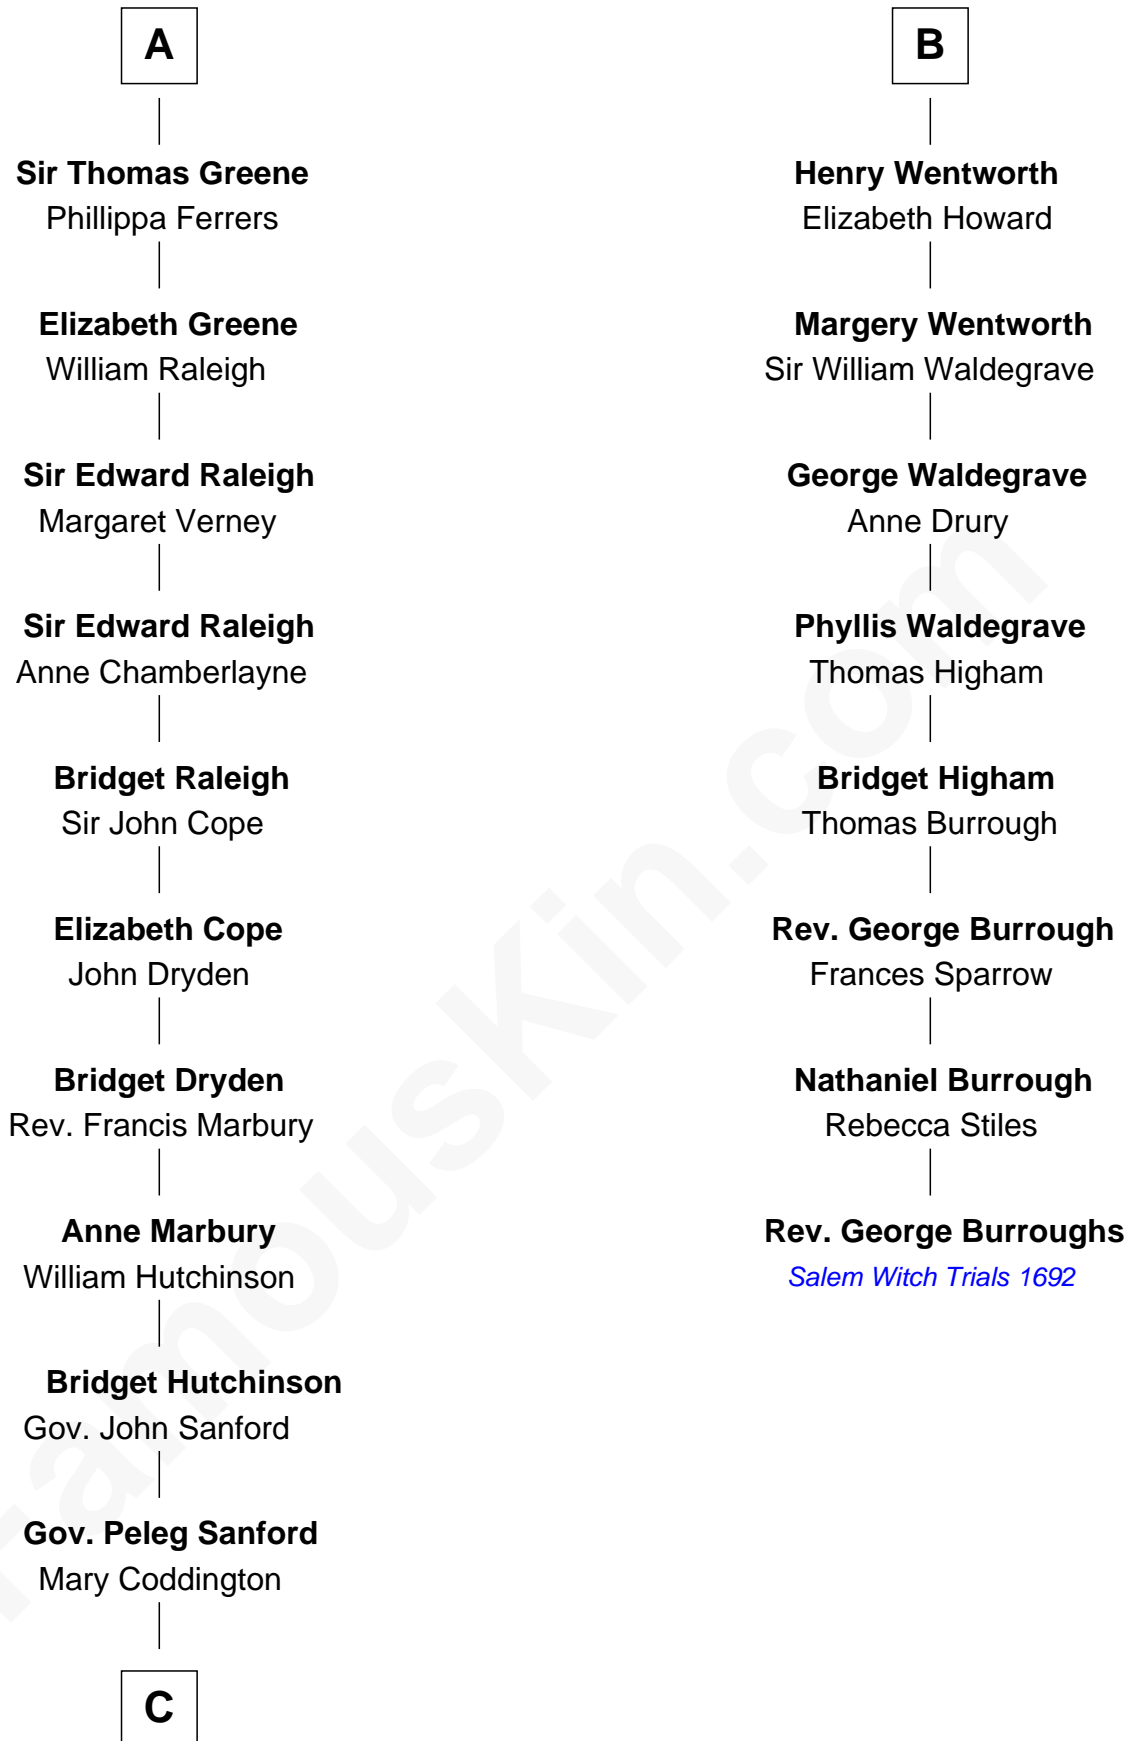

FamousKin.com

Relationship Chart of Lucretia (Rudolph) Garfield

First Lady of President James Garfield

14th cousin 7 times removed of

Rev. George Burroughs

Executed for Witchcraft, Salem 1692

C

Anne Sanford
Capt. John Mason

Peleg Sanford Mason
Mary Stanton

Elijah Mason
Lucretia Greene

Arabella Greene Mason
Zebulon Rudolph

Lucretia (Rudolph) Garfield
First Lady of James Garfield

FamousKin.com