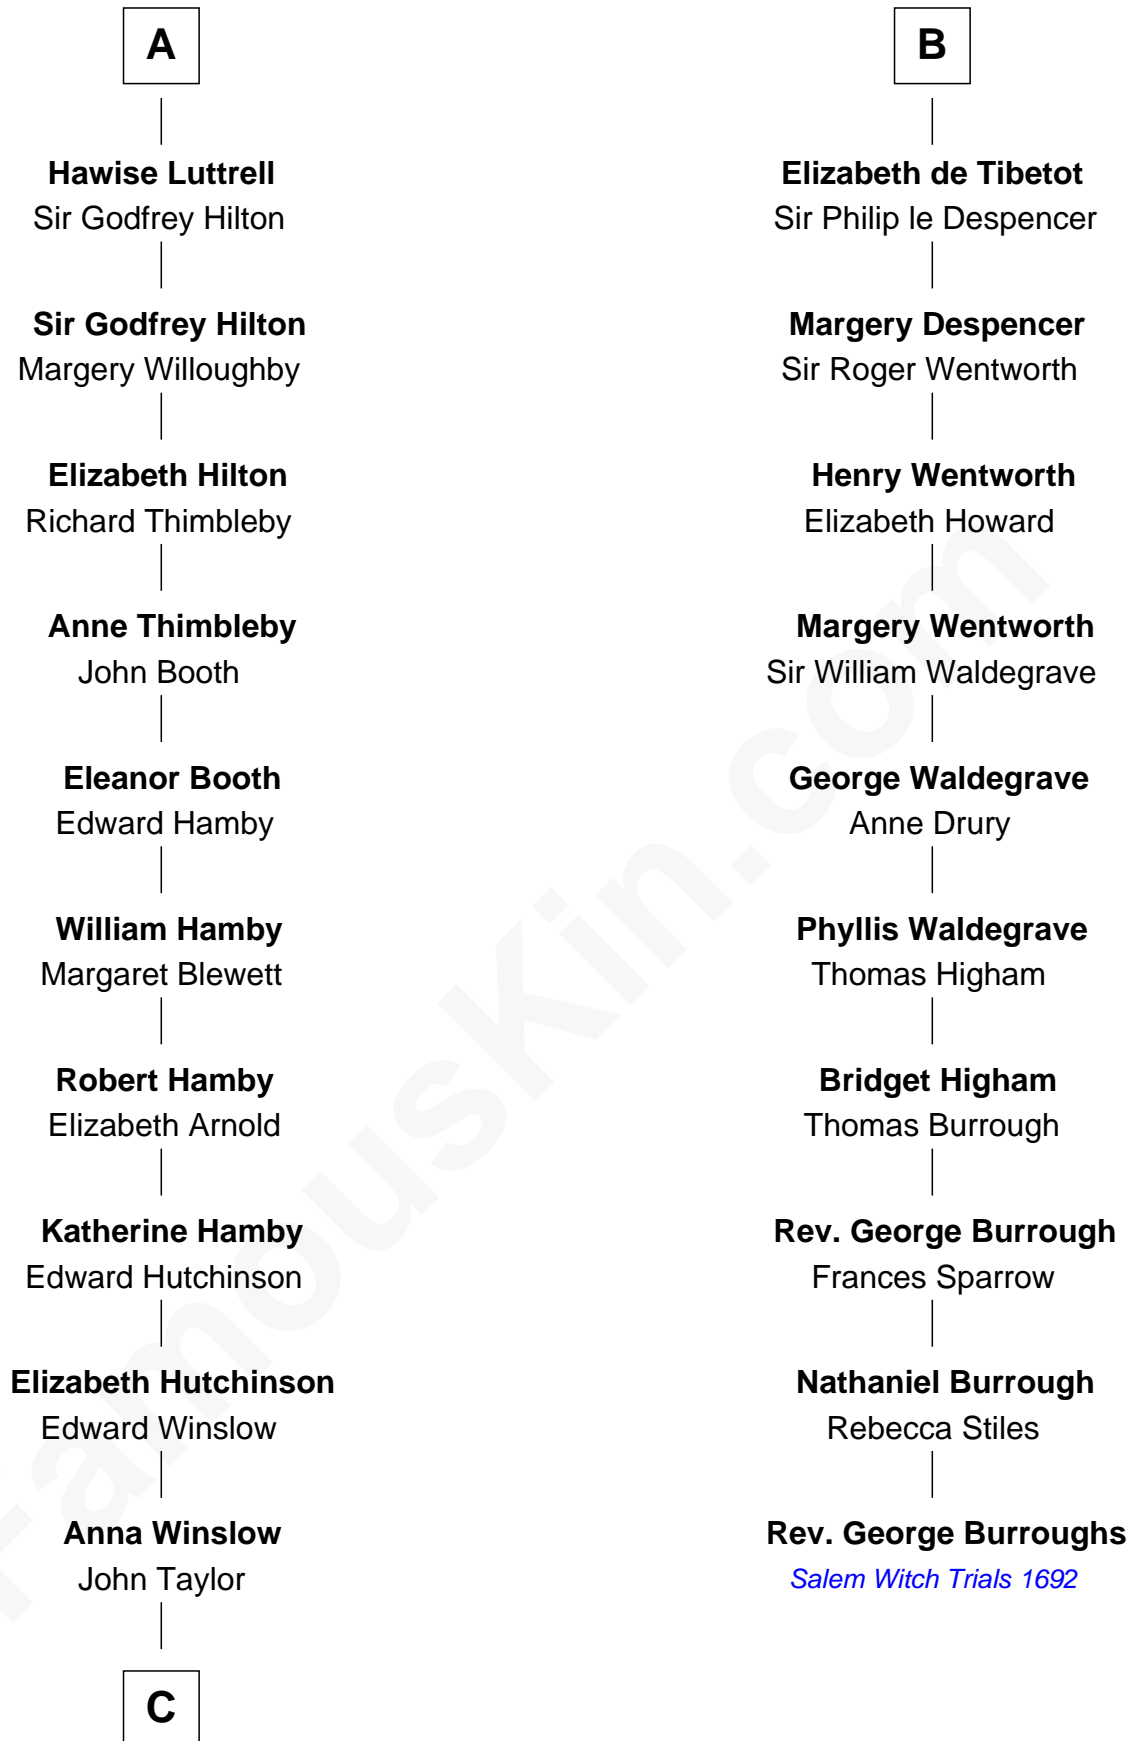

## Relationship Chart of Lucretia (Rudolph) Garfield

First Lady of President James Garfield

16th cousin 5 times removed of

**Rev. George Burroughs**

Executed for Witchcraft, Salem 1692

**Sir Odinel de Umfreville**

Alice de Lucy

**C**

—  
**Elizabeth Taylor**  
Nathaniel Greene

—  
**John Greene**  
Azubah Ward

—  
**Lucretia Greene**  
Elijah Mason

—  
**Arabella Greene Mason**  
Zebulon Rudolph

—  
**Lucretia (Rudolph) Garfield**  
*First Lady of James Garfield*