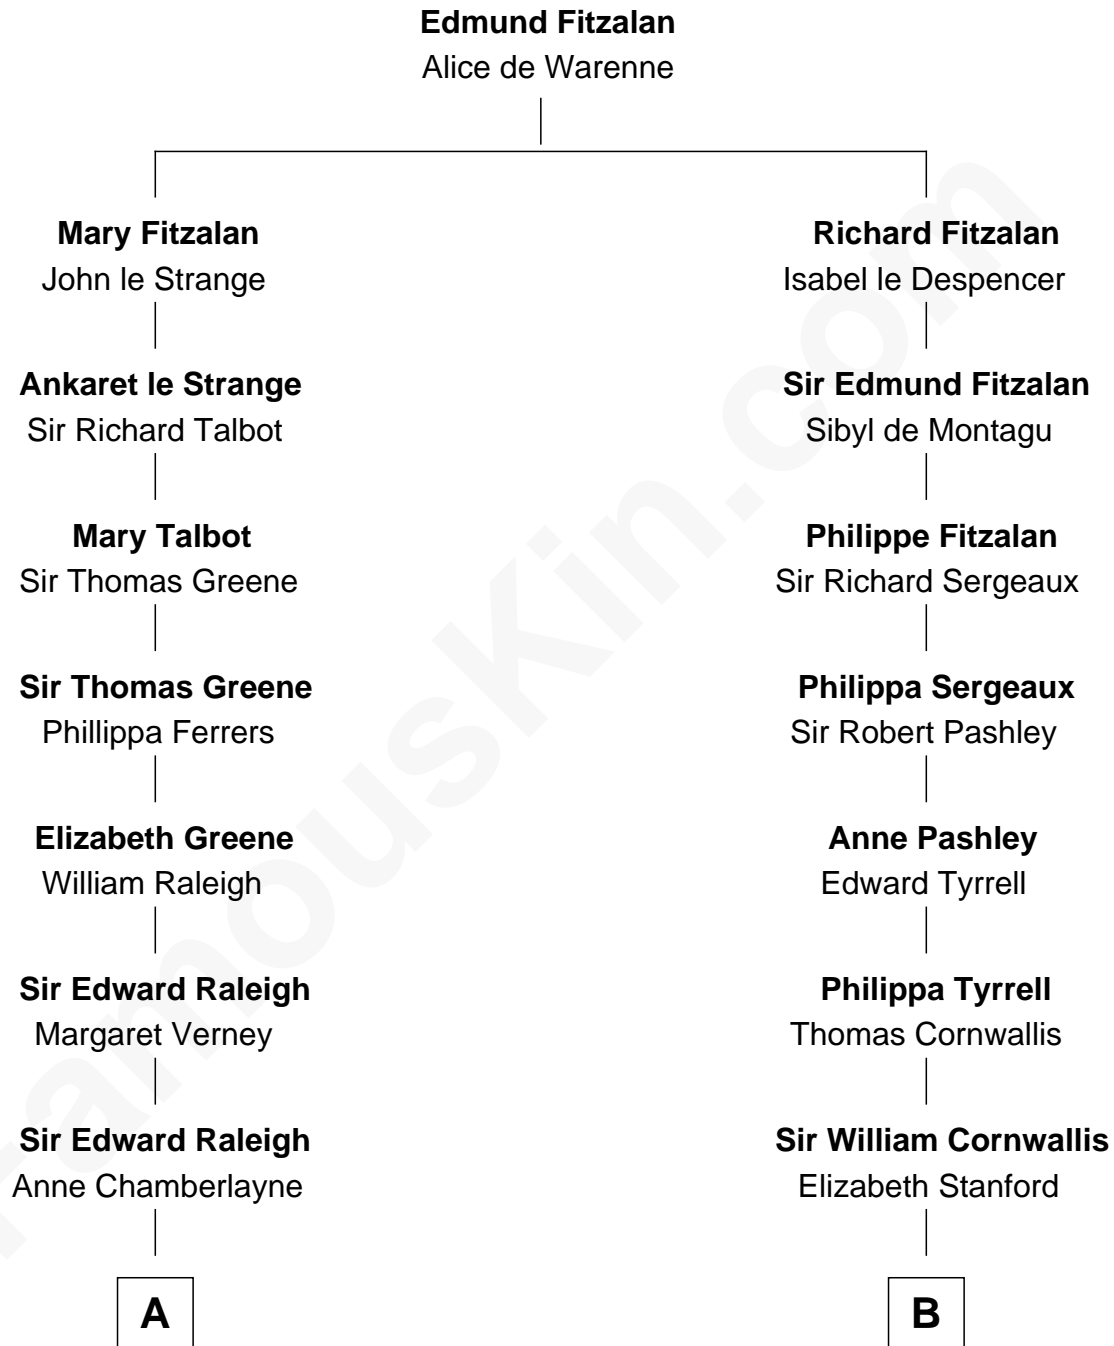

FamousKin.com

Relationship Chart of Lucretia (Rudolph) Garfield

First Lady of President James Garfield

17th cousin 3 times removed of

Ben Ames Williams

Novelist and Short Story Author

C

James Longstreet

Mary Anna Dent

Sarah Jane Longstreet

Charles Bingley Ames

Sarah Marshall Ames

Daniel Webster Williams

Ben Ames Williams

Novelist and Short Story Author