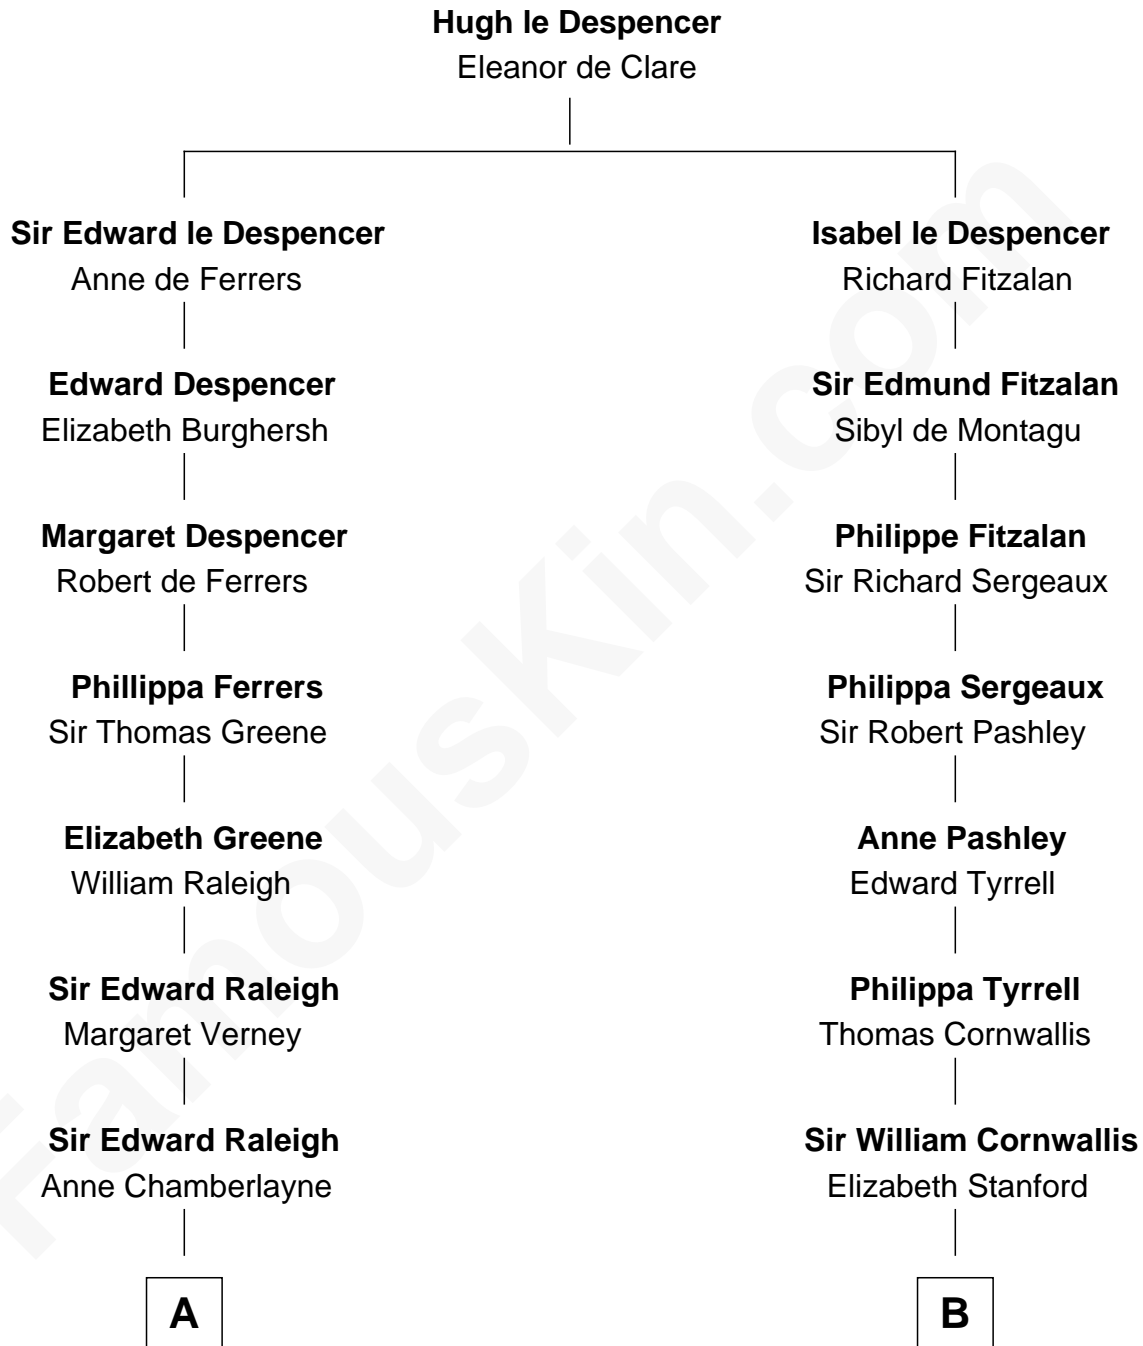

FamousKin.com

Relationship Chart of Lucretia (Rudolph) Garfield

First Lady of President James Garfield

17th cousin 3 times removed of

Ben Ames Williams

Novelist and Short Story Author

C

James Longstreet

Mary Anna Dent

Sarah Jane Longstreet

Charles Bingley Ames

Sarah Marshall Ames

Daniel Webster Williams

Ben Ames Williams

Novelist and Short Story Author