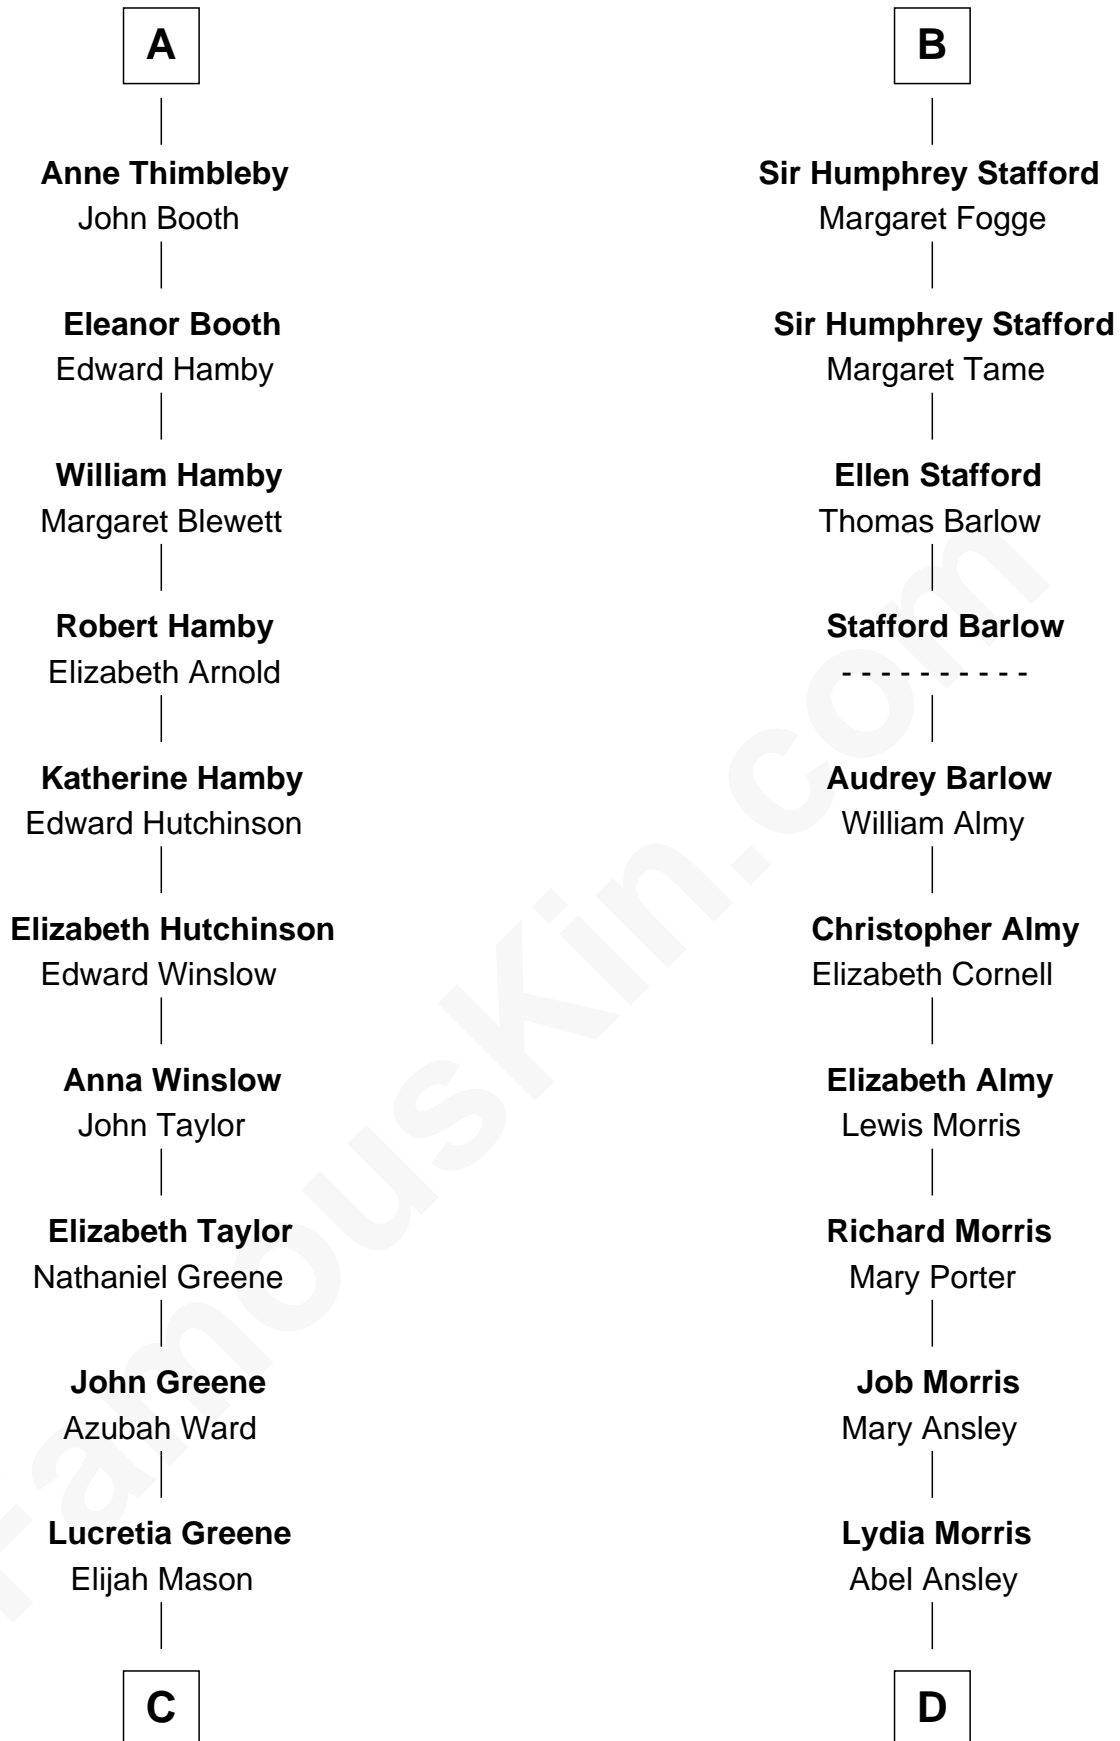

**FamousKin.com**  
**Relationship Chart of**  
**Lucretia (Rudolph) Garfield**  
*First Lady of President James Garfield*

18th cousin 3 times removed of

**Jimmy Carter**  
*39th U.S. President*

**C**

**Arabella Greene Mason**

Zebulon Rudolph

**Lucretia (Rudolph) Garfield**

*First Lady of James Garfield*

**D**

**Ann Ansley**

Wiley Carter

**Littleberry Walker Carter**

Mary Ann Diligent Seals

**William Archibald Carter**

Nina Pratt

**Earl Carter**

Lillian Gordy

**Jimmy Carter**

*39th U.S. President*