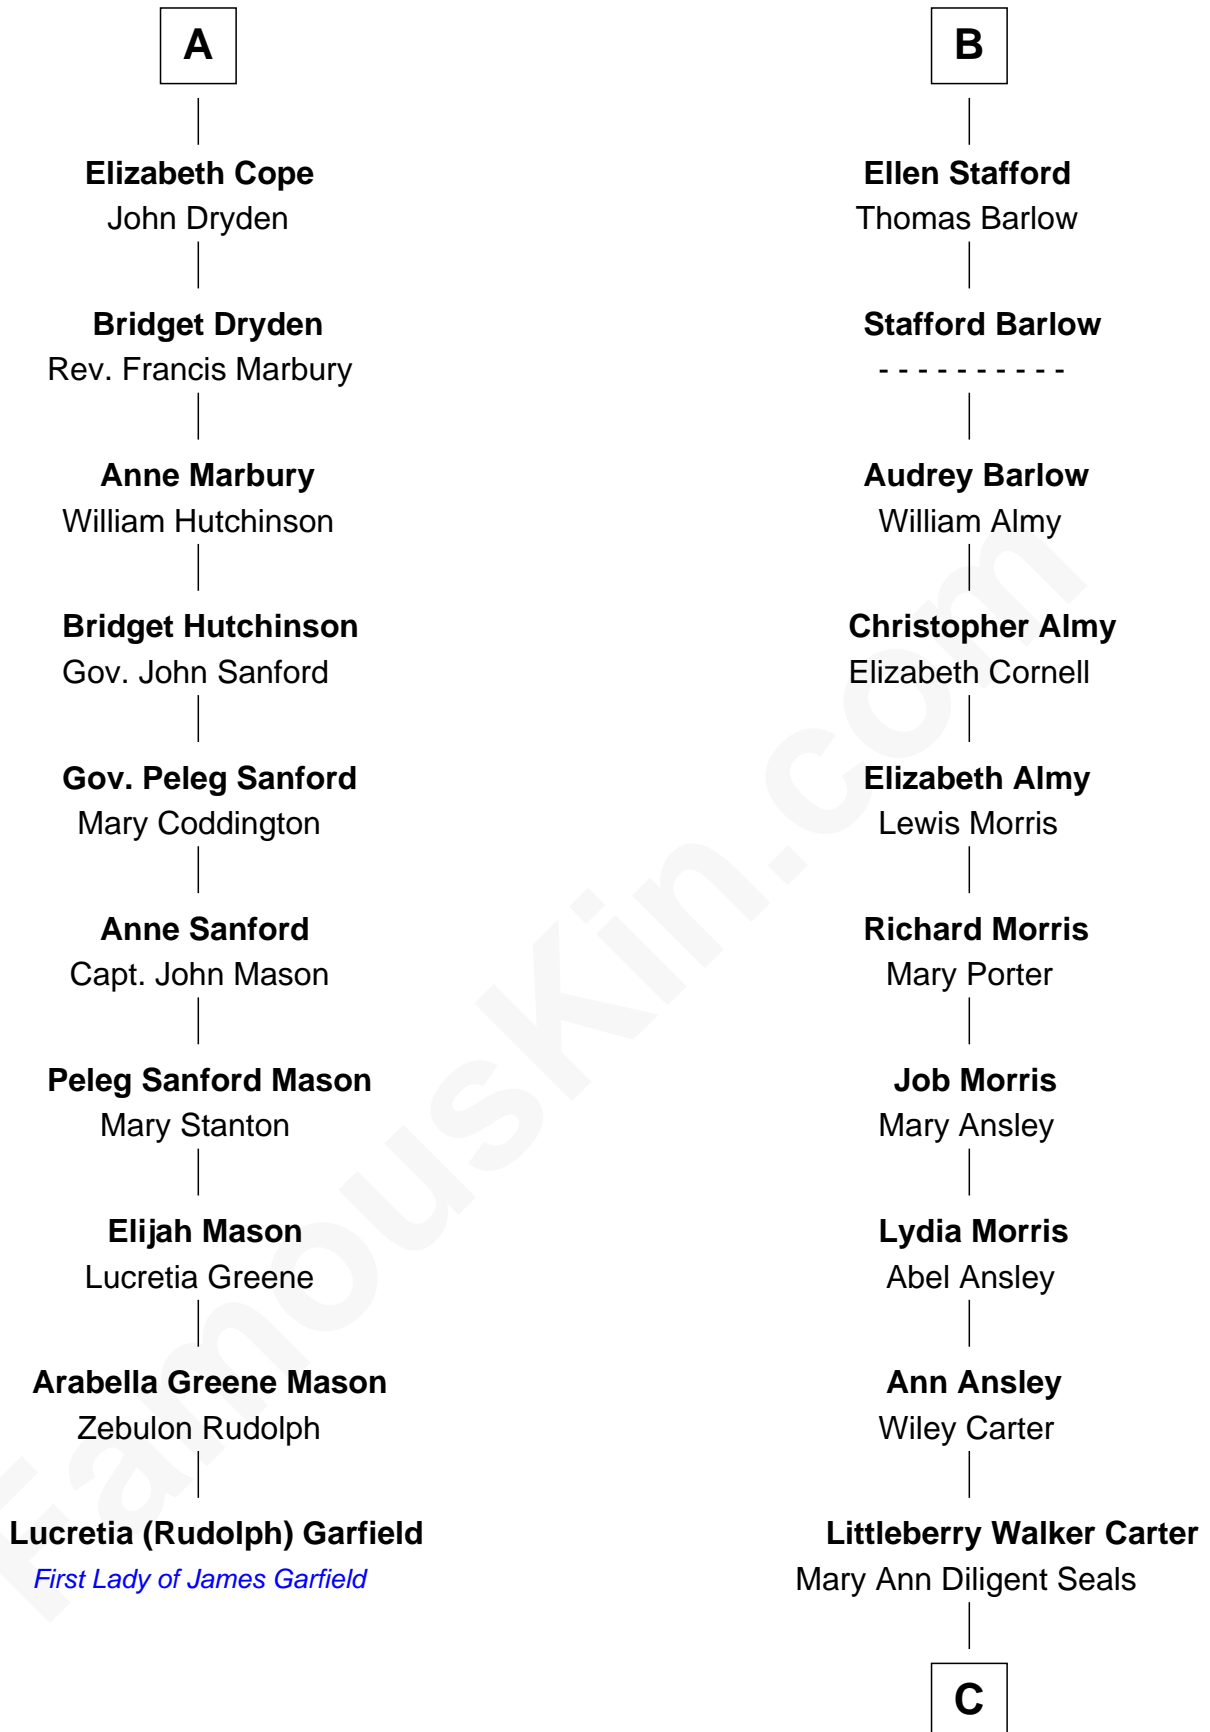

FamousKin.com
Relationship Chart of
Lucretia (Rudolph) Garfield
First Lady of President James Garfield

16th cousin 3 times removed of

Jimmy Carter
39th U.S. President

C

William Archibald Carter

Nina Pratt

Earl Carter

Lillian Gordy

Jimmy Carter

39th U.S. President

FamousKin.com