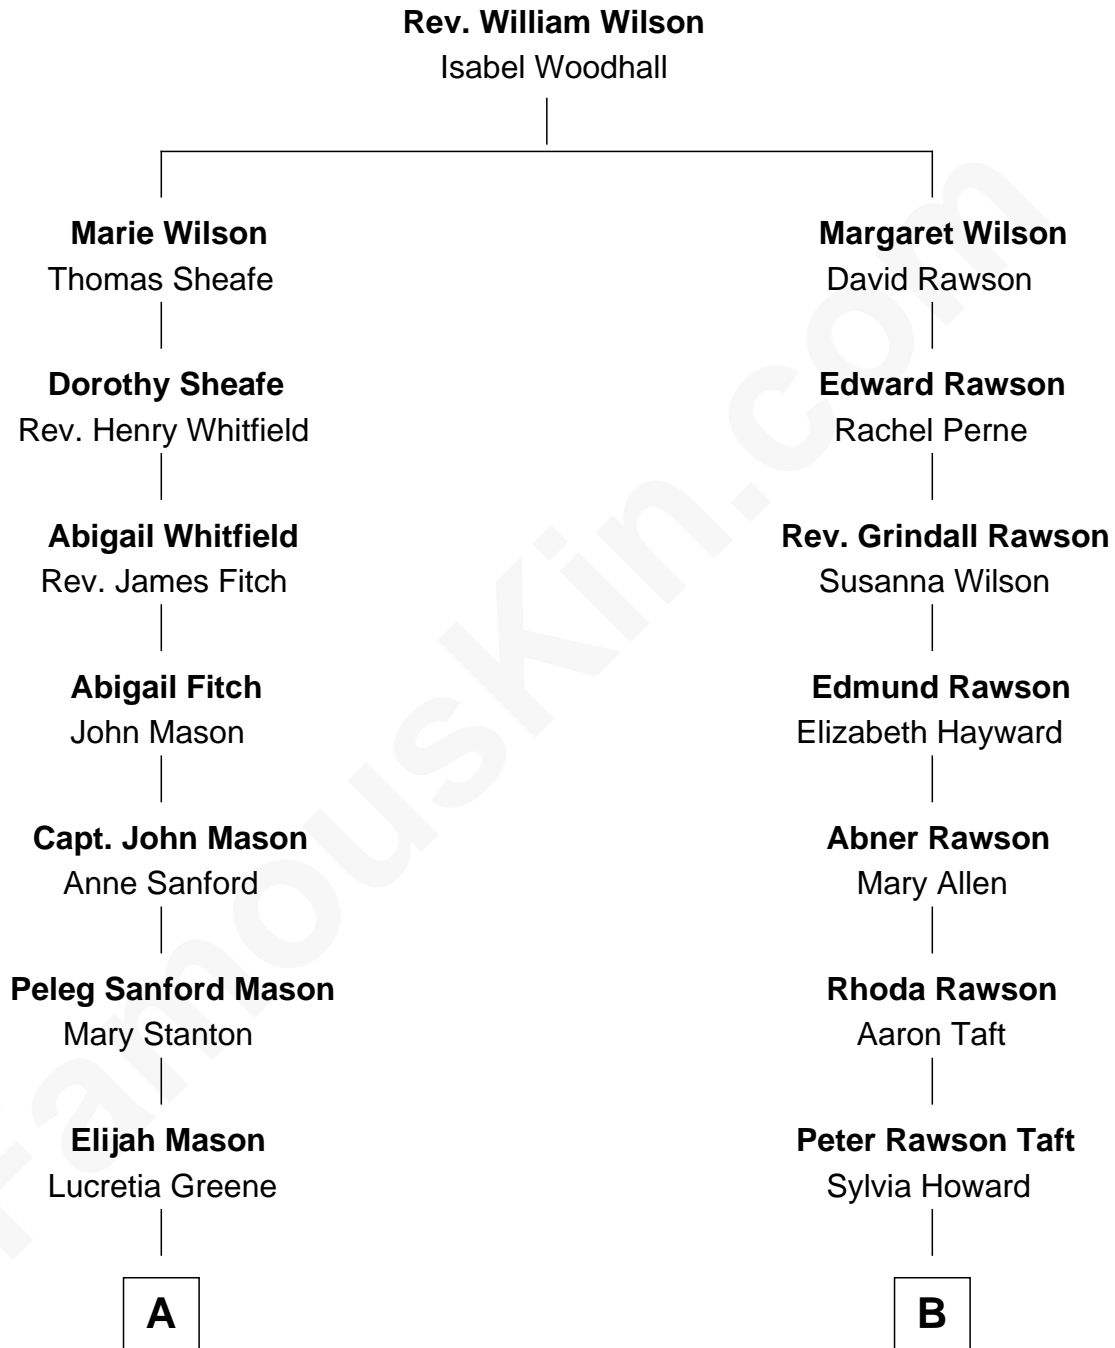

FamousKin.com
Relationship Chart of
Lucretia (Rudolph) Garfield
First Lady of President James Garfield

8th cousin of
William Howard Taft
27th U.S. President

A

Arabella Greene Mason

Zebulon Rudolph

Lucretia (Rudolph) Garfield

First Lady of James Garfield

B

Alphonso Taft

Louisa Maria Torrey

William Howard Taft

27th U.S. President

FamousKin.com