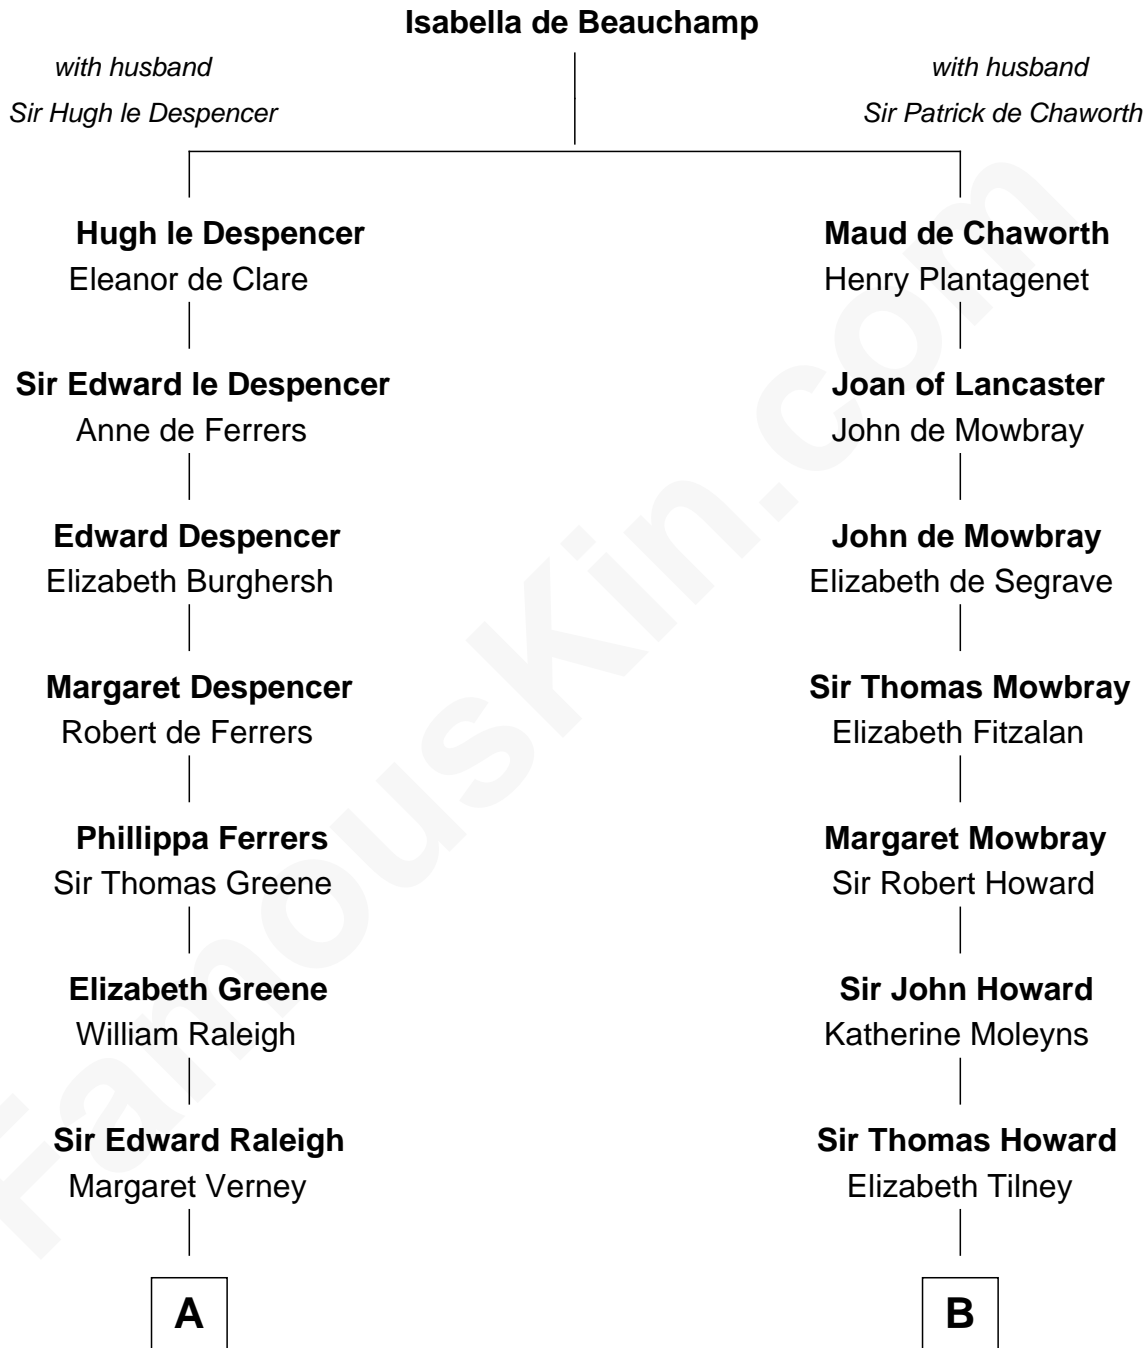

FamousKin.com
Relationship Chart of
Lucretia (Rudolph) Garfield
First Lady of President James Garfield

18th cousin of
Francis Scott Key
Author of "The Star Spangled Banner"

C

Arabella Greene Mason

Zebulon Rudolph

Lucretia (Rudolph) Garfield

First Lady of James Garfield

D

John Ross Key

Anne Phebe Penn Dagworthy Charlton

Francis Scott Key

Author of "The Star Spangled Banner"

FamousKin.com