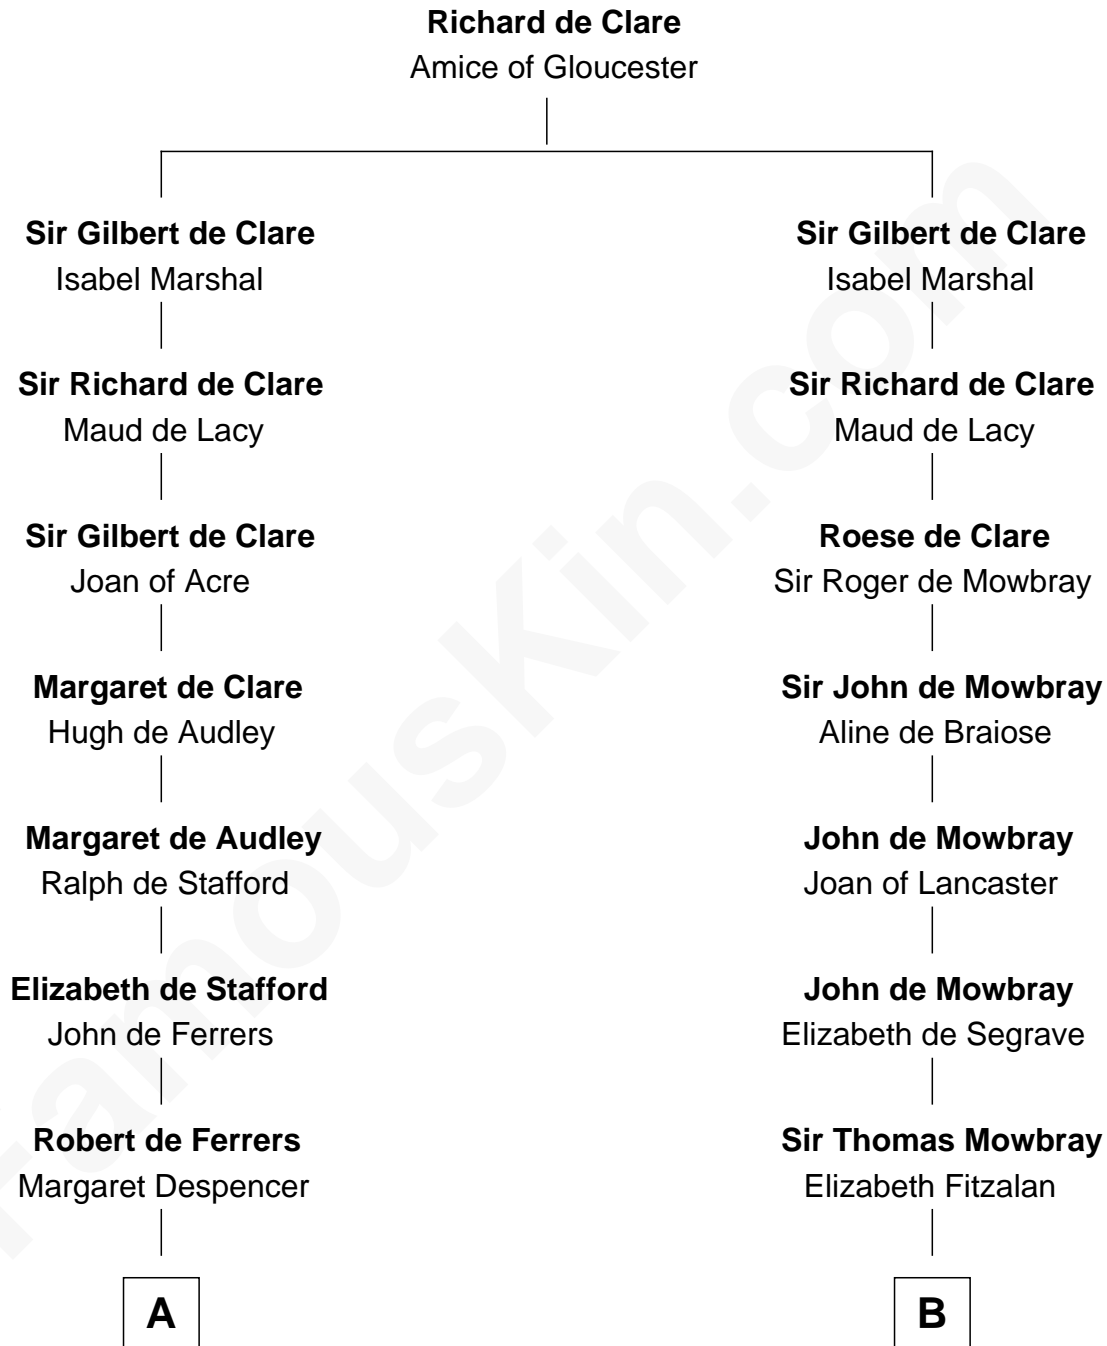

FamousKin.com

Relationship Chart of Lucretia (Rudolph) Garfield

First Lady of President James Garfield

21st cousin of

Francis Scott Key

Author of "The Star Spangled Banner"

C

Anne Sanford
Capt. John Mason

Peleg Sanford Mason
Mary Stanton

Elijah Mason
Lucretia Greene

Arabella Greene Mason
Zebulon Rudolph

Lucretia (Rudolph) Garfield
First Lady of James Garfield

D

Anne Knipe
Michael Arnold

Alicia Arnold
John Ross