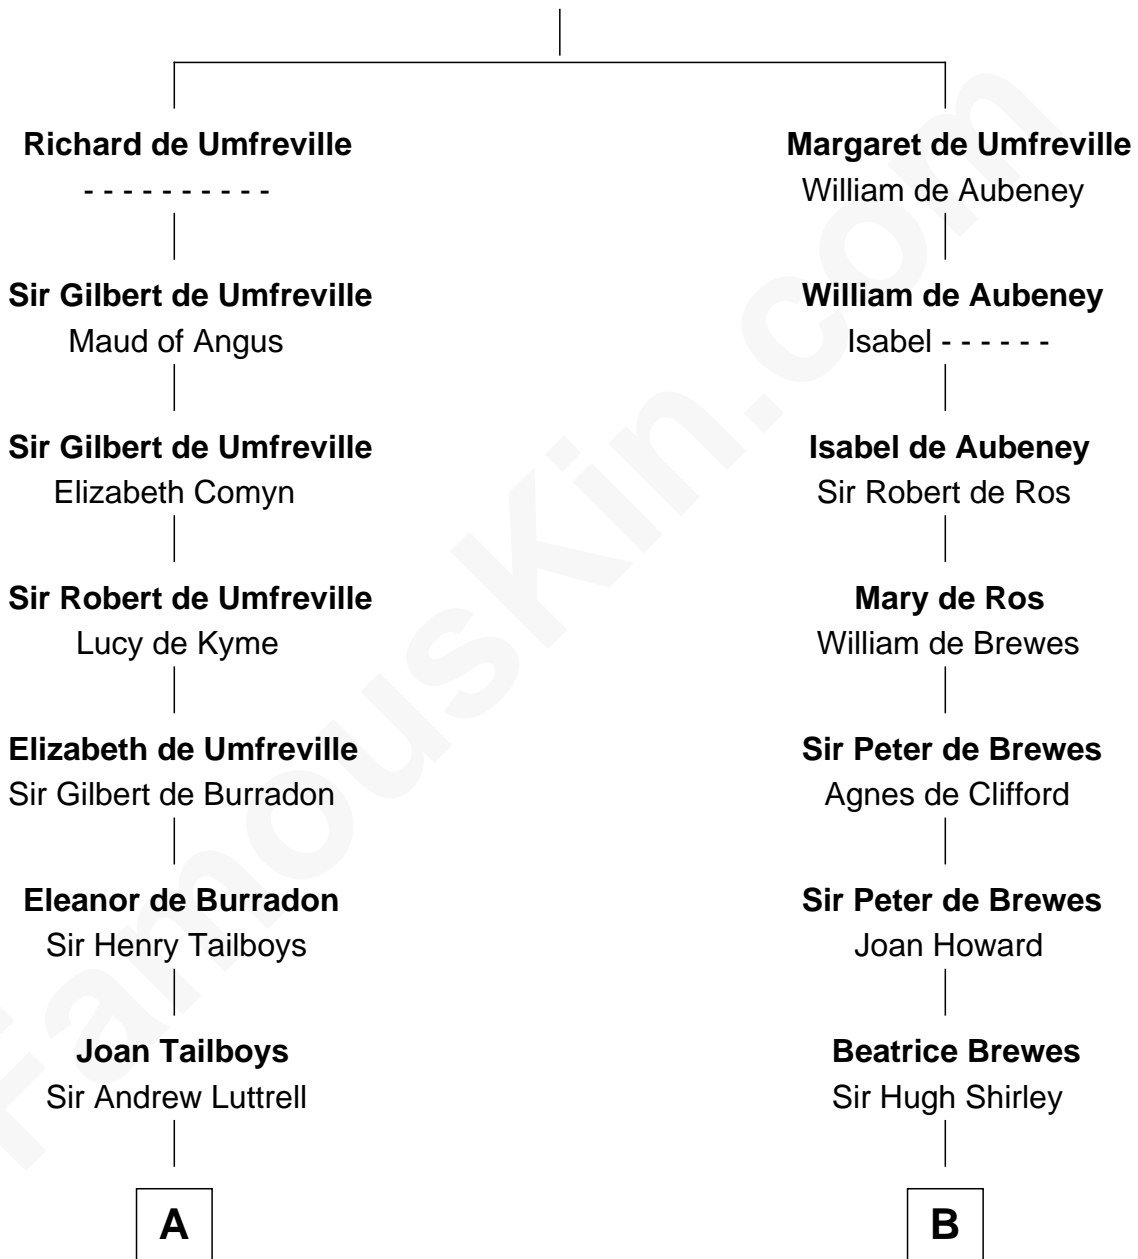

FamousKin.com

Relationship Chart of Lucretia (Rudolph) Garfield

First Lady of President James Garfield

21st cousin of

Francis Scott Key

Author of "The Star Spangled Banner"

Sir Odinel de Umfreville

Alice de Lucy

C

Elizabeth Taylor
Nathaniel Greene

John Greene
Azubah Ward

Lucretia Greene
Elijah Mason

Arabella Greene Mason
Zebulon Rudolph

Lucretia (Rudolph) Garfield
First Lady of James Garfield

D

Anne Knipe
Michael Arnold