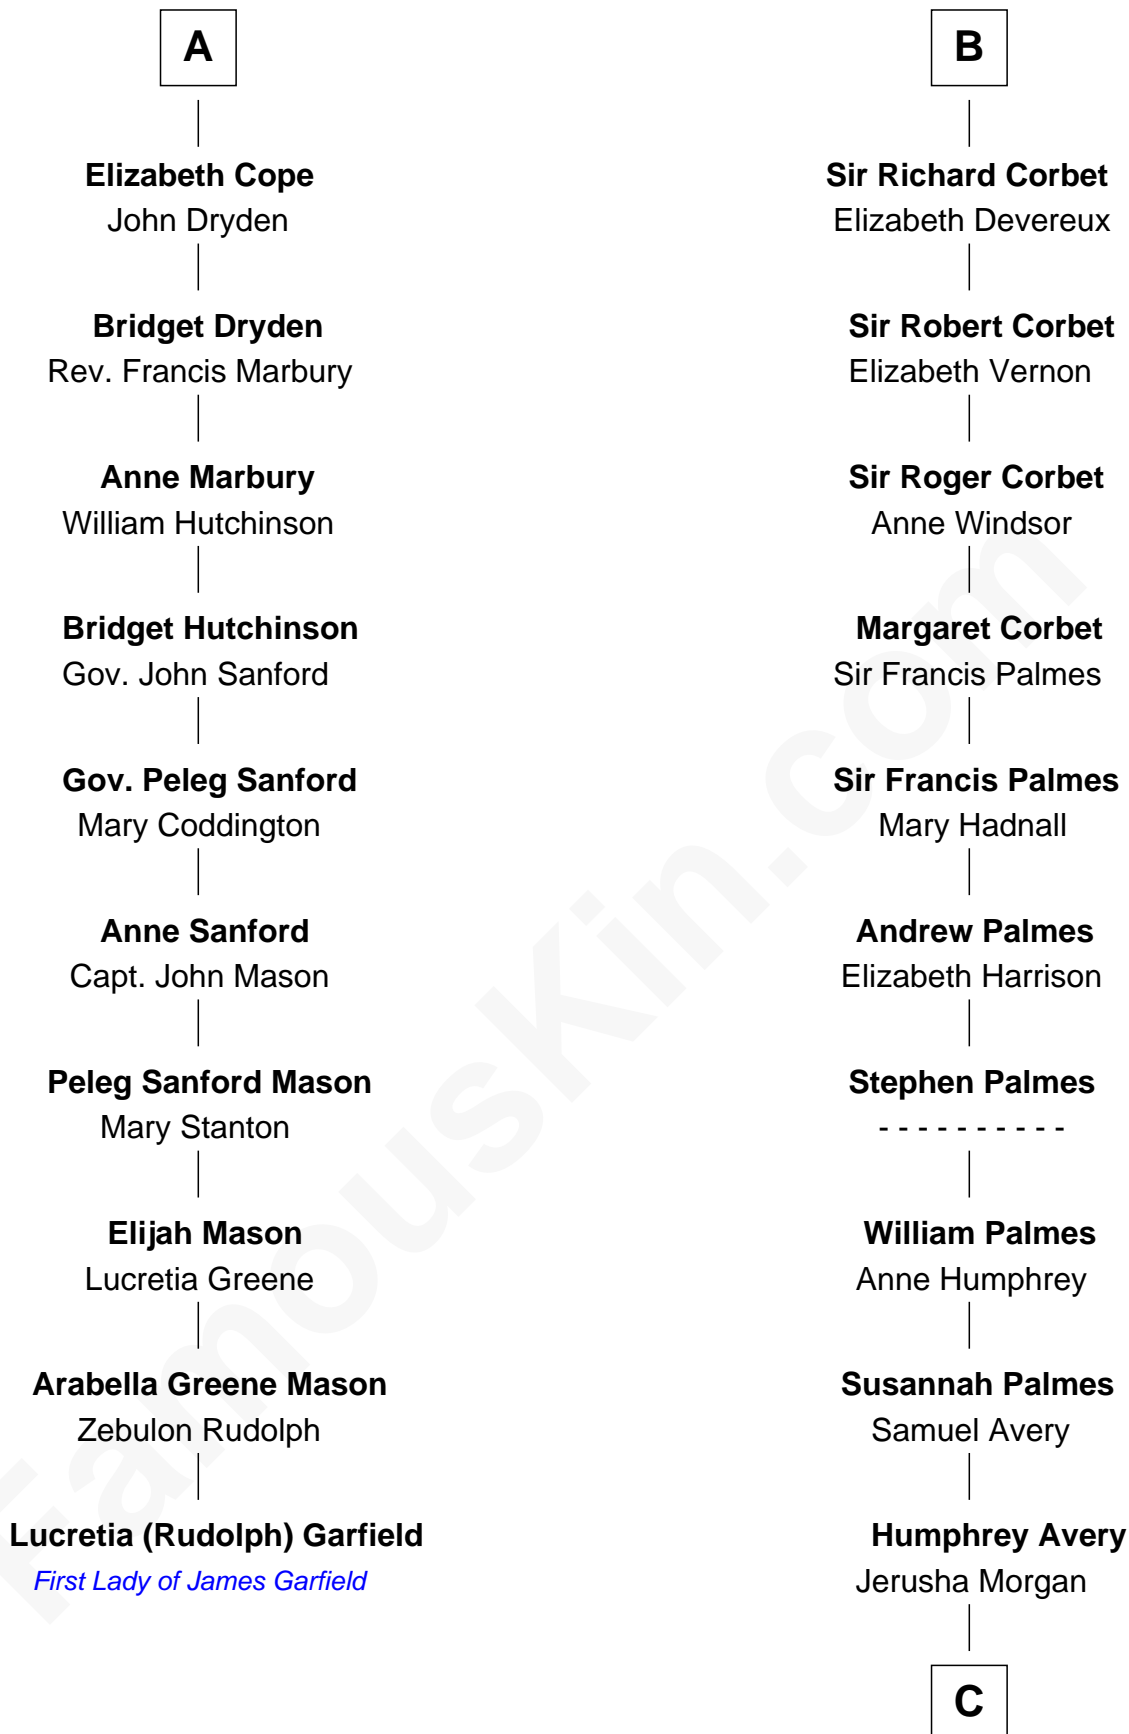

FamousKin.com

Relationship Chart of Lucretia (Rudolph) Garfield

First Lady of President James Garfield

16th cousin 5 times removed of

John D. Rockefeller

Founder of the Standard Oil Company

Sir Gilbert Talbot

Elizabeth Talbot

Sir Henry de Grey

Richard Grey

Blanche de la Vache

Alice Grey

Sir William Burley

Elizabeth Burley

Sir John Hopton

Sir Walter Hopton

Joan Mortimer

Sir Thomas Hopton

Eleanor Lucy

Elizabeth Hopton

Sir Roger Corbet

B

C

|
Solomon Avery
Hannah Punderson

|
Miles Avery
Malinda Pixley

|
Lucy Avery
Godfrey Lewis Rockefeller

|
William Avery Rockefeller
Eliza Davison

|
John D. Rockefeller
Founder of the Standard Oil Company