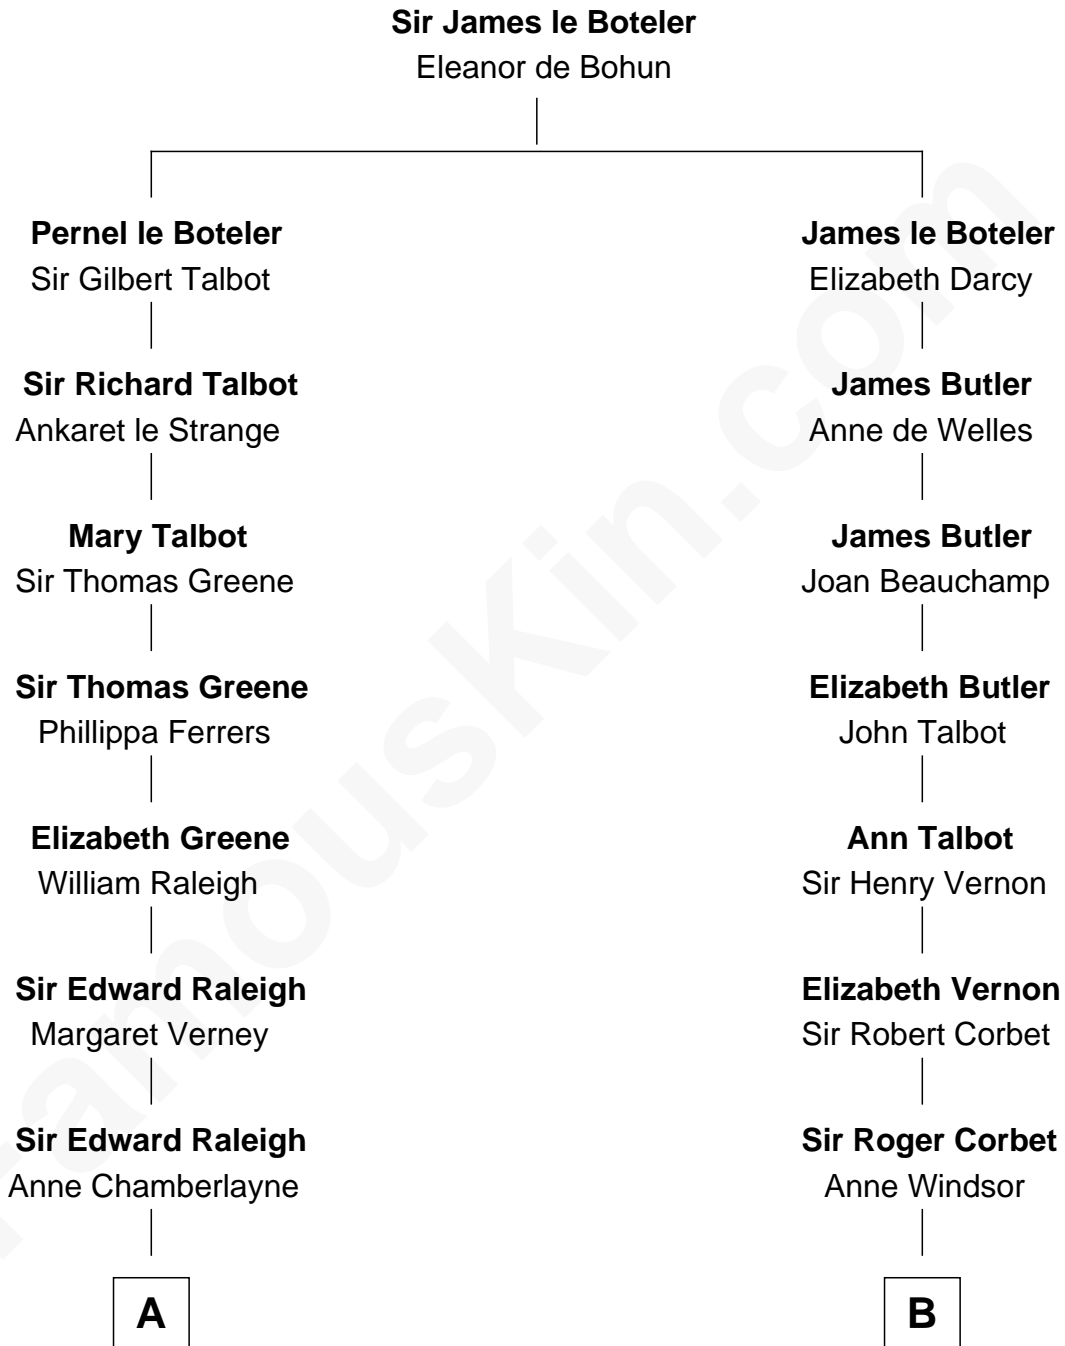

FamousKin.com

Relationship Chart of Lucretia (Rudolph) Garfield

First Lady of President James Garfield

17th cousin 1 time removed of

John D. Rockefeller

Founder of the Standard Oil Company

C

|
William Avery Rockefeller

Eliza Davison

|
John D. Rockefeller

Founder of the Standard Oil Company

FamousKin.com