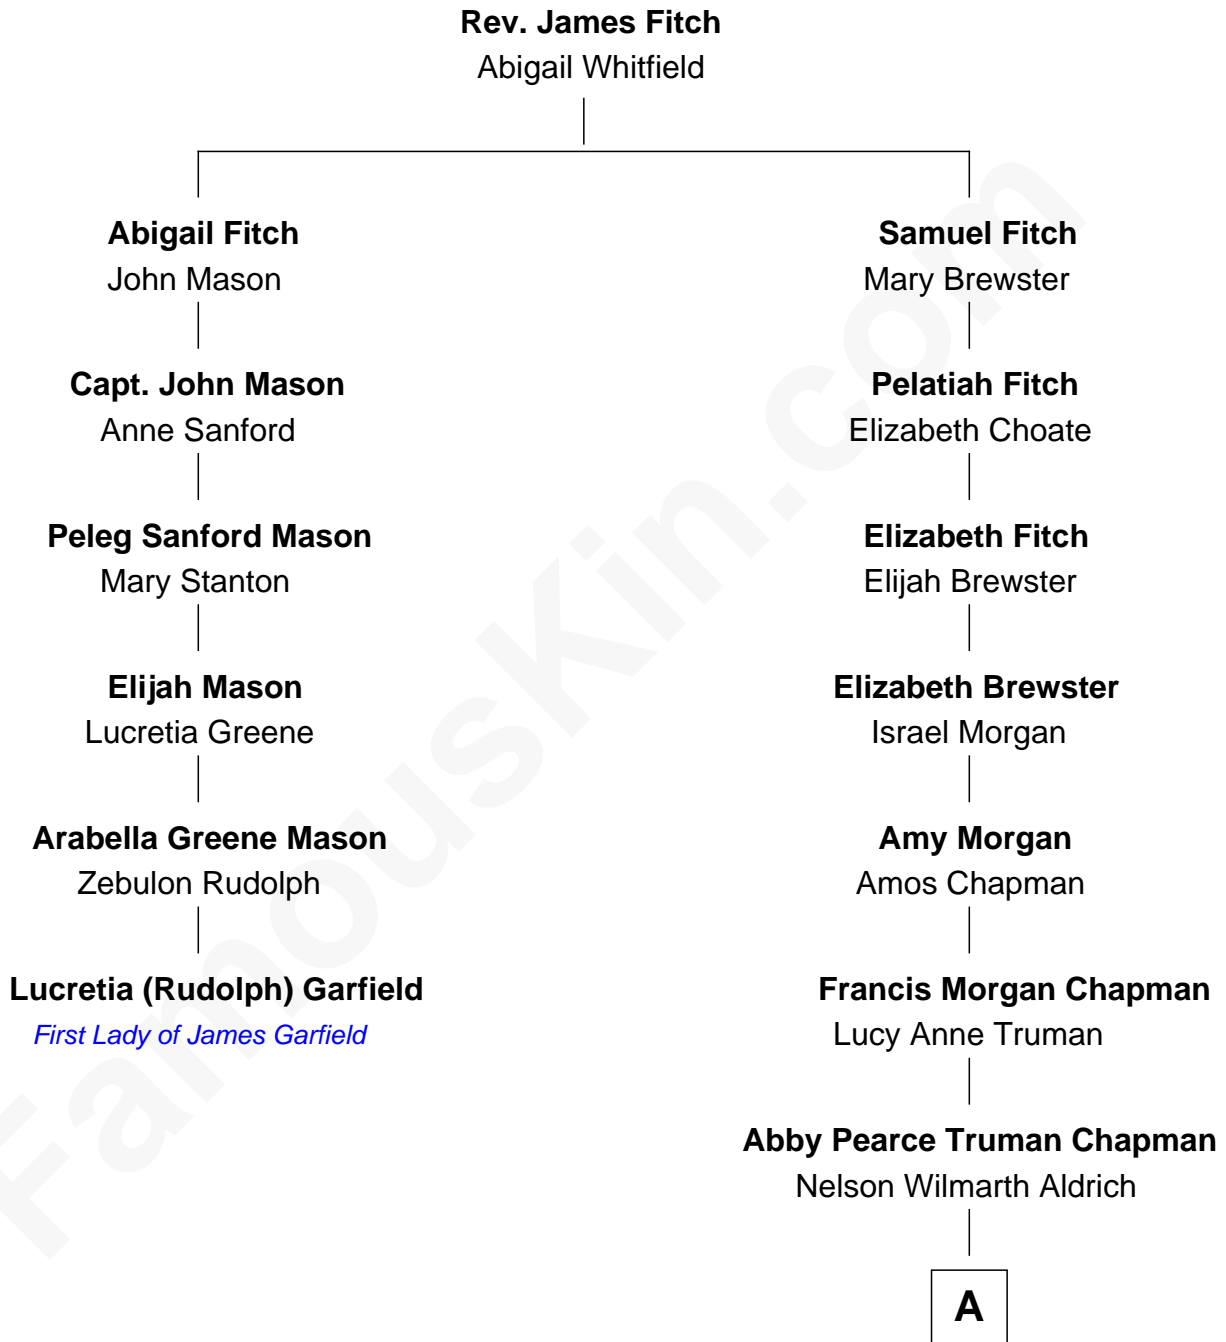

FamousKin.com

Relationship Chart of Lucretia (Rudolph) Garfield

First Lady of President James Garfield

5th cousin 3 times removed of

Nelson Rockefeller

41st U.S. Vice-President

A

Abby Greene Aldrich
John Davison Rockefeller

Nelson Rockefeller
41st U.S. Vice-President

FamousKin.com