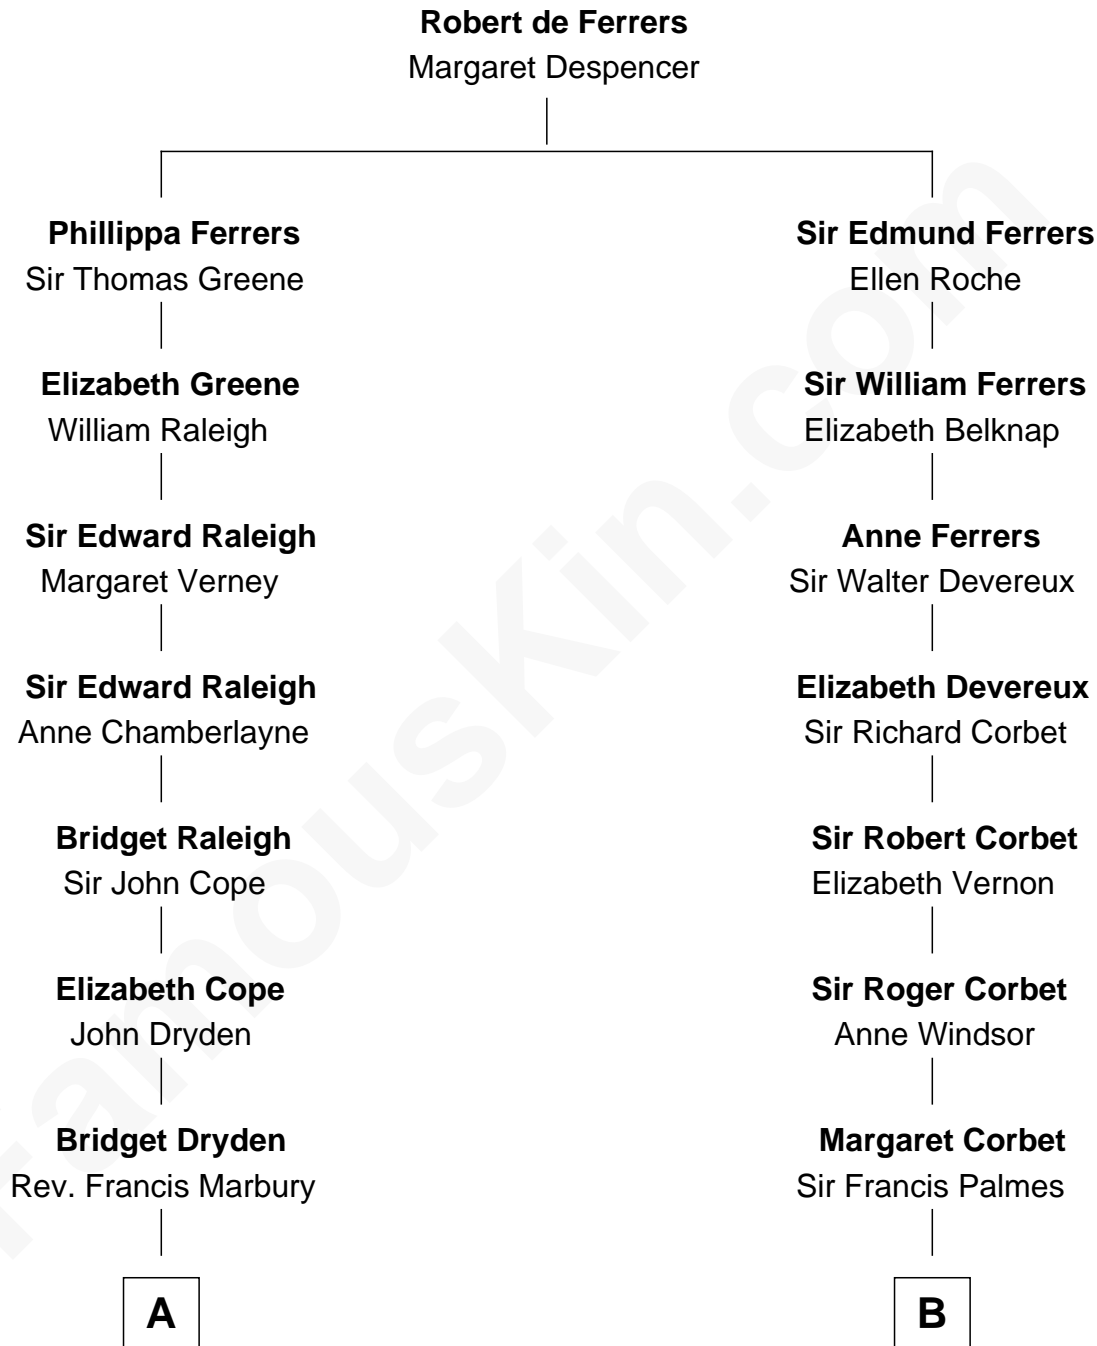

FamousKin.com

Relationship Chart of Lucretia (Rudolph) Garfield

First Lady of President James Garfield

14th cousin 5 times removed of

Nelson Rockefeller

41st U.S. Vice-President

C

John Davison Rockefeller

Laura Celestia Spelman

John Davison Rockefeller

Abby Greene Aldrich

Nelson Rockefeller

41st U.S. Vice-President

FamousKin.com