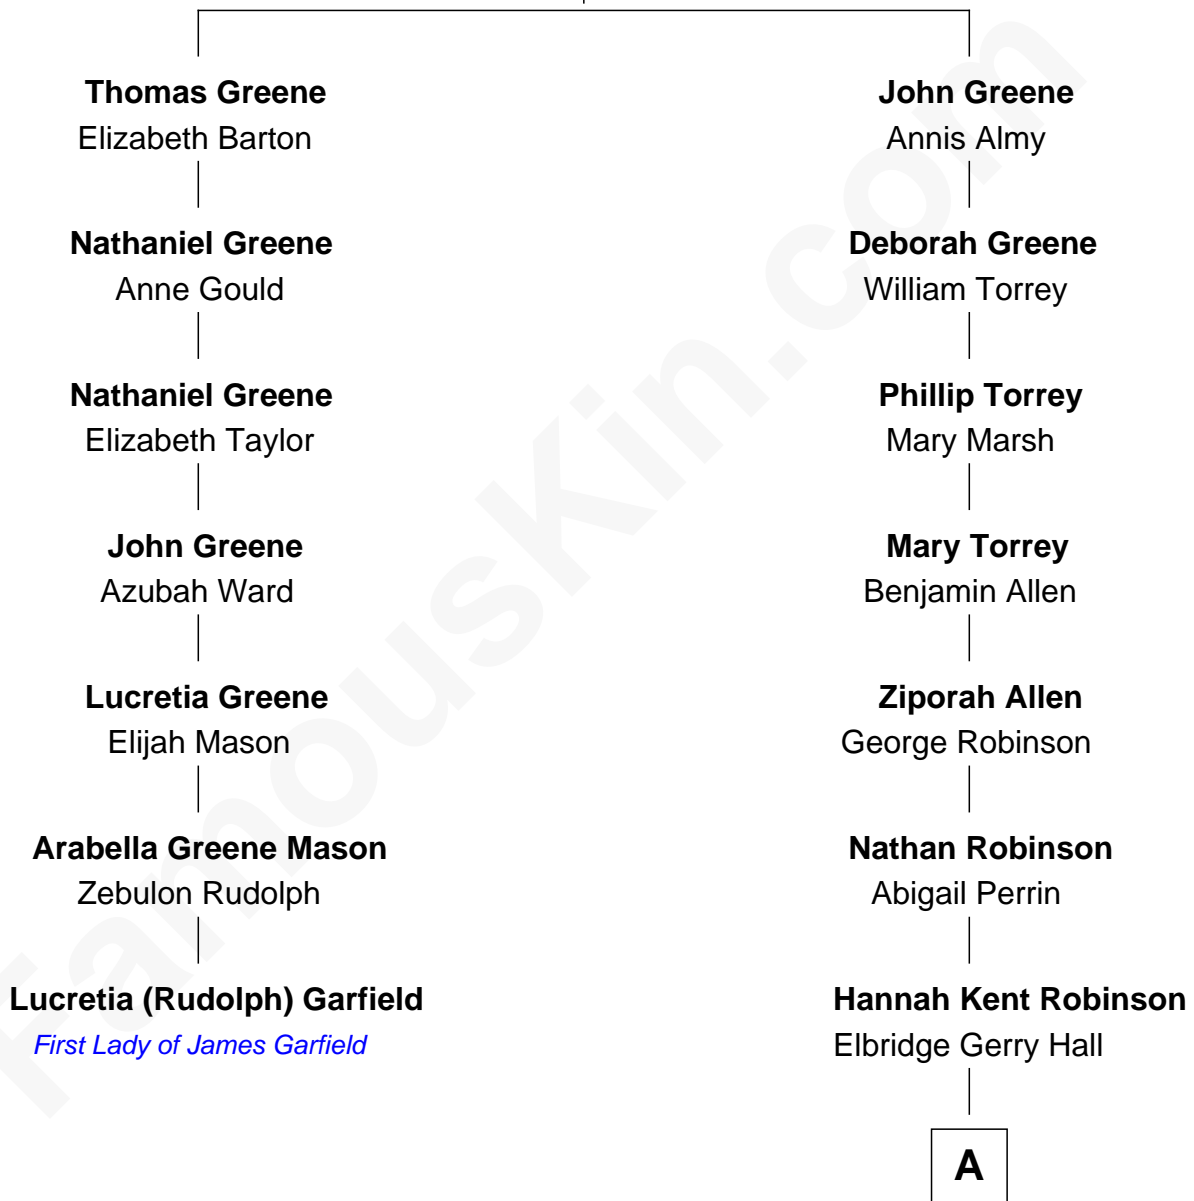

FamousKin.com

Relationship Chart of Lucretia (Rudolph) Garfield

First Lady of President James Garfield

6th cousin 4 times removed of

Raquel Welch
Movie Actress

John Greene
Joane Tatarsole

A

Justin Smith Hall
Sarah Mehitable Stanford

Emery Stanford Hall
Clara Louise Adams

Josephine Sarah Hall
Armando Carlos Tejada

Raquel Welch
aka Raquel Welch

FamousKin.com