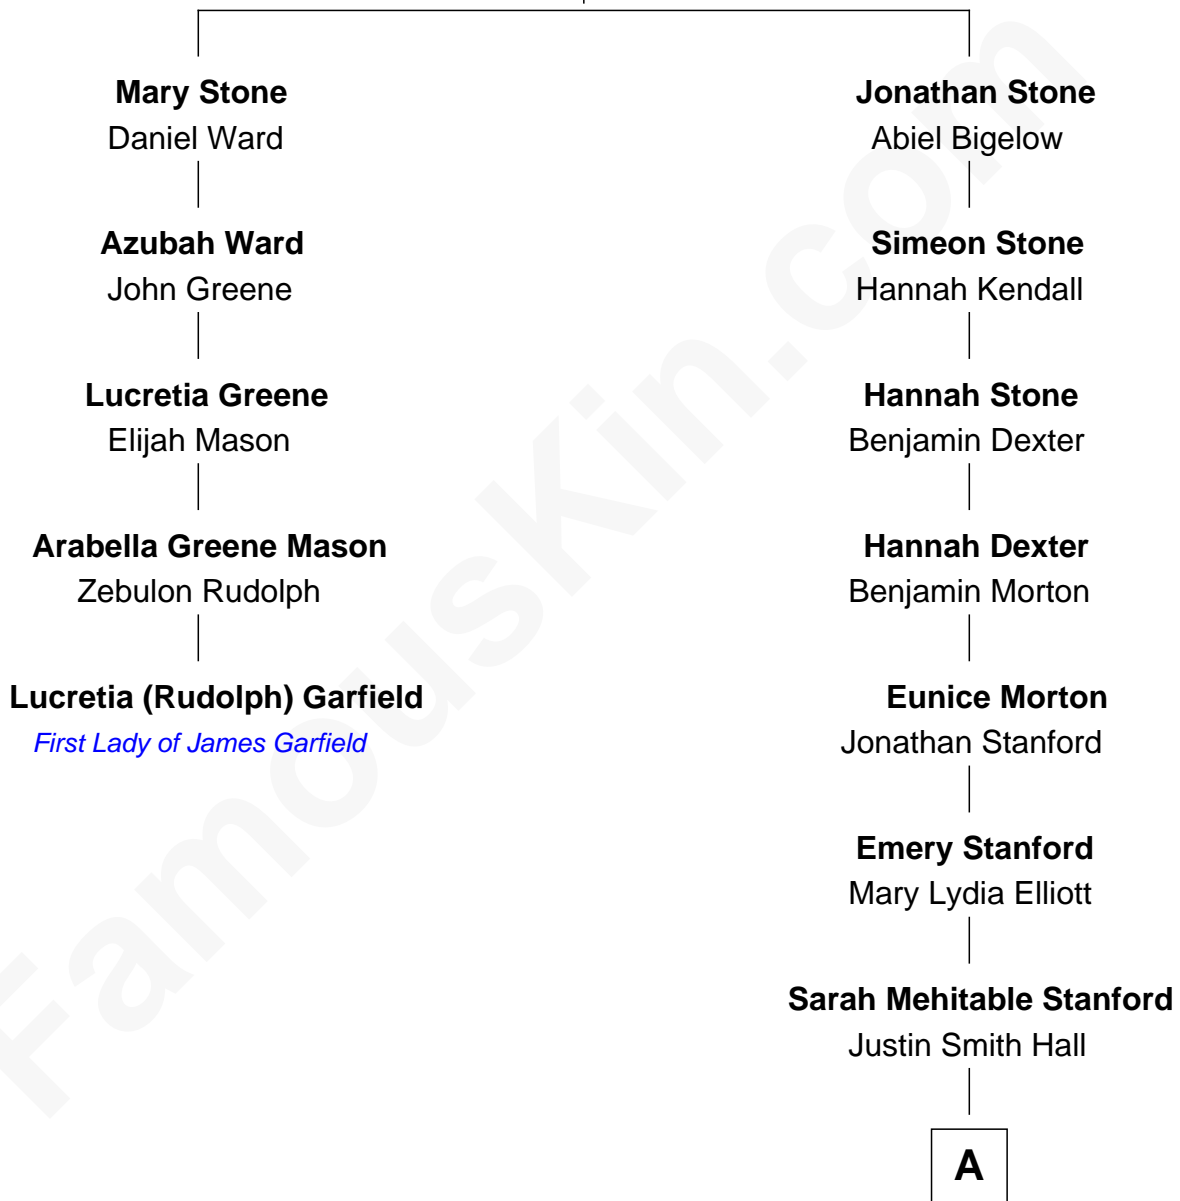

FamousKin.com
Relationship Chart of
Lucretia (Rudolph) Garfield
First Lady of President James Garfield

4th cousin 5 times removed of

Raquel Welch
Movie Actress

Nathaniel Stone
 Sarah Waite

A

—
Emery Stanford Hall

Clara Louise Adams

—
Josephine Sarah Hall

Armando Carlos Tejada

—
Raquel Welch

aka Raquel Welch

FamousKin.com