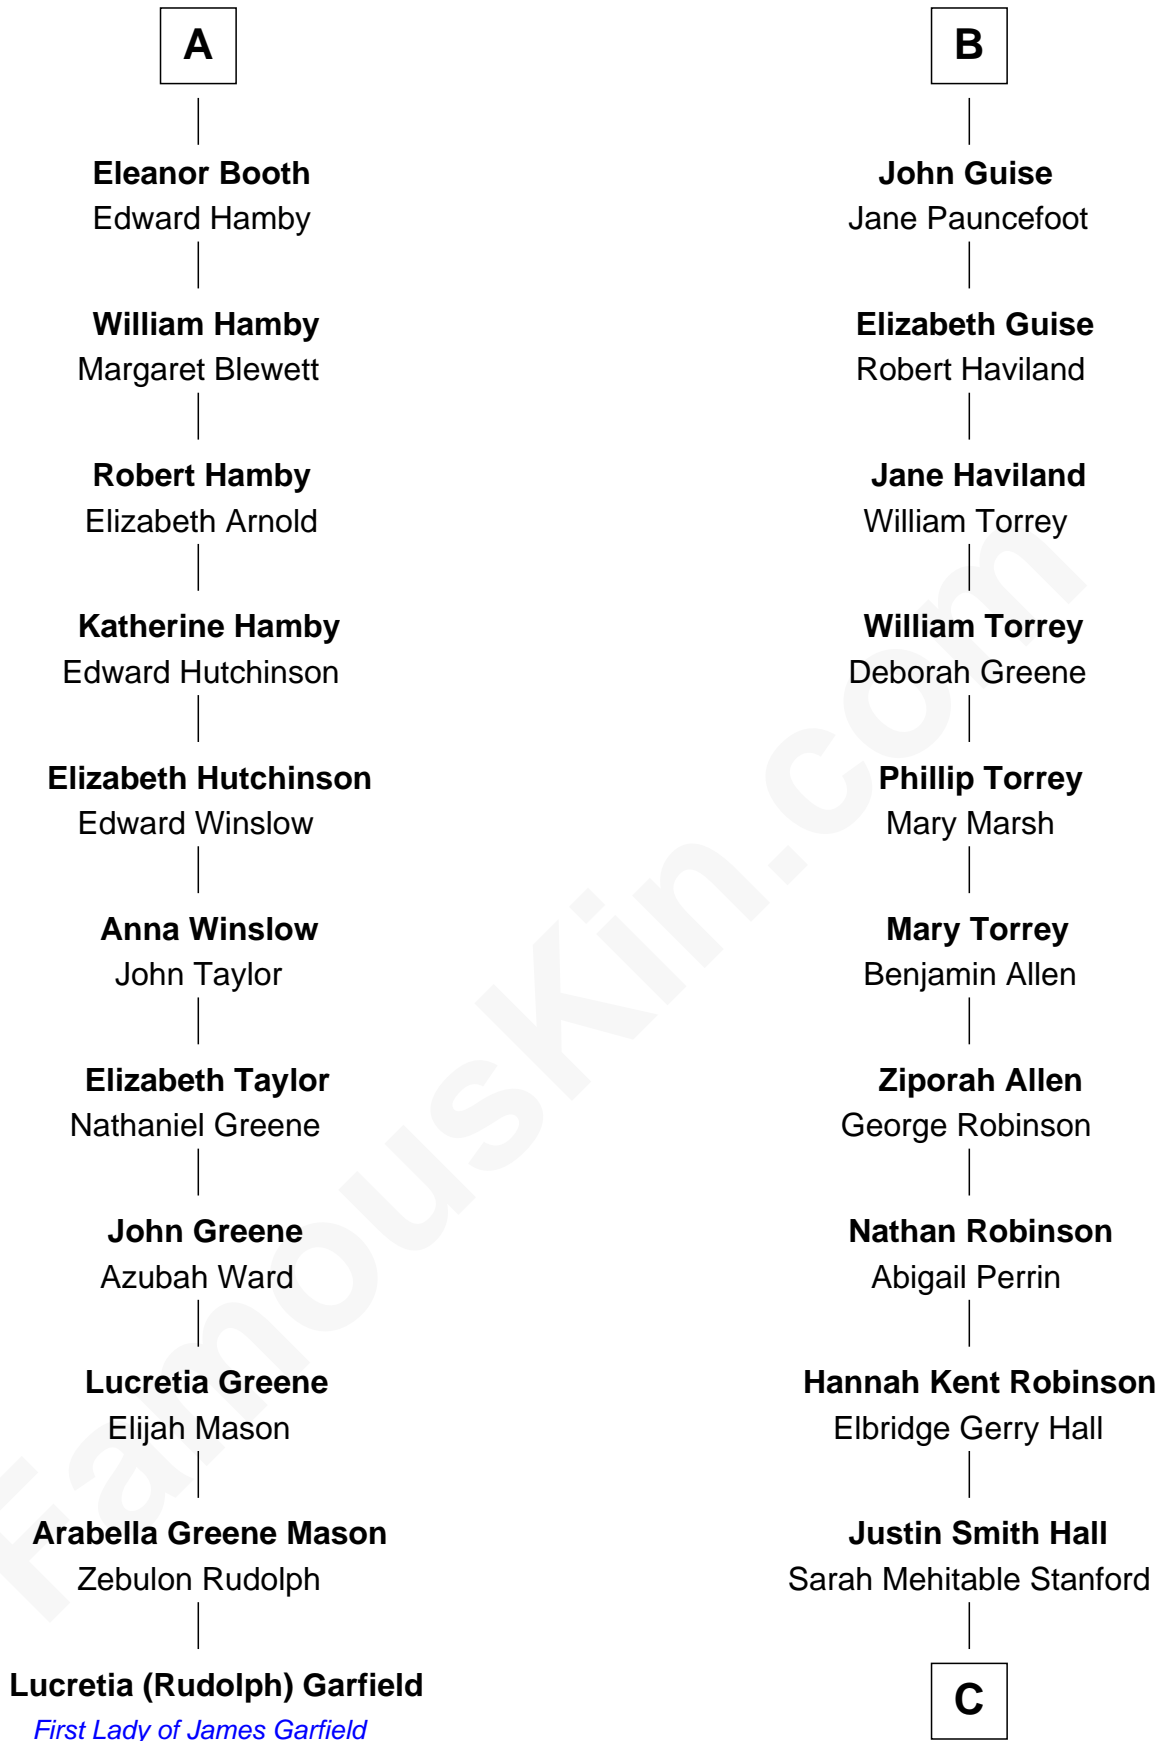

FamousKin.com
Relationship Chart of
Lucretia (Rudolph) Garfield
First Lady of President James Garfield

17th cousin 2 times removed of

Raquel Welch
Movie Actress

C

Emery Stanford Hall

Clara Louise Adams

Josephine Sarah Hall

Armando Carlos Tejada

Raquel Welch

aka Raquel Welch

FamousKin.com