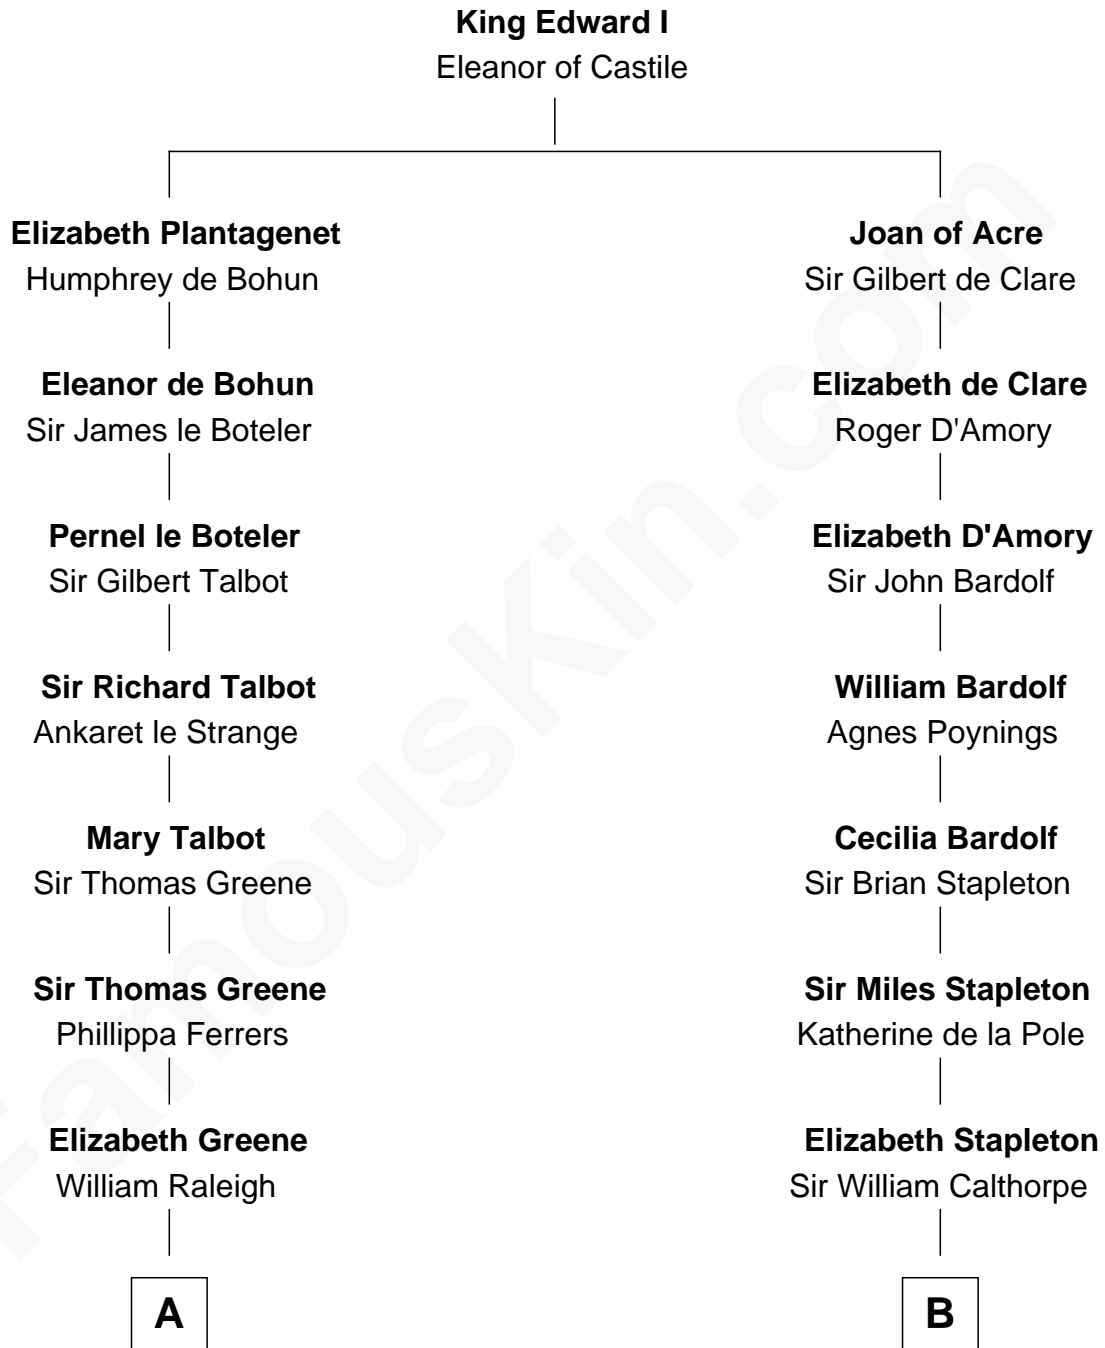

FamousKin.com

Relationship Chart of Lucretia (Rudolph) Garfield

First Lady of President James Garfield

19th cousin 2 times removed of

Vachel Lindsay
American Poet

C

Elijah Mason
Lucretia Greene

Arabella Greene Mason
Zebulon Rudolph

Lucretia (Rudolph) Garfield
First Lady of James Garfield

D

Rachel Dorsey
Anthony Lindsay

Vachel Lindsay
Mary Anna Quisenberry

Nicholas Lindsay
Martha Ann Cane

Vachel Thomas Lindsay
Katherine Frazee

Vachel Lindsay
American Poet