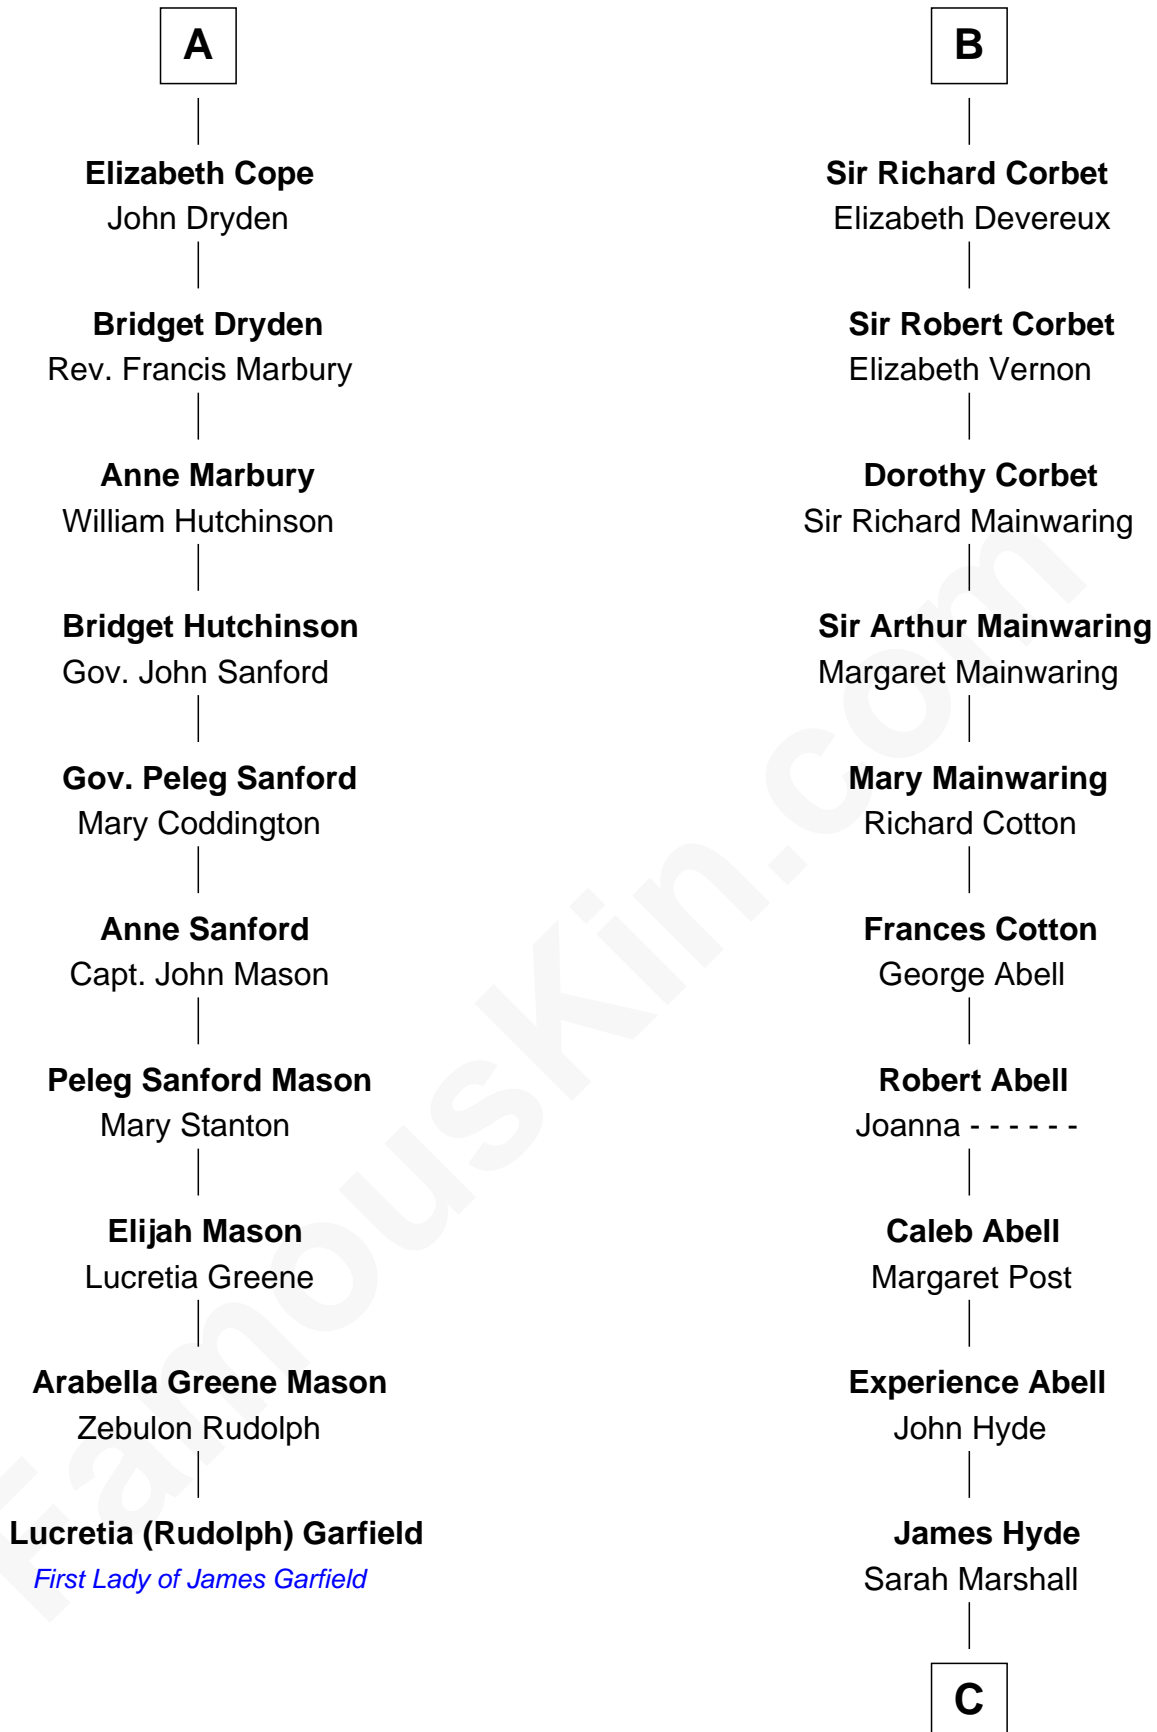

FamousKin.com

Relationship Chart of Lucretia (Rudolph) Garfield

First Lady of President James Garfield

16th cousin 4 times removed of

Grover Cleveland

22nd and 24th U.S. President

C

Abiah Hyde

Aaron Cleveland

William Cleveland

Margaret Falley

Rev. Richard Falley Cleveland

Ann Neal

Grover Cleveland

22nd and 24th U.S. President