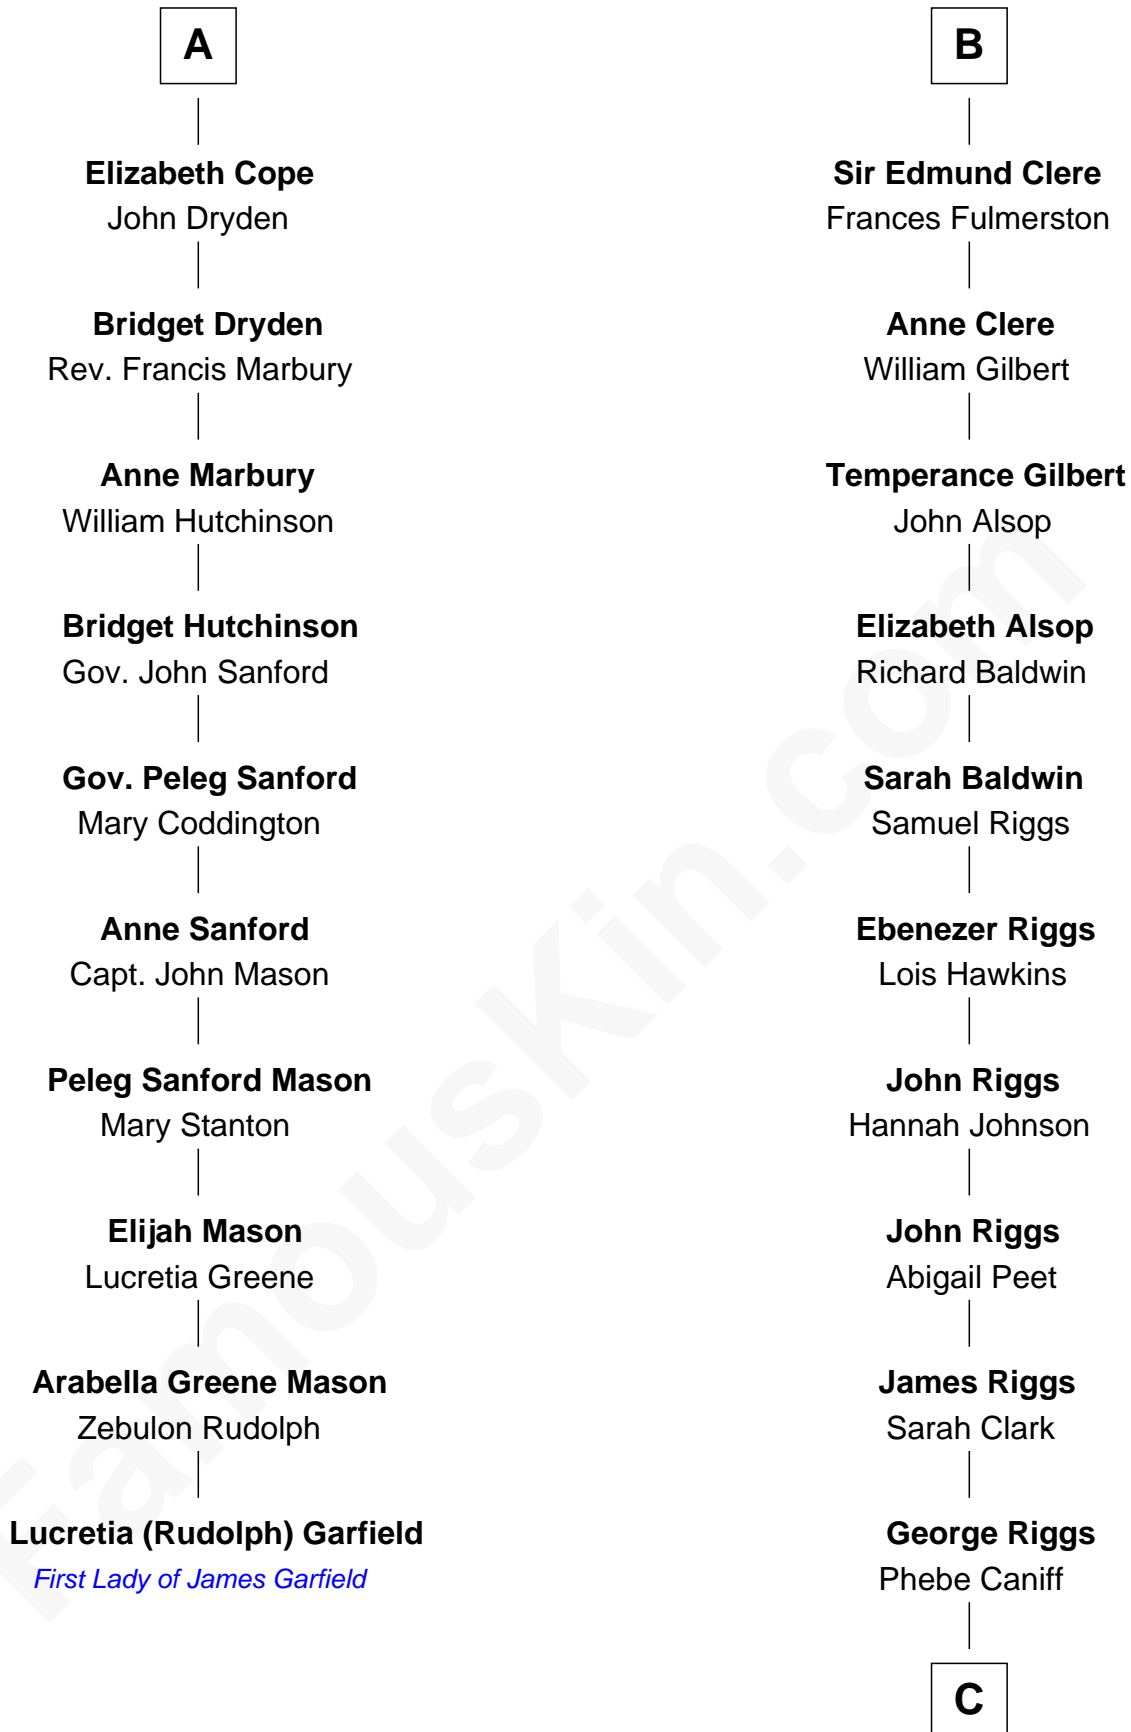

## Relationship Chart of Lucretia (Rudolph) Garfield

*First Lady of President James Garfield*

16th cousin 4 times removed of

## Mamie (Doud) Eisenhower

*First Lady of President Dwight Eisenhower*

C

—  
**Maria Riggs**

Eli Doud

—  
**Royal Houghton Doud**

Mary Cornelia Sheldon

—  
**John Sheldon Doud**

Elivera Mathilda Carlson

—  
**Mamie (Doud) Eisenhower**

*First Lady of Dwight Eisenhower*

FamousKin.com