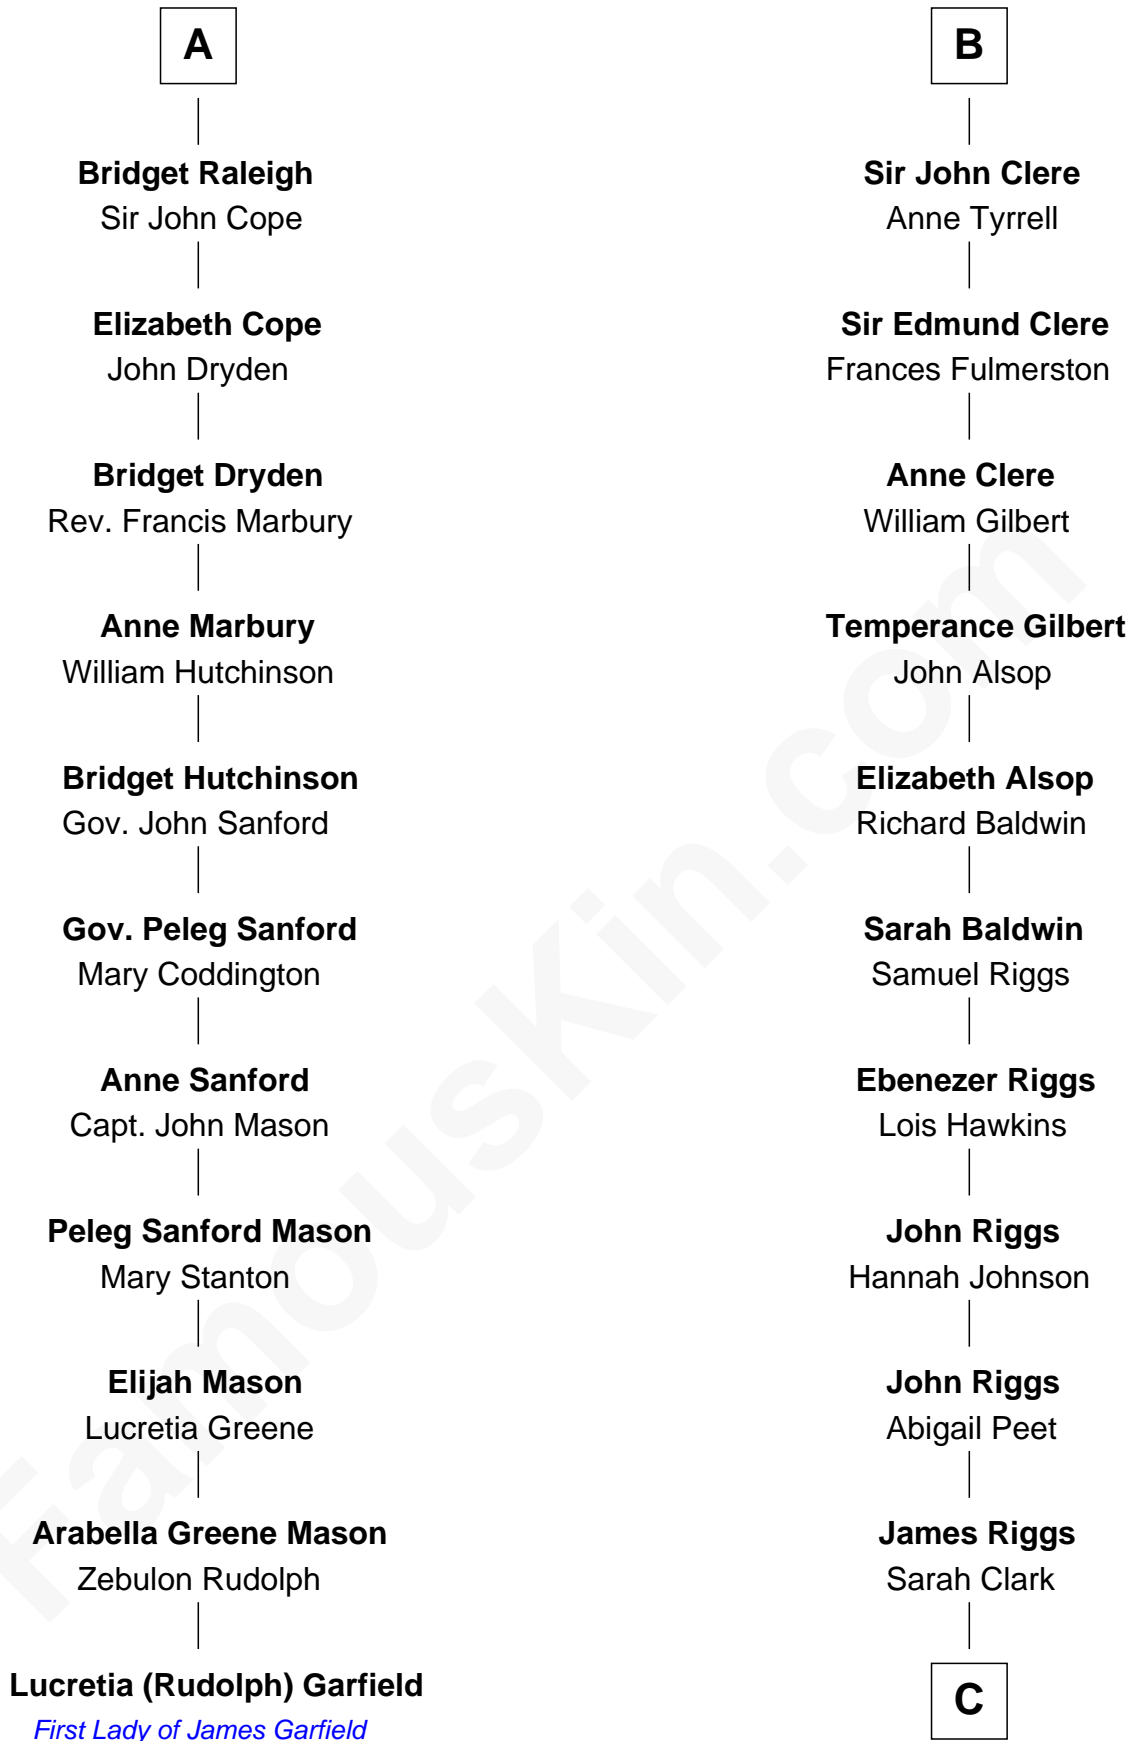

FamousKin.com

Relationship Chart of Lucretia (Rudolph) Garfield

First Lady of President James Garfield

17th cousin 4 times removed of

Mamie (Doud) Eisenhower

First Lady of President Dwight Eisenhower

C

George Riggs

Phebe Caniff

Maria Riggs

Eli Doud

Royal Houghton Doud

Mary Cornelia Sheldon

John Sheldon Doud

Elivera Mathilda Carlson

Mamie (Doud) Eisenhower

First Lady of Dwight Eisenhower