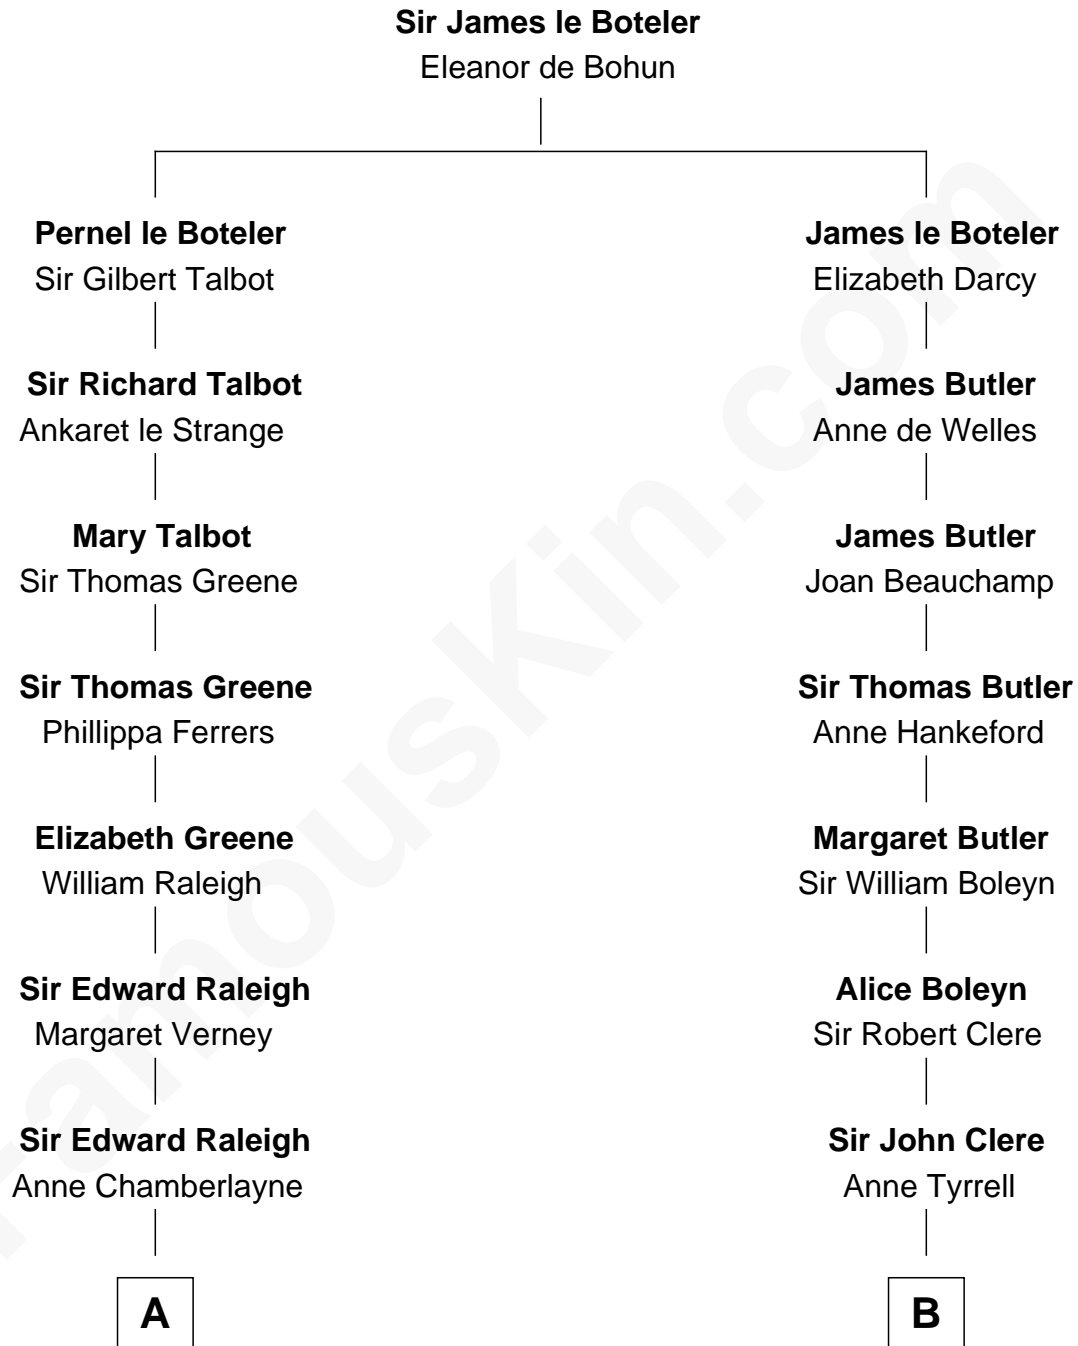

FamousKin.com

Relationship Chart of Lucretia (Rudolph) Garfield

First Lady of President James Garfield

17th cousin 3 times removed of

Mamie (Doud) Eisenhower

First Lady of President Dwight Eisenhower

C

—
Maria Riggs

Eli Doud
—

—
Royal Houghton Doud

Mary Cornelia Sheldon
—

—
John Sheldon Doud

Elivera Mathilda Carlson
—

—
Mamie (Doud) Eisenhower

First Lady of Dwight Eisenhower