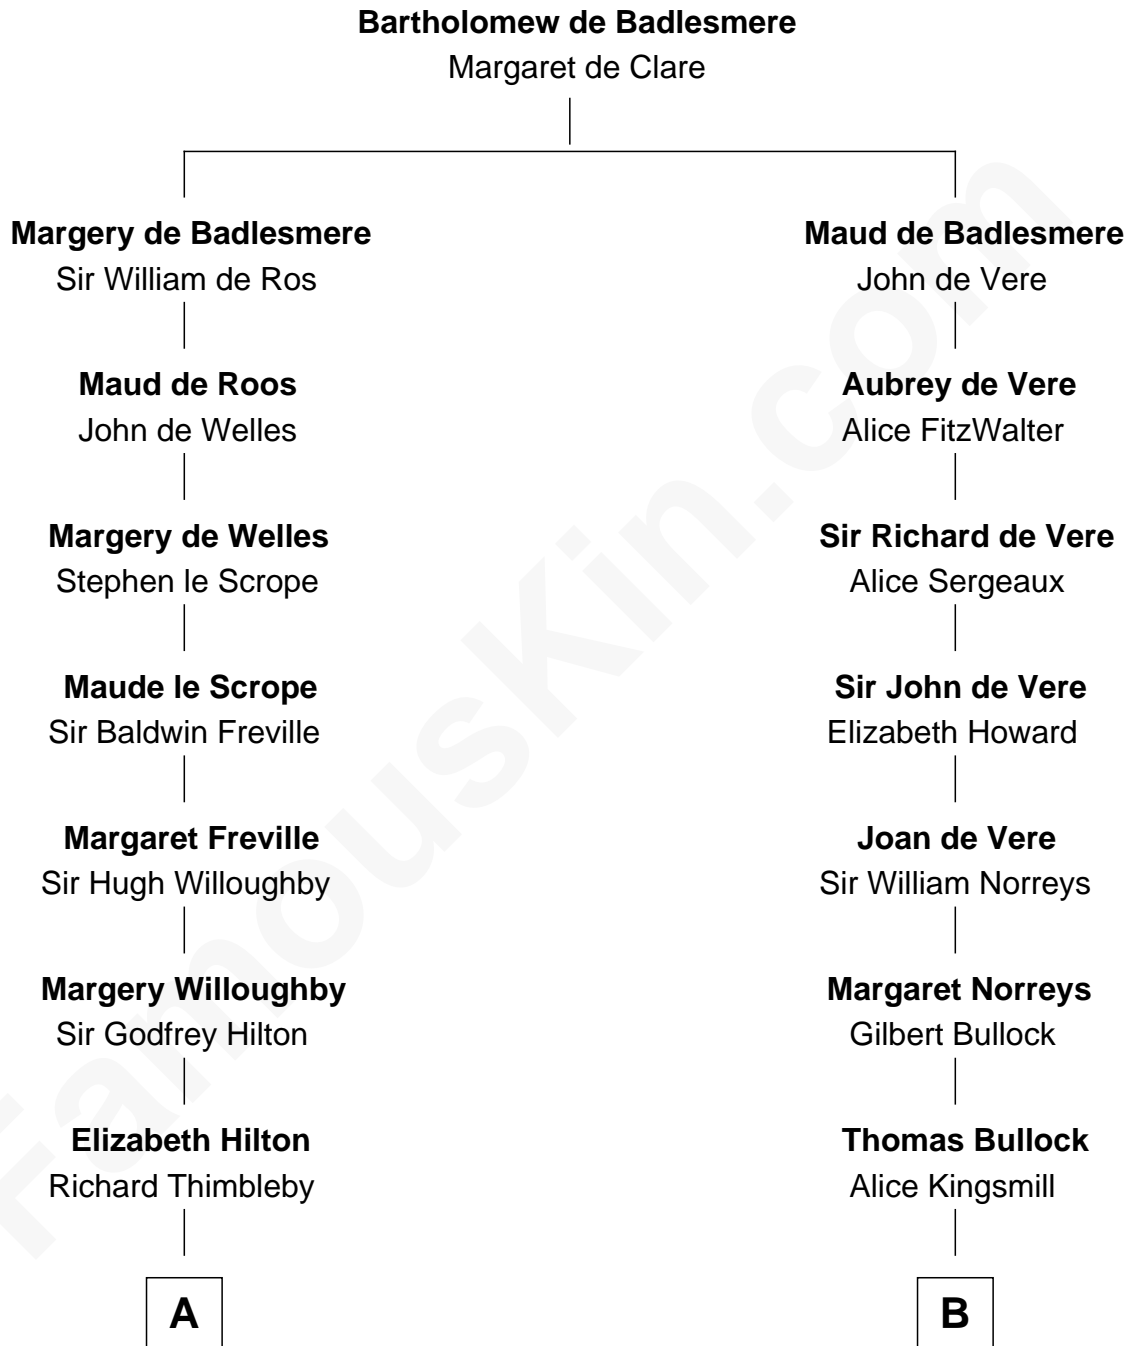

FamousKin.com

Relationship Chart of Lucretia (Rudolph) Garfield

First Lady of President James Garfield

18th cousin 1 time removed of

Lou (Henry) Hoover

First Lady of President Herbert Hoover

C

Arabella Greene Mason

Zebulon Rudolph

Lucretia (Rudolph) Garfield

First Lady of James Garfield

D

Philomelia Sophia Scobey

Phineas Weed

Florence Ida Weed

Charles Delano Henry