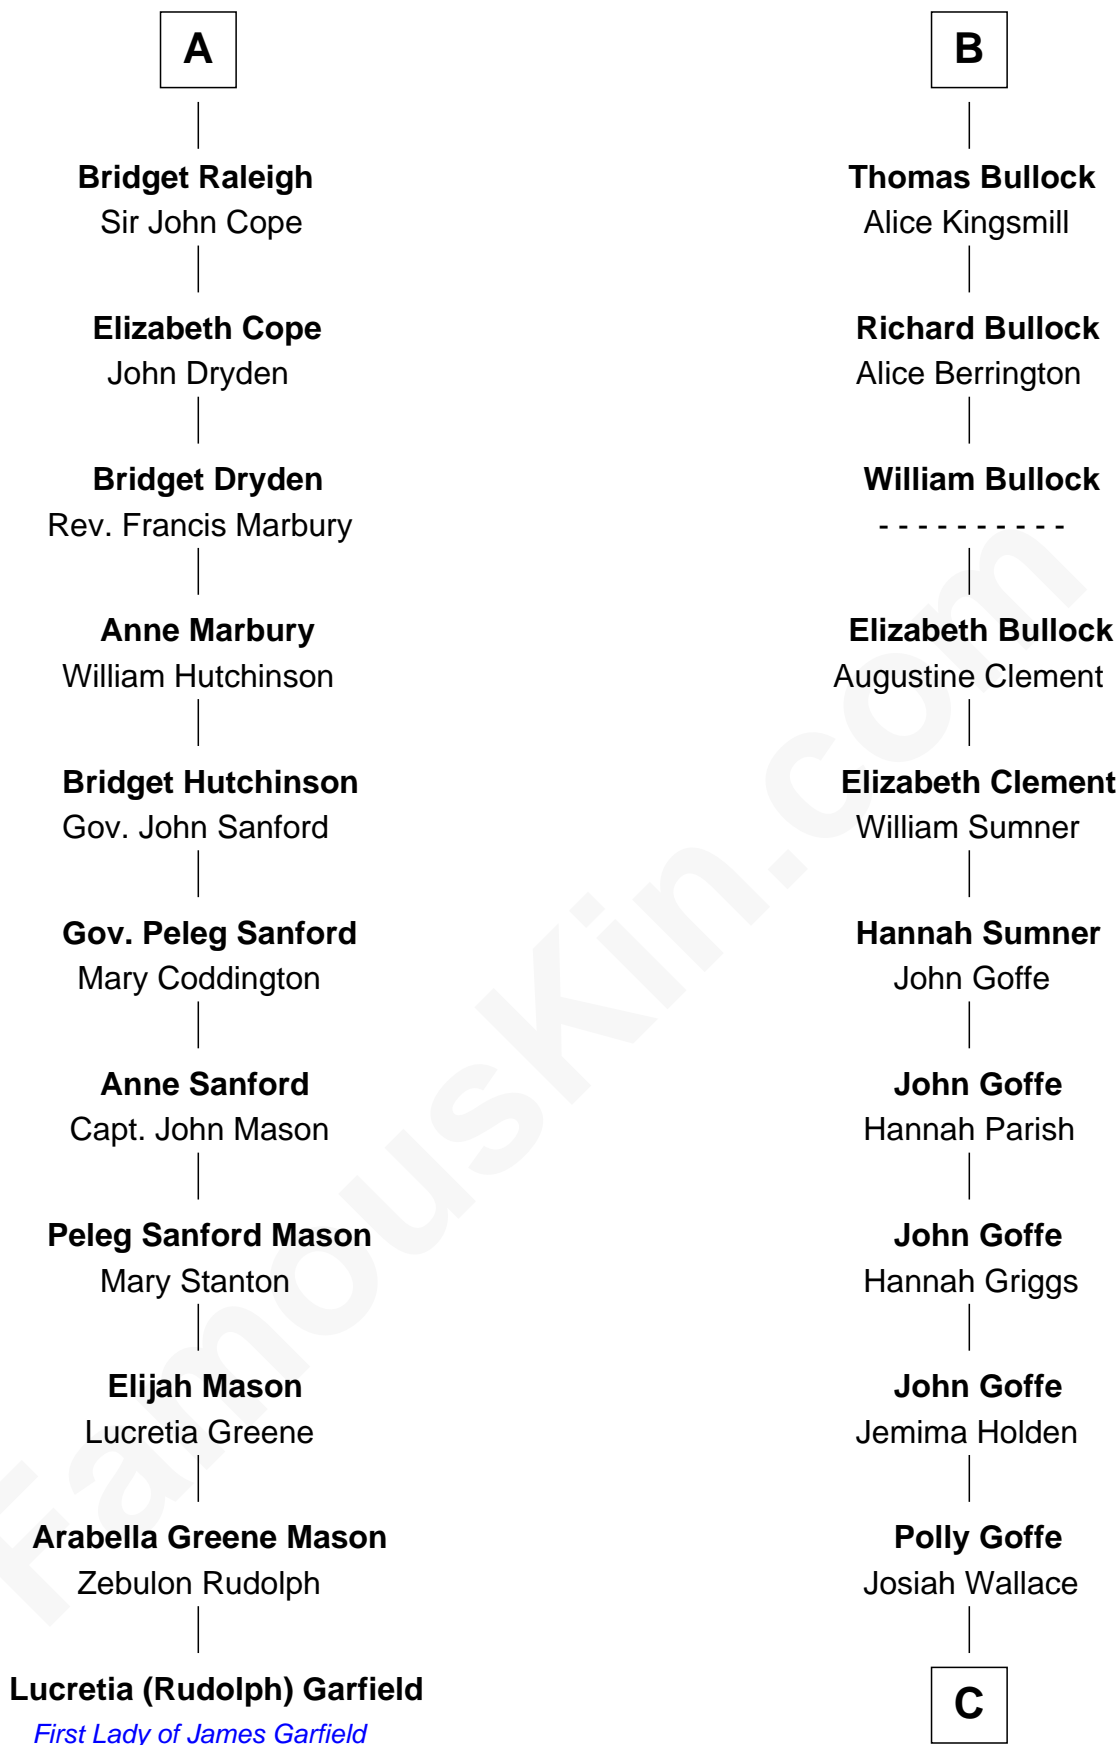

FamousKin.com

Relationship Chart of Lucretia (Rudolph) Garfield

First Lady of President James Garfield

17th cousin 3 times removed of

Lou (Henry) Hoover

First Lady of President Herbert Hoover

C

Nancy M. Wallace

John Scobey

Philomelia Sophia Scobey

Phineas Weed

Florence Ida Weed

Charles Delano Henry

Lou (Henry) Hoover

First Lady of Herbert Hoover