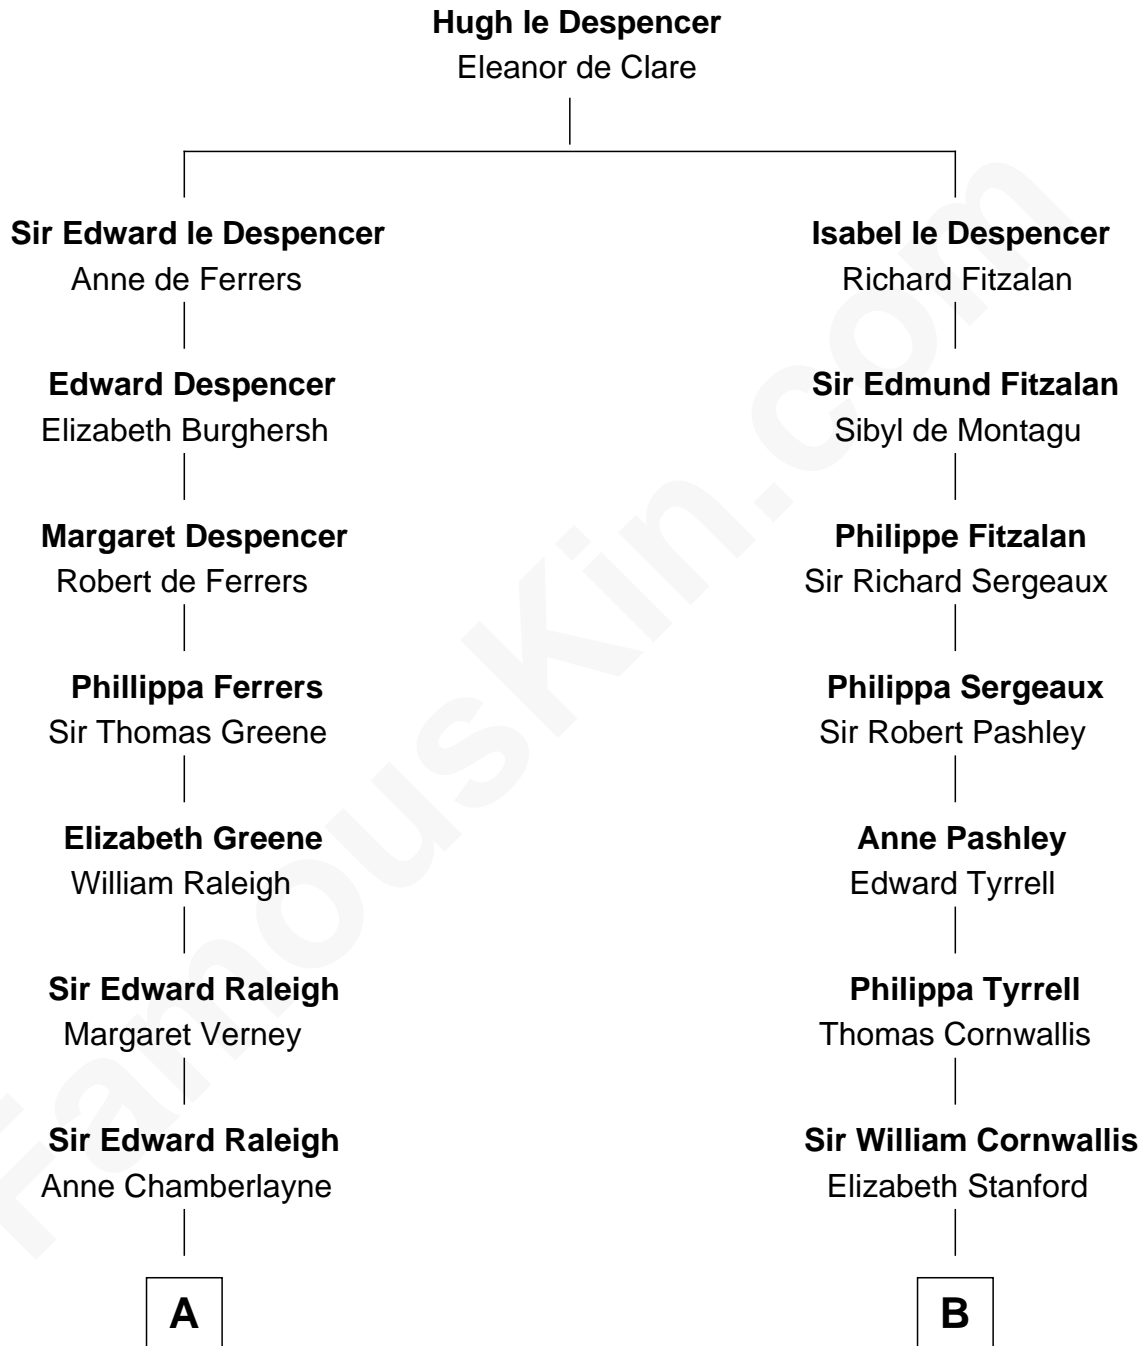

# FamousKin.com

## Relationship Chart of Lucretia (Rudolph) Garfield

*First Lady of President James Garfield*

17th cousin 2 times removed of

## Ellen Louise (Axson) Wilson

*First Lady of President Woodrow Wilson*

C

**Rebecca Longstreet FitzRandolph**

Rev. Isaac Stockton Keith Axson

**Rev. Samuel Edward Axson**

Margaret Jane Hoyt

**Ellen Louise (Axson) Wilson**

*First Lady of Woodrow Wilson*

FamousKin.com