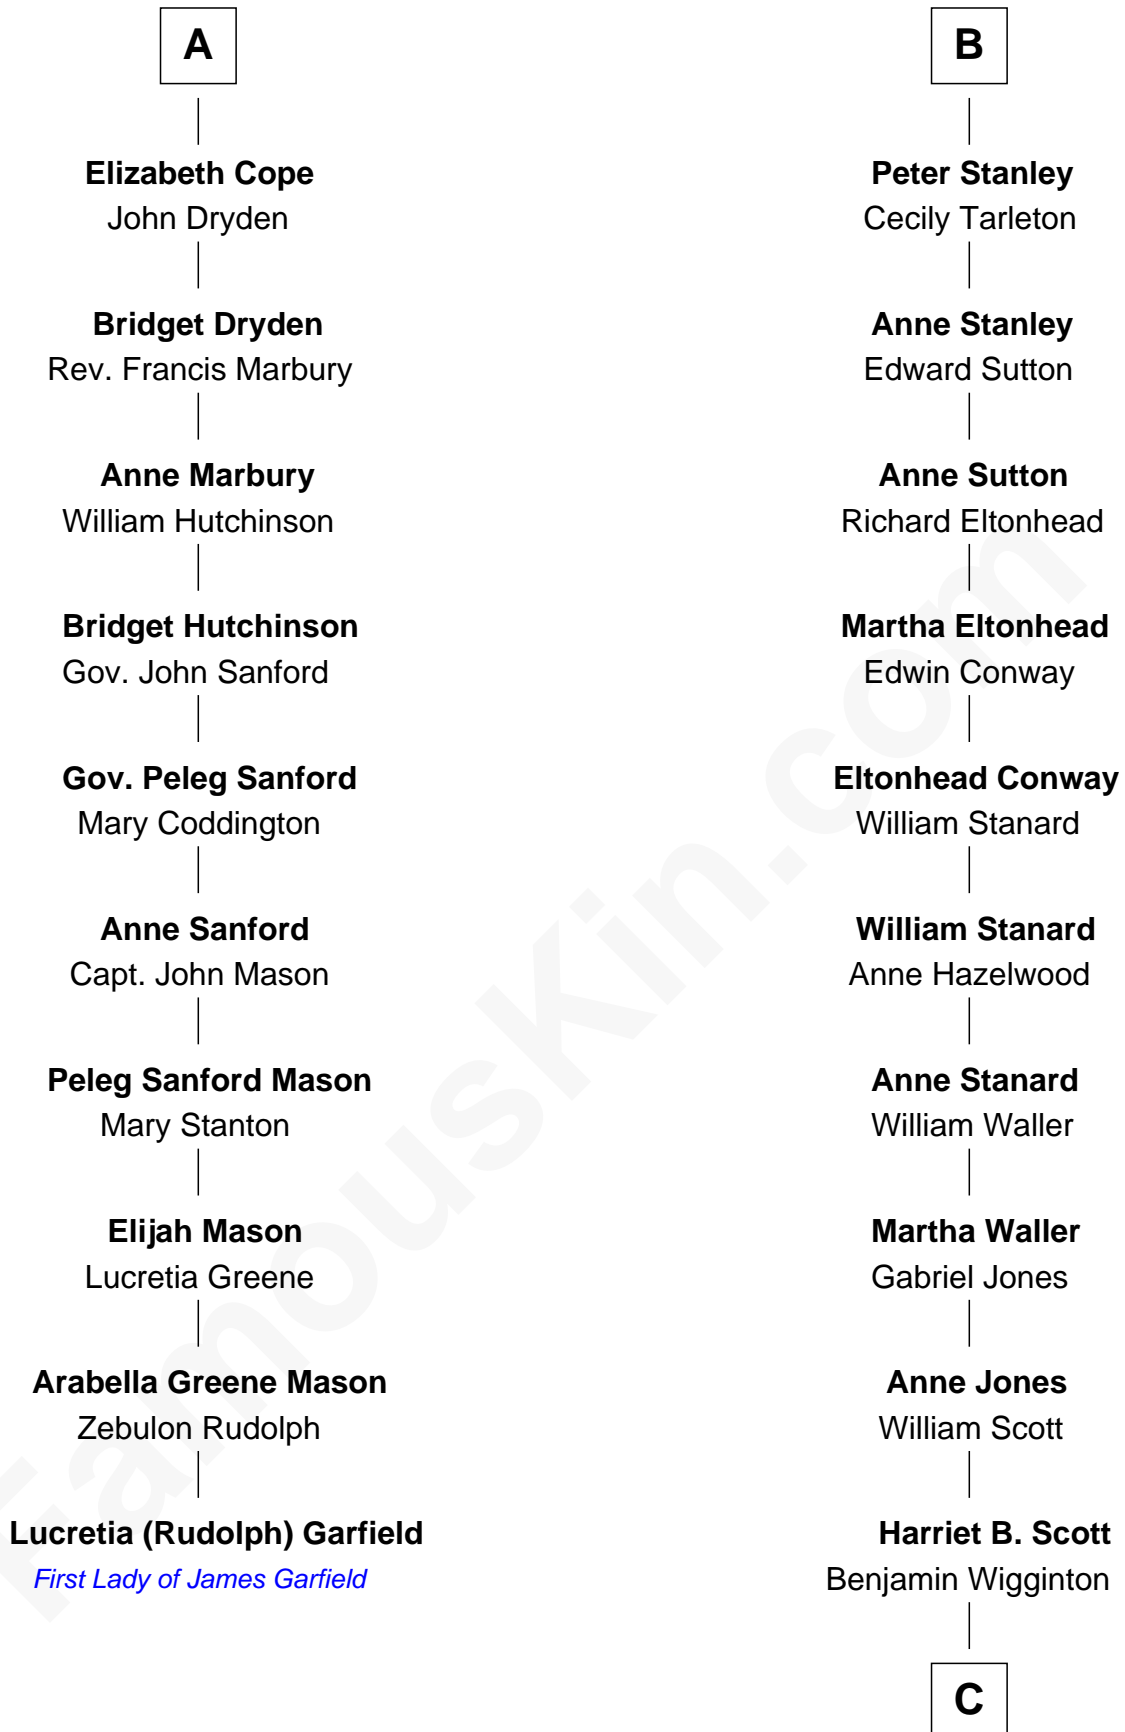

FamousKin.com

Relationship Chart of Lucretia (Rudolph) Garfield

First Lady of President James Garfield

16th cousin 3 times removed of

Edith (Bolling) Wilson

First Lady of President Woodrow Wilson

C

—
Anne E. Wigginton

Archibald Bolling

—
William Holcombe Bolling

Sarah Spiers White

—
Edith (Bolling) Wilson

First Lady of Woodrow Wilson

FamousKin.com