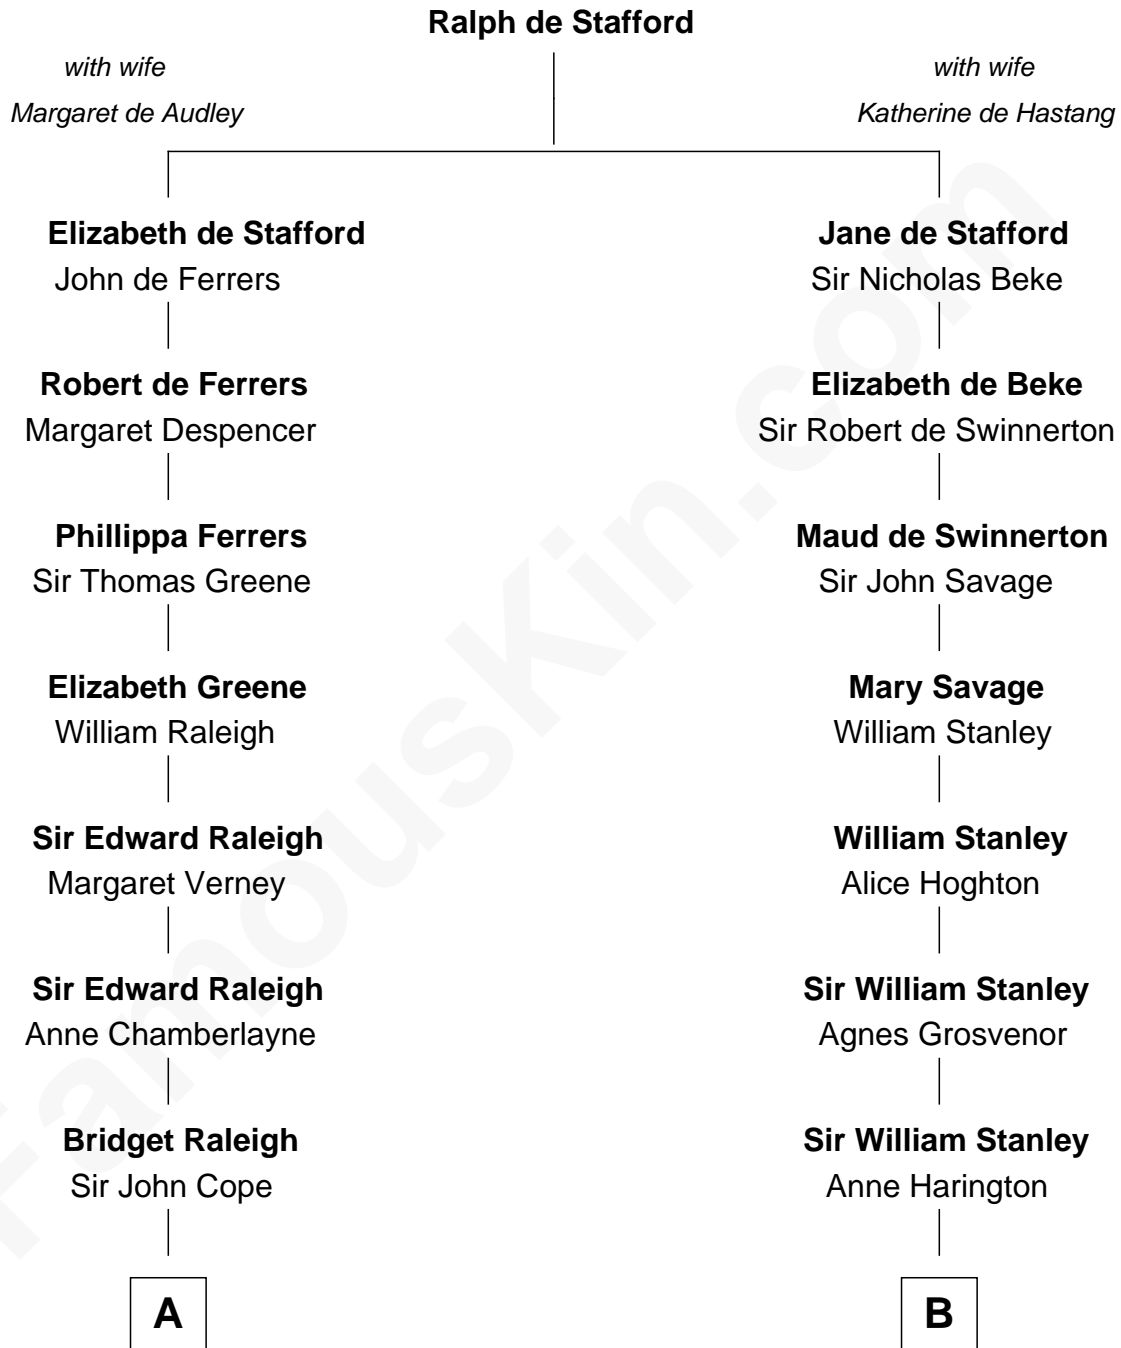

FamousKin.com

Relationship Chart of Lucretia (Rudolph) Garfield

First Lady of President James Garfield

16th cousin 3 times removed of

Edith (Bolling) Wilson

First Lady of President Woodrow Wilson

C

—
Anne E. Wigginton

Archibald Bolling

—
William Holcombe Bolling

Sarah Spiers White

—
Edith (Bolling) Wilson

First Lady of Woodrow Wilson

FamousKin.com