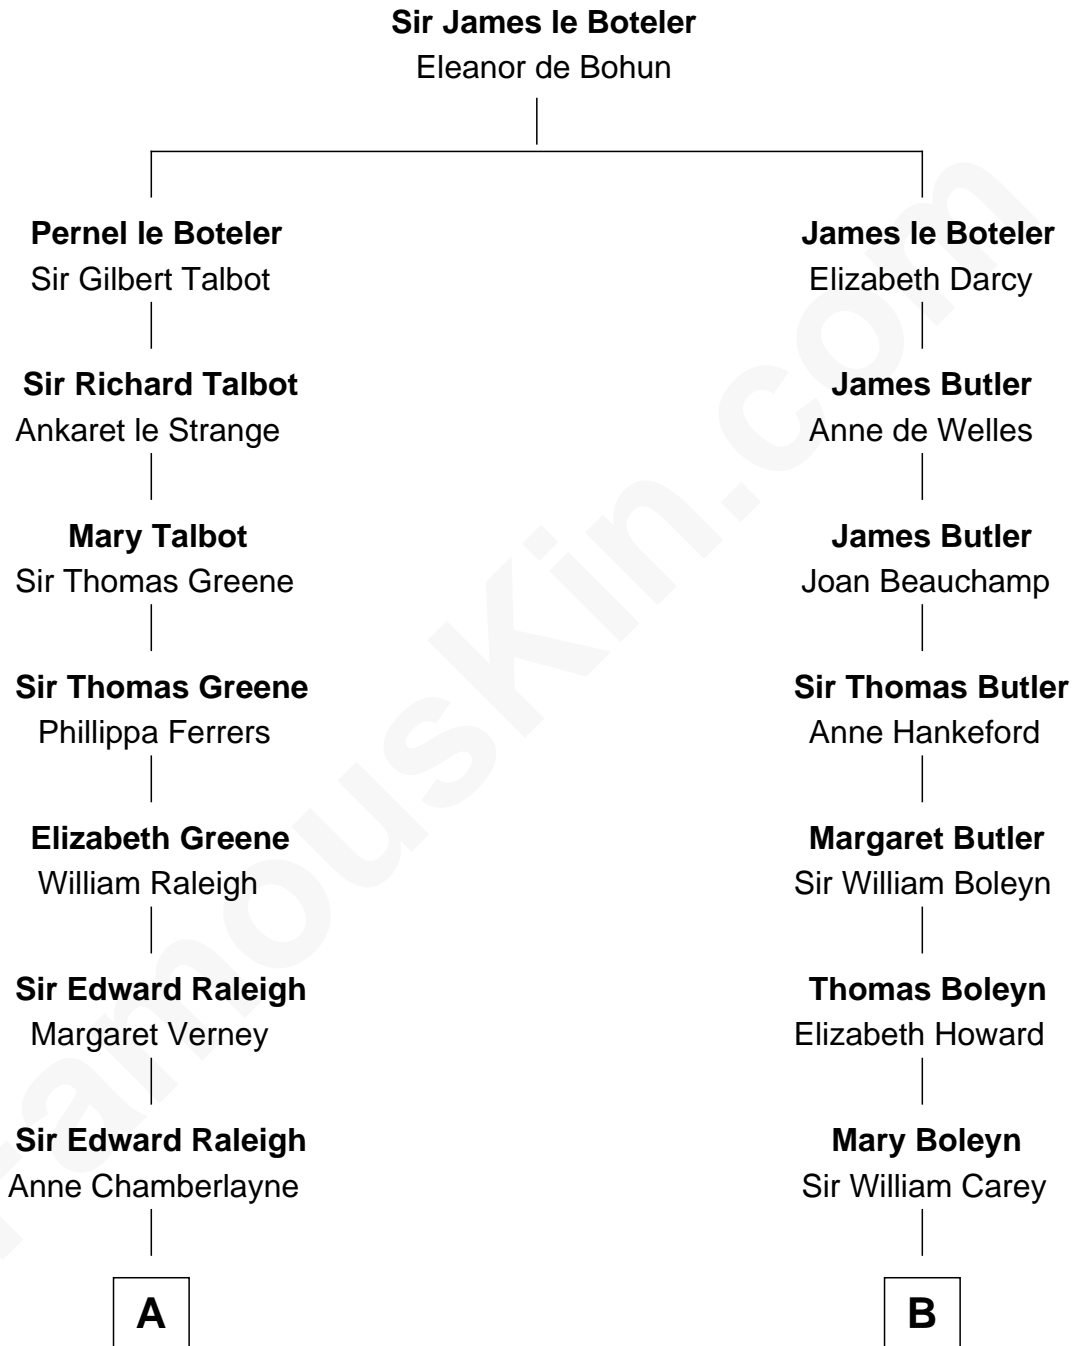

FamousKin.com

Relationship Chart of Lucretia (Rudolph) Garfield

First Lady of President James Garfield

17th cousin 1 time removed of

Edith (Bolling) Wilson

First Lady of President Woodrow Wilson

C

William Holcombe Bolling

Sarah Spiers White

Edith (Bolling) Wilson

First Lady of Woodrow Wilson

FamousKin.com