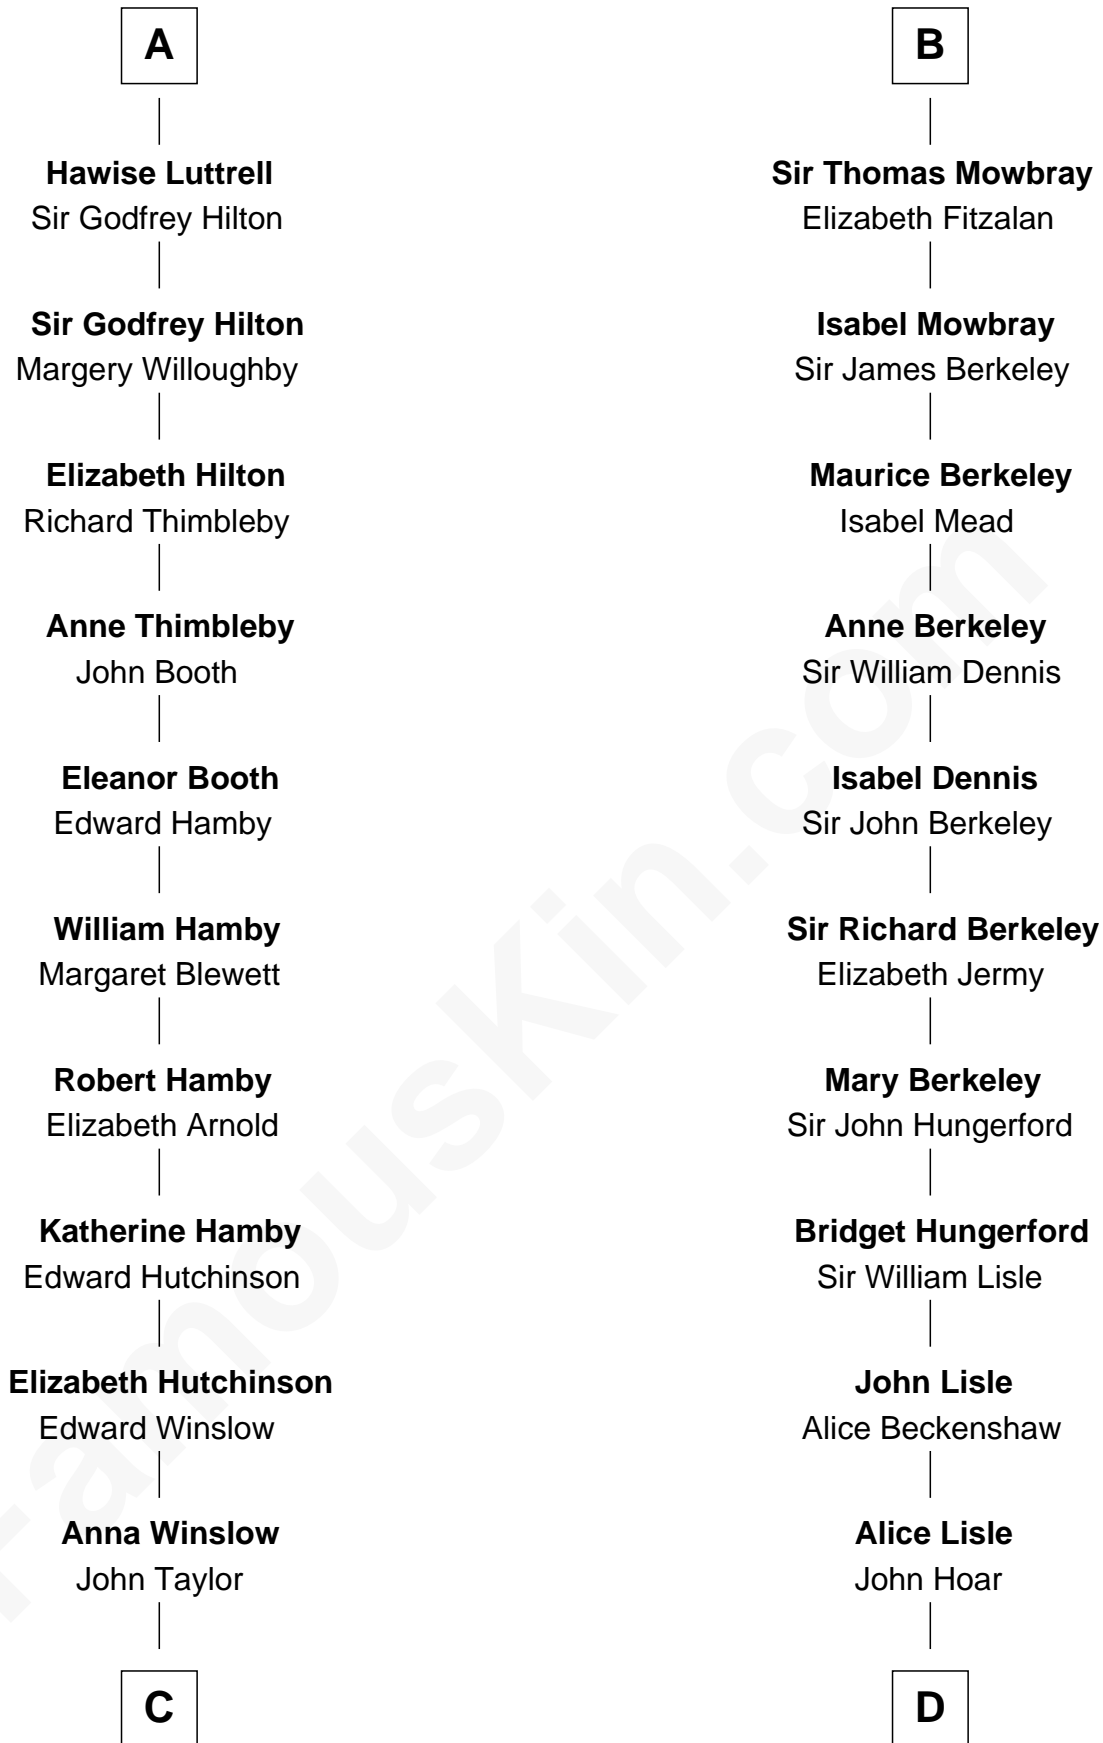

FamousKin.com

Relationship Chart of Lucretia (Rudolph) Garfield

First Lady of President James Garfield

20th cousin 1 time removed of

Samuel Prescott

Completed Paul Revere's Midnight Ride

C

Elizabeth Taylor
Nathaniel Greene

John Greene
Azubah Ward

Lucretia Greene
Elijah Mason

Arabella Greene Mason
Zebulon Rudolph

Lucretia (Rudolph) Garfield
First Lady of James Garfield

D

Elizabeth Hoar
Jonathan Prescott

Dr. Jonathan Prescott
Rebecca Bulkeley

Dr. Abel Prescott
Abigail Brigham

Samuel Prescott
Completed Paul Revere's Ride