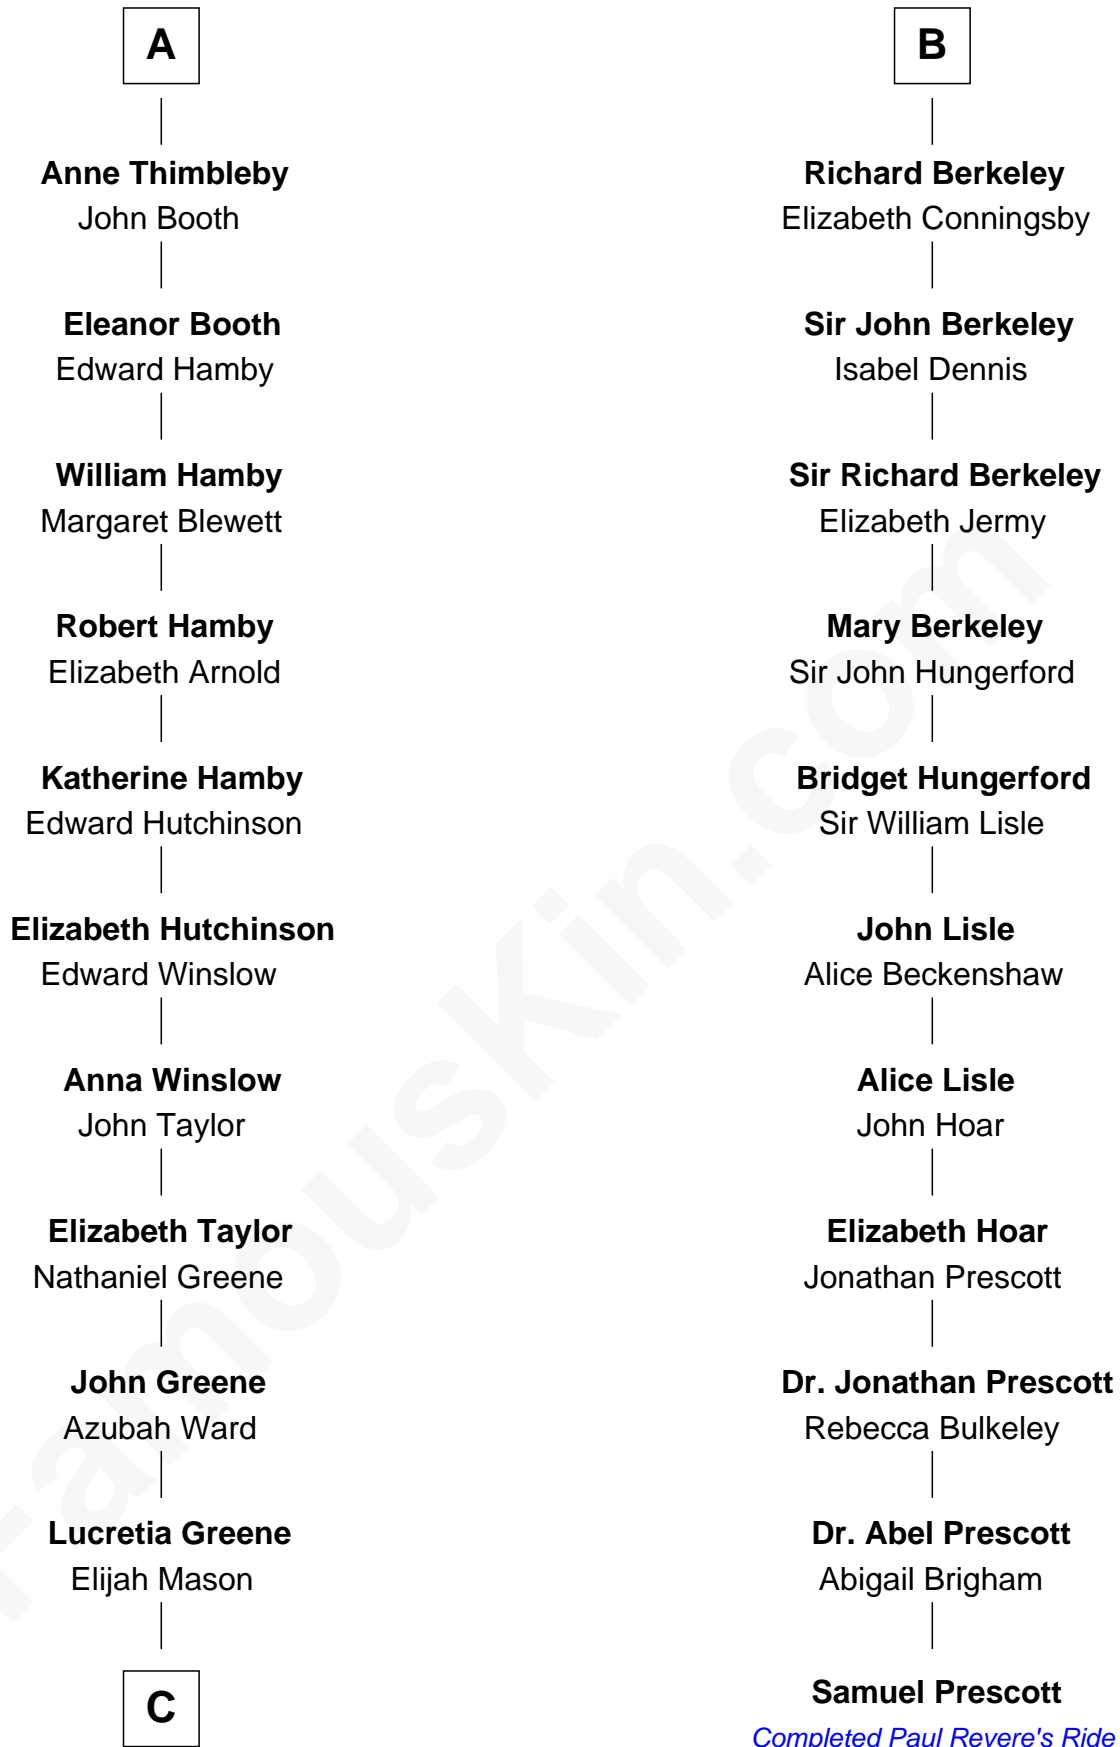

## Relationship Chart of Lucretia (Rudolph) Garfield

*First Lady of President James Garfield*

17th cousin 1 time removed of

**Samuel Prescott**

*Completed Paul Revere's Midnight Ride*

**C**

Arabella Greene Mason

Zebulon Rudolph

Lucretia (Rudolph) Garfield

*First Lady of James Garfield*

FamousKin.com