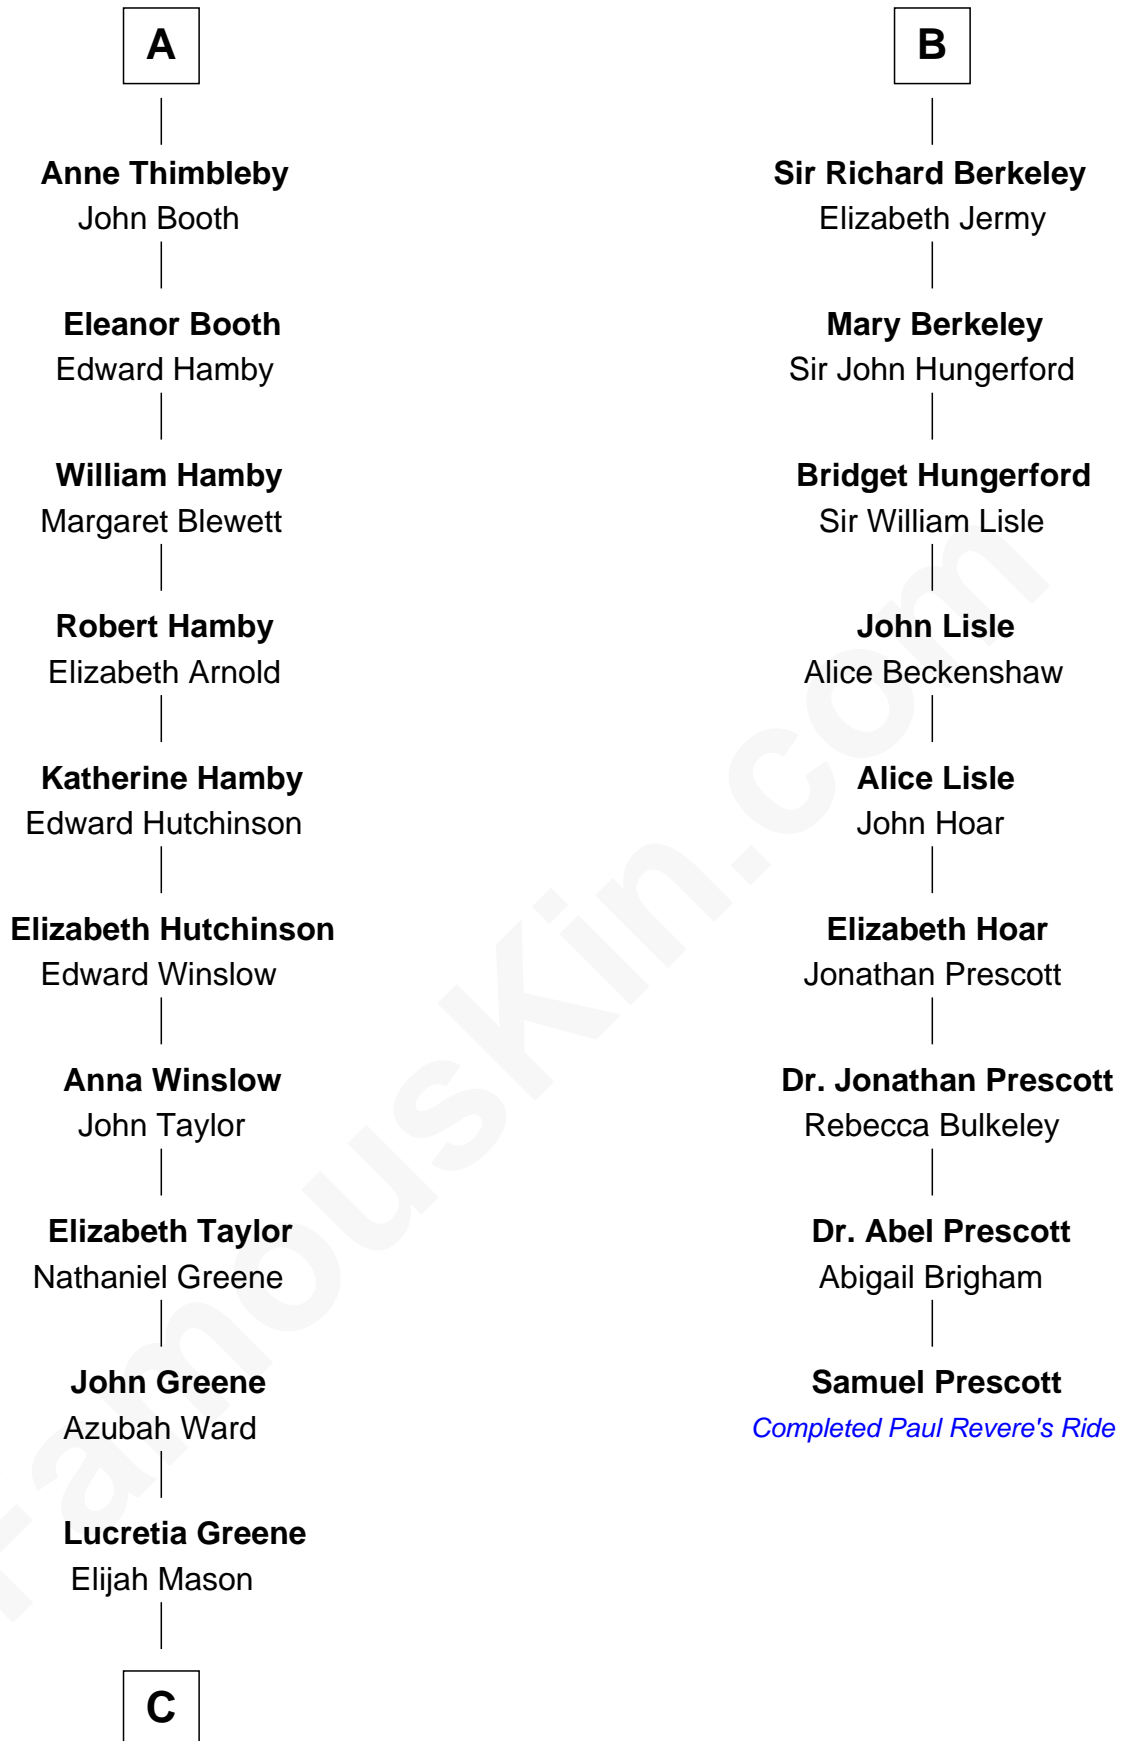

## Relationship Chart of Lucretia (Rudolph) Garfield

*First Lady of President James Garfield*

15th cousin 3 times removed of

**Samuel Prescott**

*Completed Paul Revere's Midnight Ride*

**C**

Arabella Greene Mason

Zebulon Rudolph

Lucretia (Rudolph) Garfield

*First Lady of James Garfield*

FamousKin.com