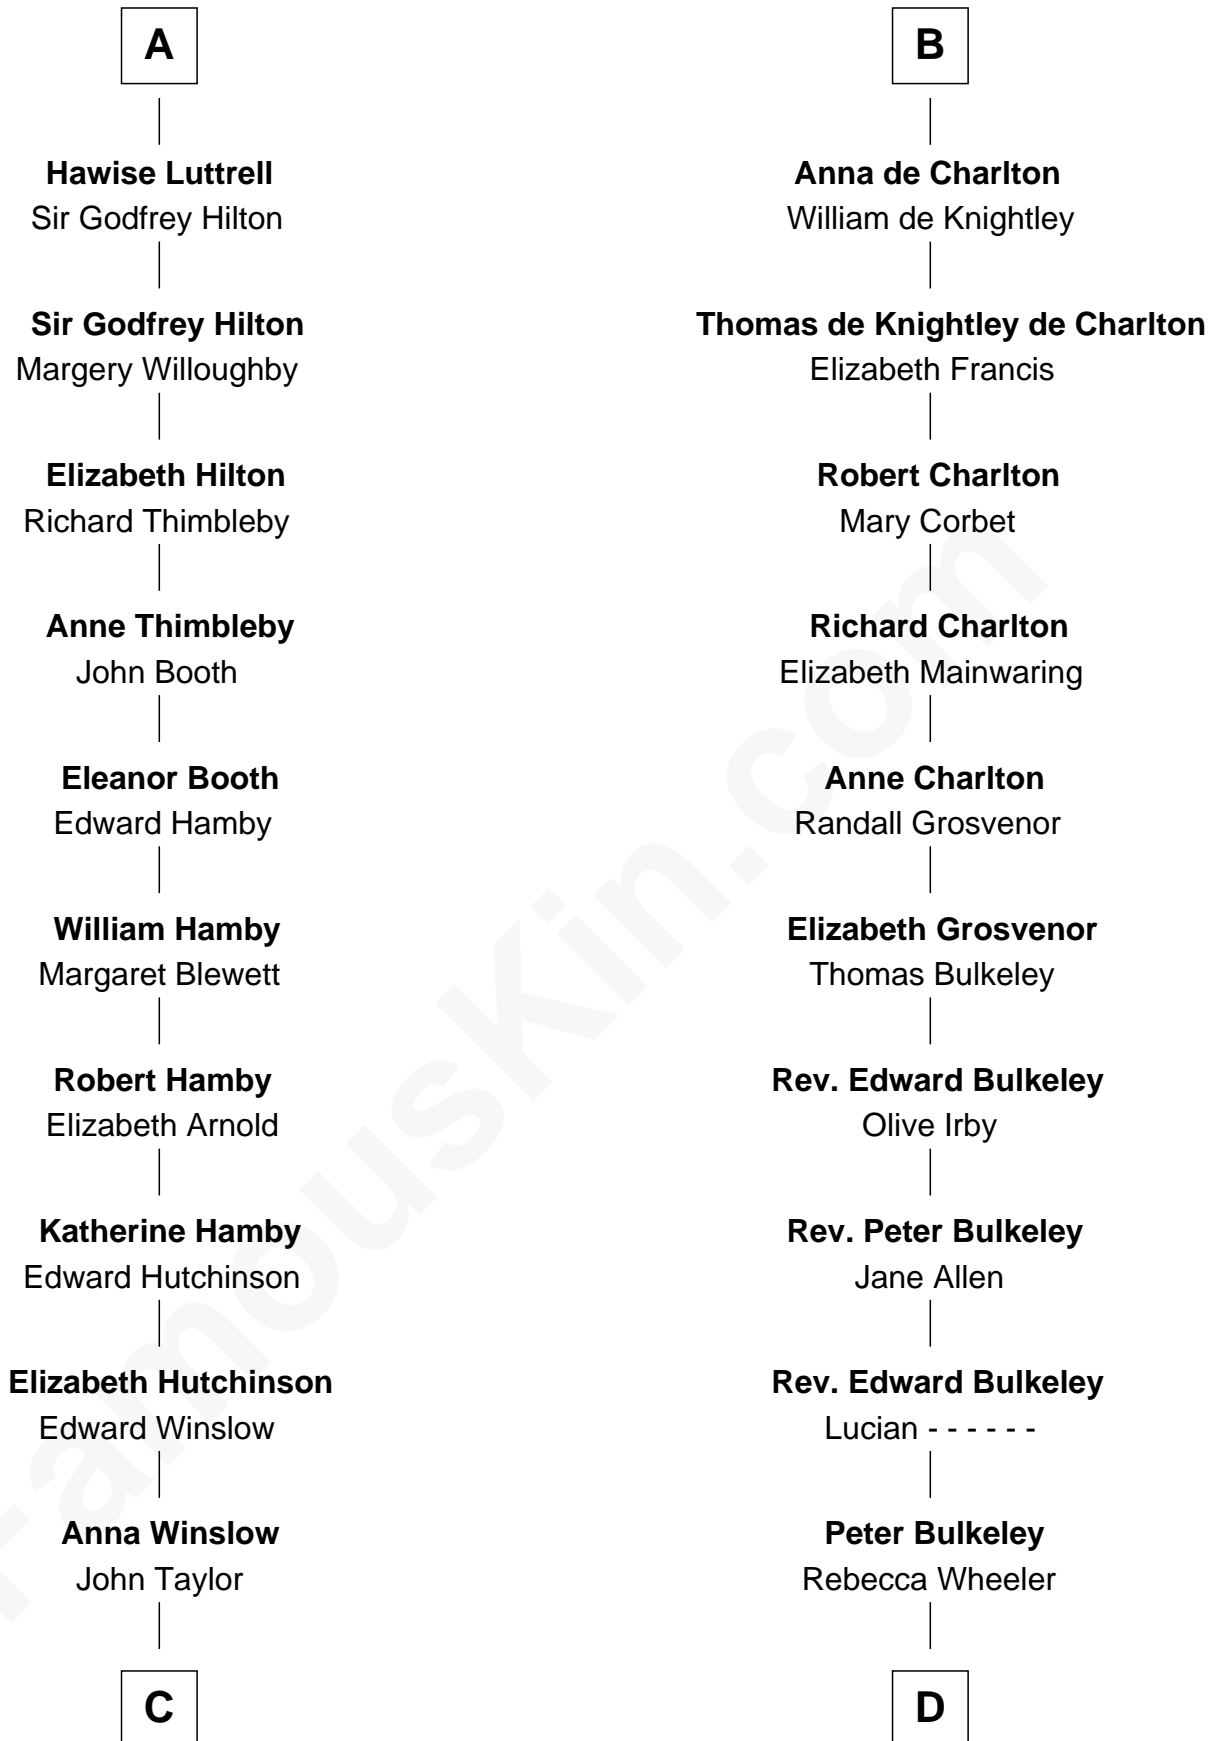

FamousKin.com

Relationship Chart of Lucretia (Rudolph) Garfield

First Lady of President James Garfield

19th cousin 2 times removed of

Samuel Prescott

Completed Paul Revere's Midnight Ride

C

Elizabeth Taylor
Nathaniel Greene

John Greene
Azubah Ward

Lucretia Greene
Elijah Mason

Arabella Greene Mason
Zebulon Rudolph

Lucretia (Rudolph) Garfield
First Lady of James Garfield

D

Rebecca Bulkeley
Dr. Jonathan Prescott

Dr. Abel Prescott
Abigail Brigham