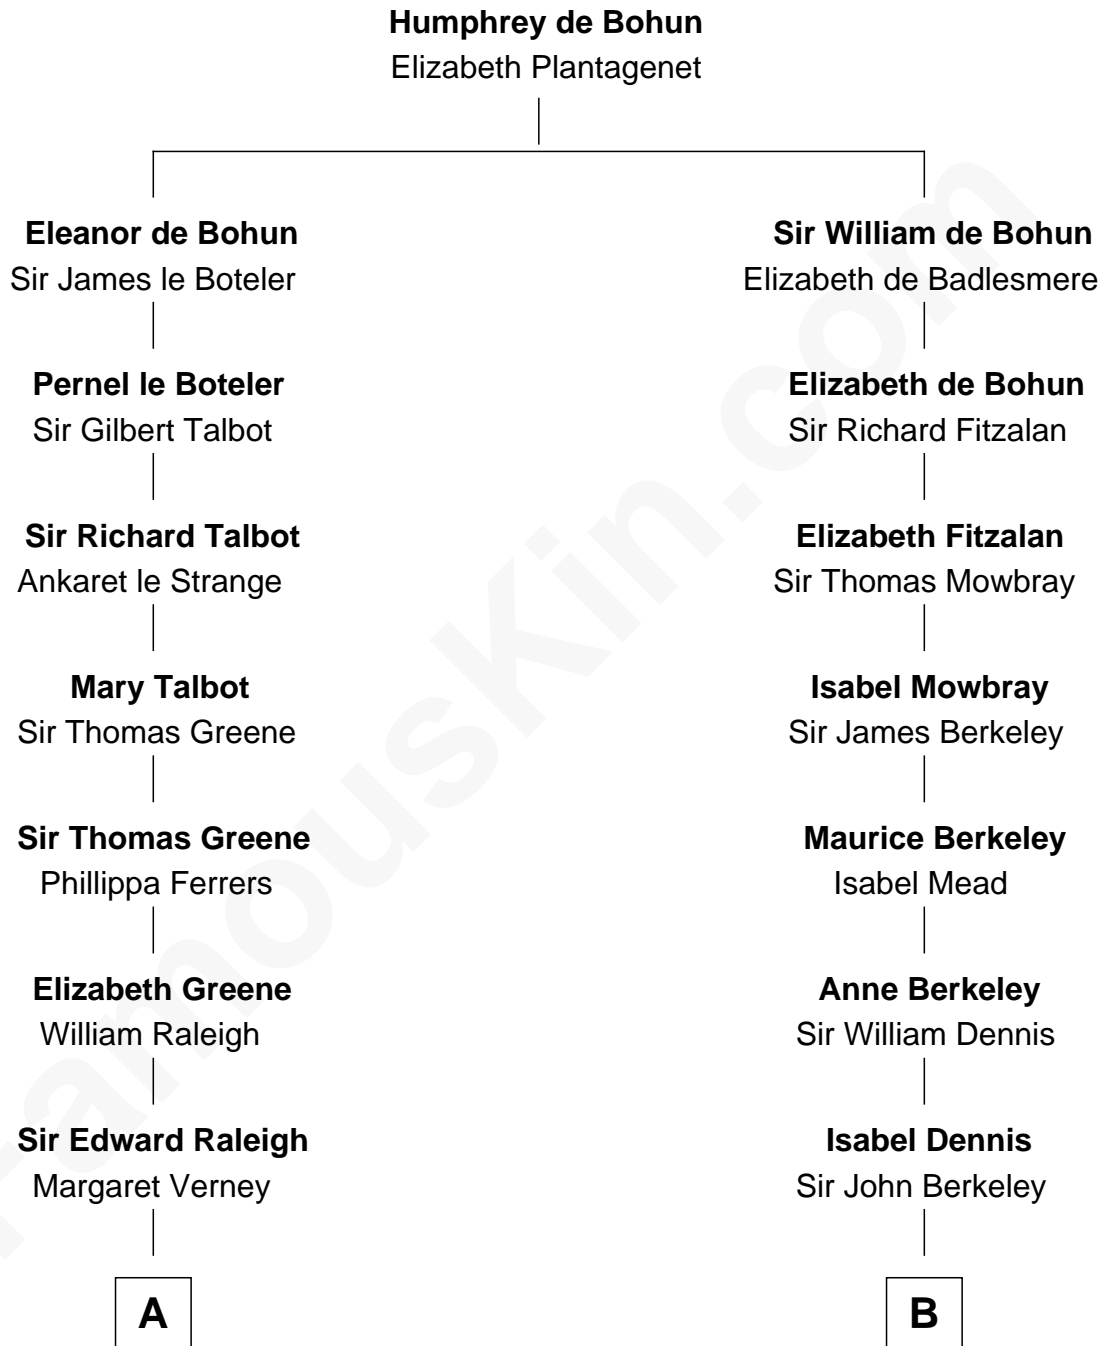

FamousKin.com

Relationship Chart of Lucretia (Rudolph) Garfield

First Lady of President James Garfield

15th cousin 3 times removed of

Samuel Prescott

Completed Paul Revere's Midnight Ride

C

Arabella Greene Mason

Zebulon Rudolph

Lucretia (Rudolph) Garfield

First Lady of James Garfield

FamousKin.com