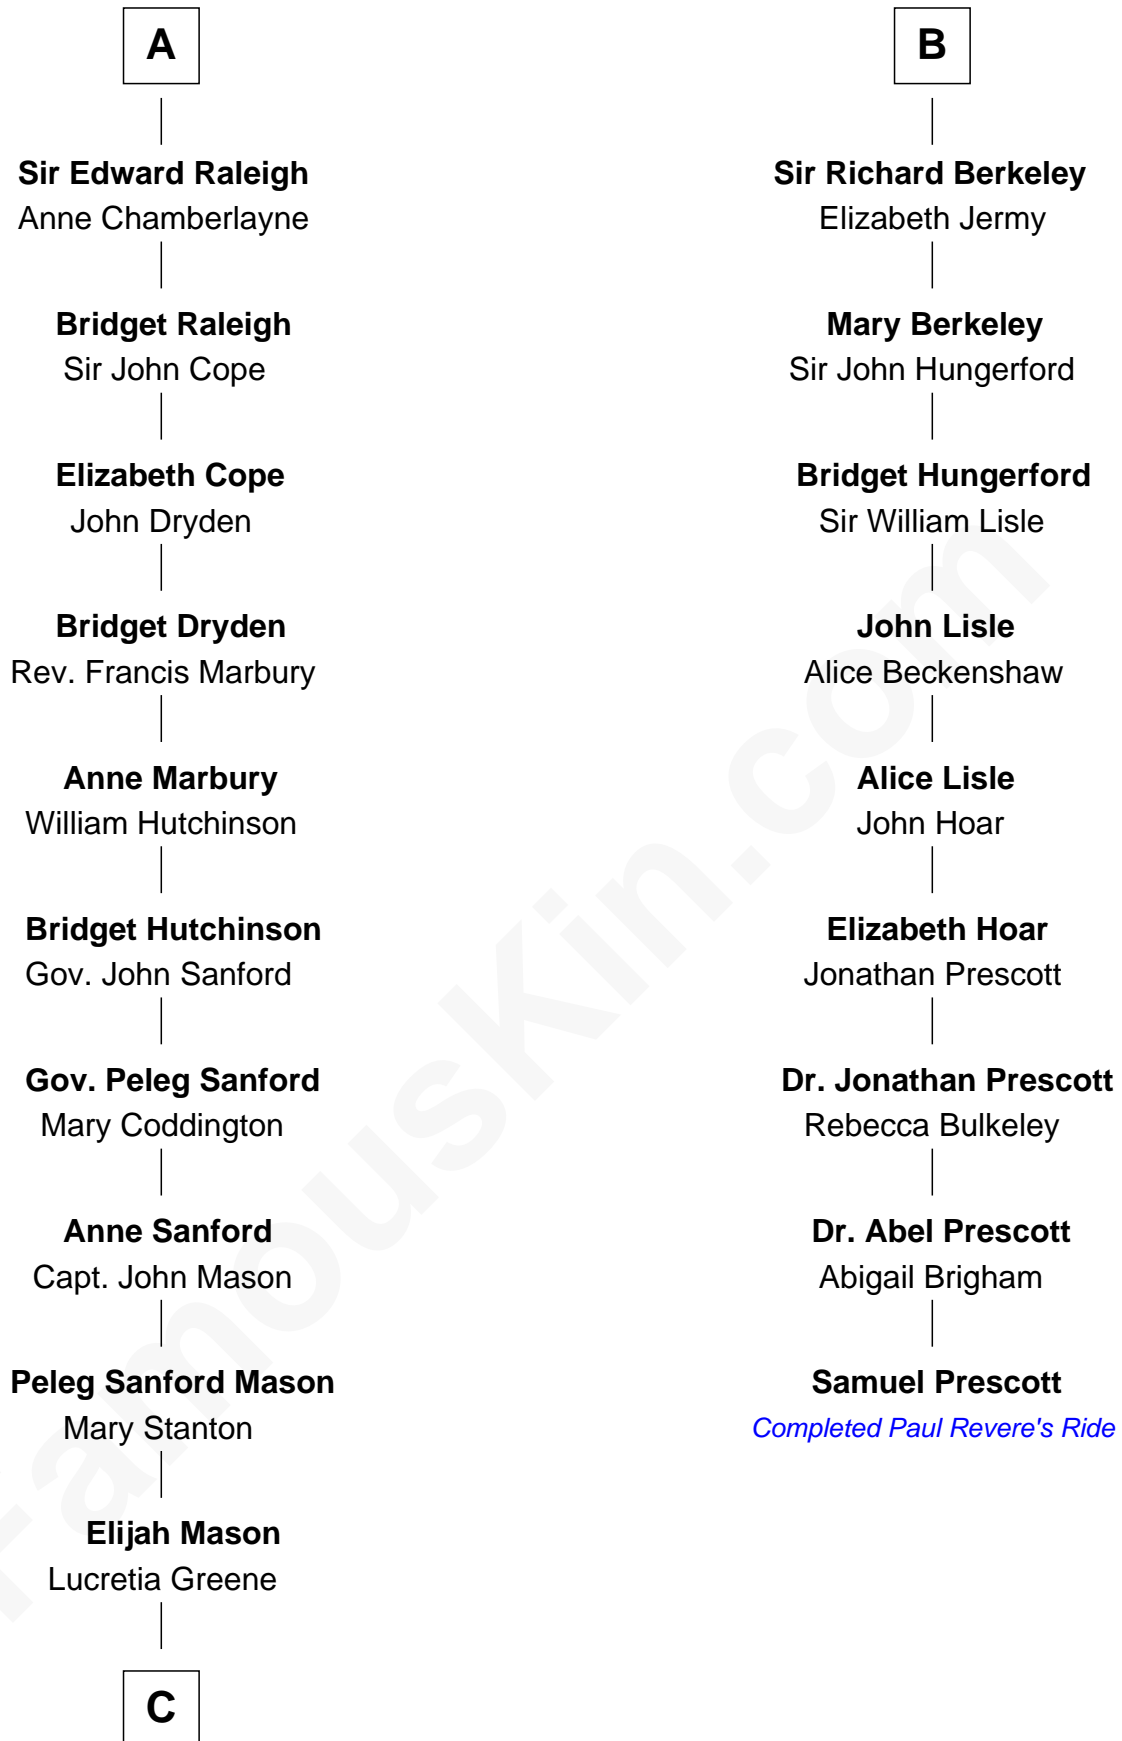

FamousKin.com

Relationship Chart of Lucretia (Rudolph) Garfield

First Lady of President James Garfield

15th cousin 3 times removed of

Samuel Prescott

Completed Paul Revere's Midnight Ride

C

Arabella Greene Mason

Zebulon Rudolph

Lucretia (Rudolph) Garfield

First Lady of James Garfield

FamousKin.com