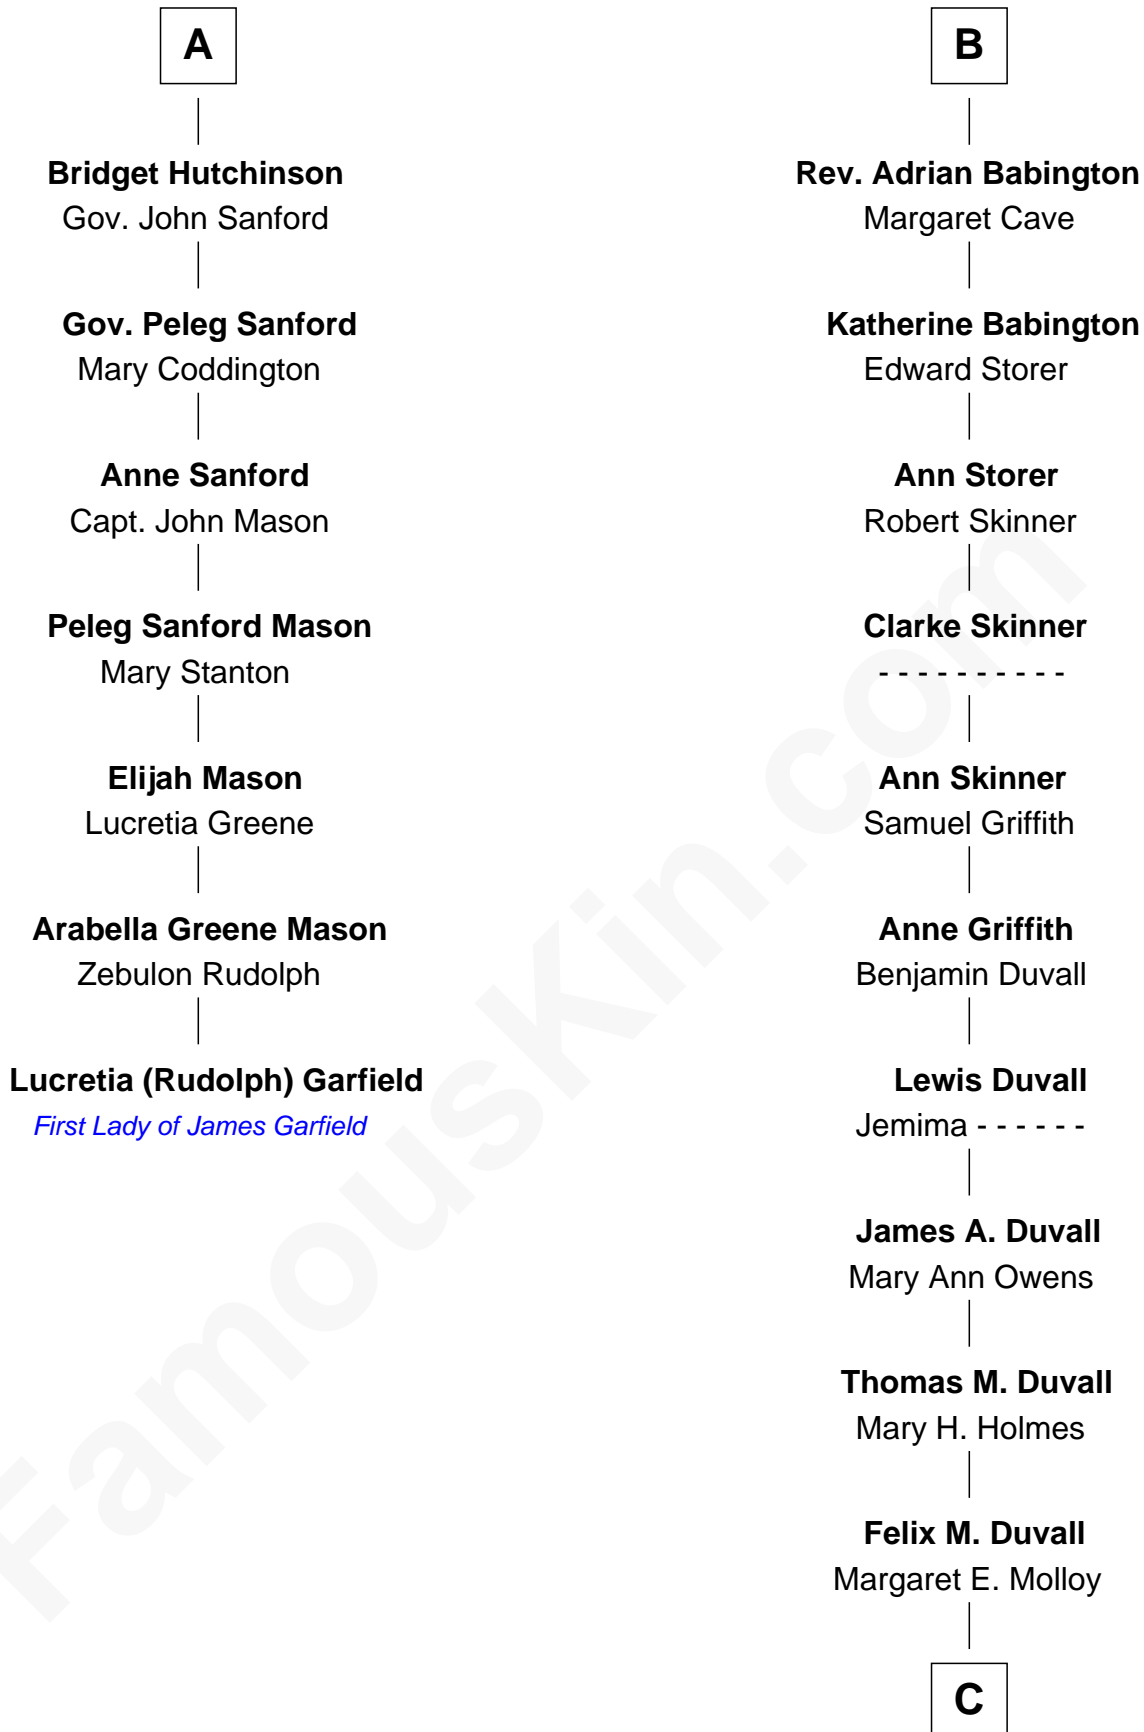

FamousKin.com

Relationship Chart of Lucretia (Rudolph) Garfield

First Lady of President James Garfield

13th cousin 7 times removed of

John Dye

TV and Movie Actor - "Touched by an Angel"

Sir Walter Blount

Sancha de Ayala

Sir Thomas Blount

Margaret de Gresley

Sir Thomas Blount

Agnes Hawley

Anne Blount

William Marbury

Robert Marbury

Katherine Williamson

Sir John Sutton

Sir John Sutton

Elizabeth Berkeley

Eleanor Sutton

Sir Henry Beaumont

John Beaumont

Joan Mytton

Eleanor Beaumont

Humphrey Babington

Thomas Babington

Eleanor Humfrey

Humphrey Babington

Margaret Cave

B

C

Robert Louis Duvall