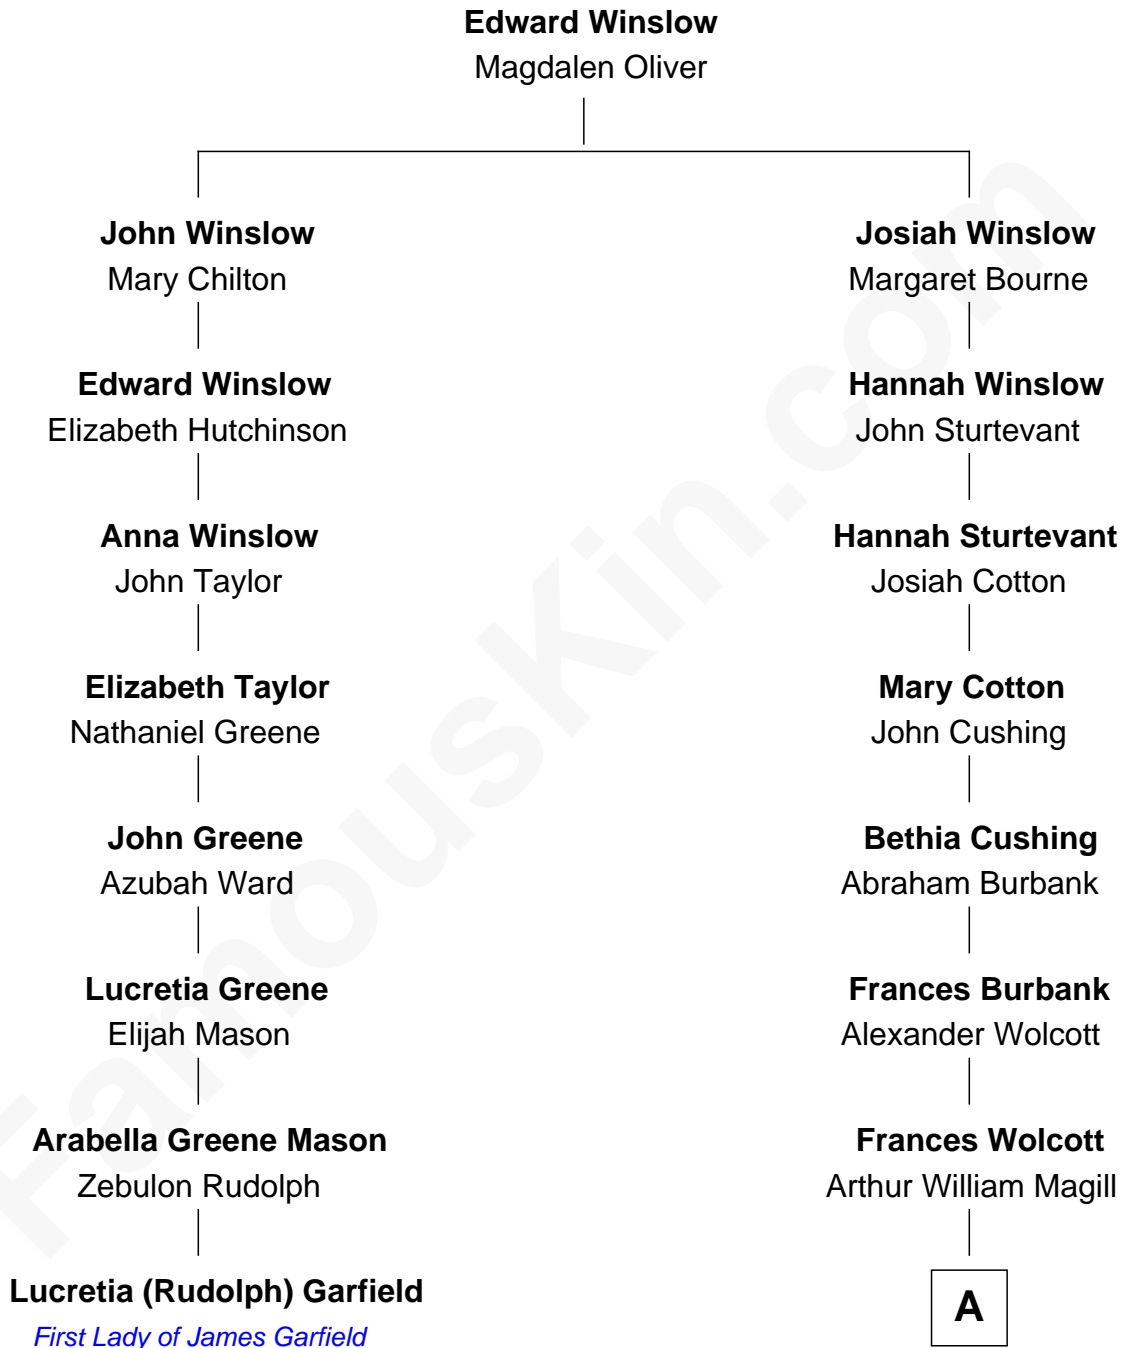

FamousKin.com

Relationship Chart of Lucretia (Rudolph) Garfield

First Lady of President James Garfield

7th cousin 2 times removed of

Juliette Gordon Low

Founder of the Girl Scouts

A

Juliette Augusta Magill

John Harris Kinzie

Eleanor Lytle Kinzie

William Washington Gordon

Juliette Gordon Low

Founder of the Girl Scouts

FamousKin.com