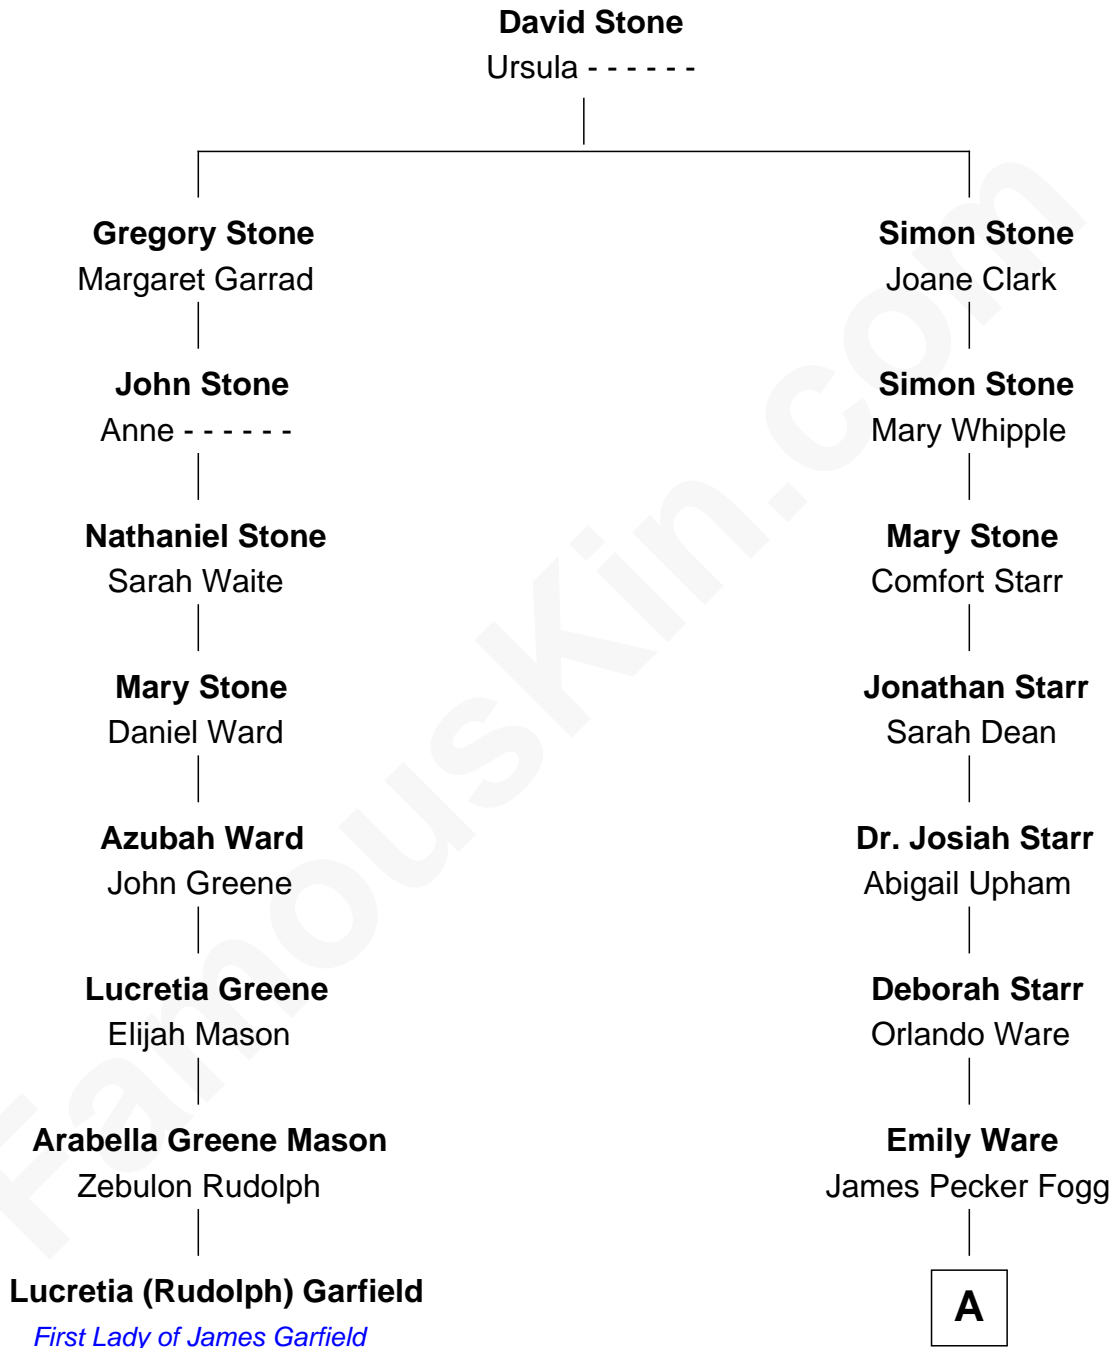

FamousKin.com

Relationship Chart of Lucretia (Rudolph) Garfield

First Lady of President James Garfield

7th cousin 2 times removed of

Margaret Mead

Cultural Anthropologist

A

James Leland Fogg
Elizabeth Bogart Lockwood

Emily Fogg
Edward Sherwood Mead

Margaret Mead
Cultural Anthropologist

FamousKin.com