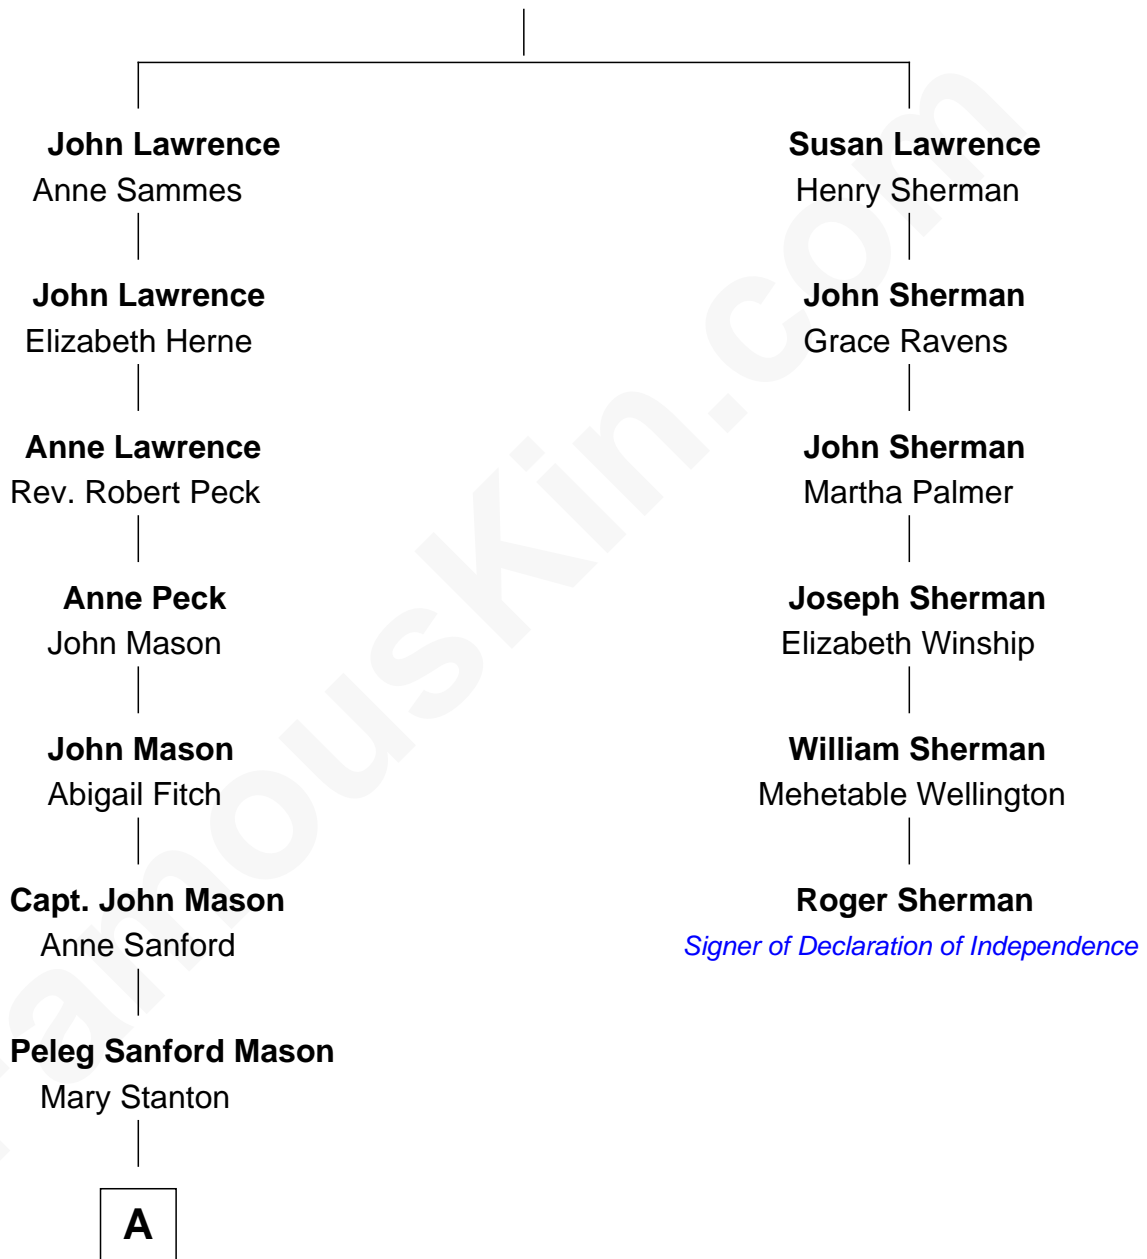

## Relationship Chart of Lucretia (Rudolph) Garfield

*First Lady of President James Garfield*

5th cousin 4 times removed of

**Roger Sherman**

*Signer of the Declaration of Independence*

**John Lawrence**

**A**

**Elijah Mason**  
Lucretia Greene

**Arabella Greene Mason**  
Zebulon Rudolph

**Lucretia (Rudolph) Garfield**  
*First Lady of James Garfield*

FamousKin.com