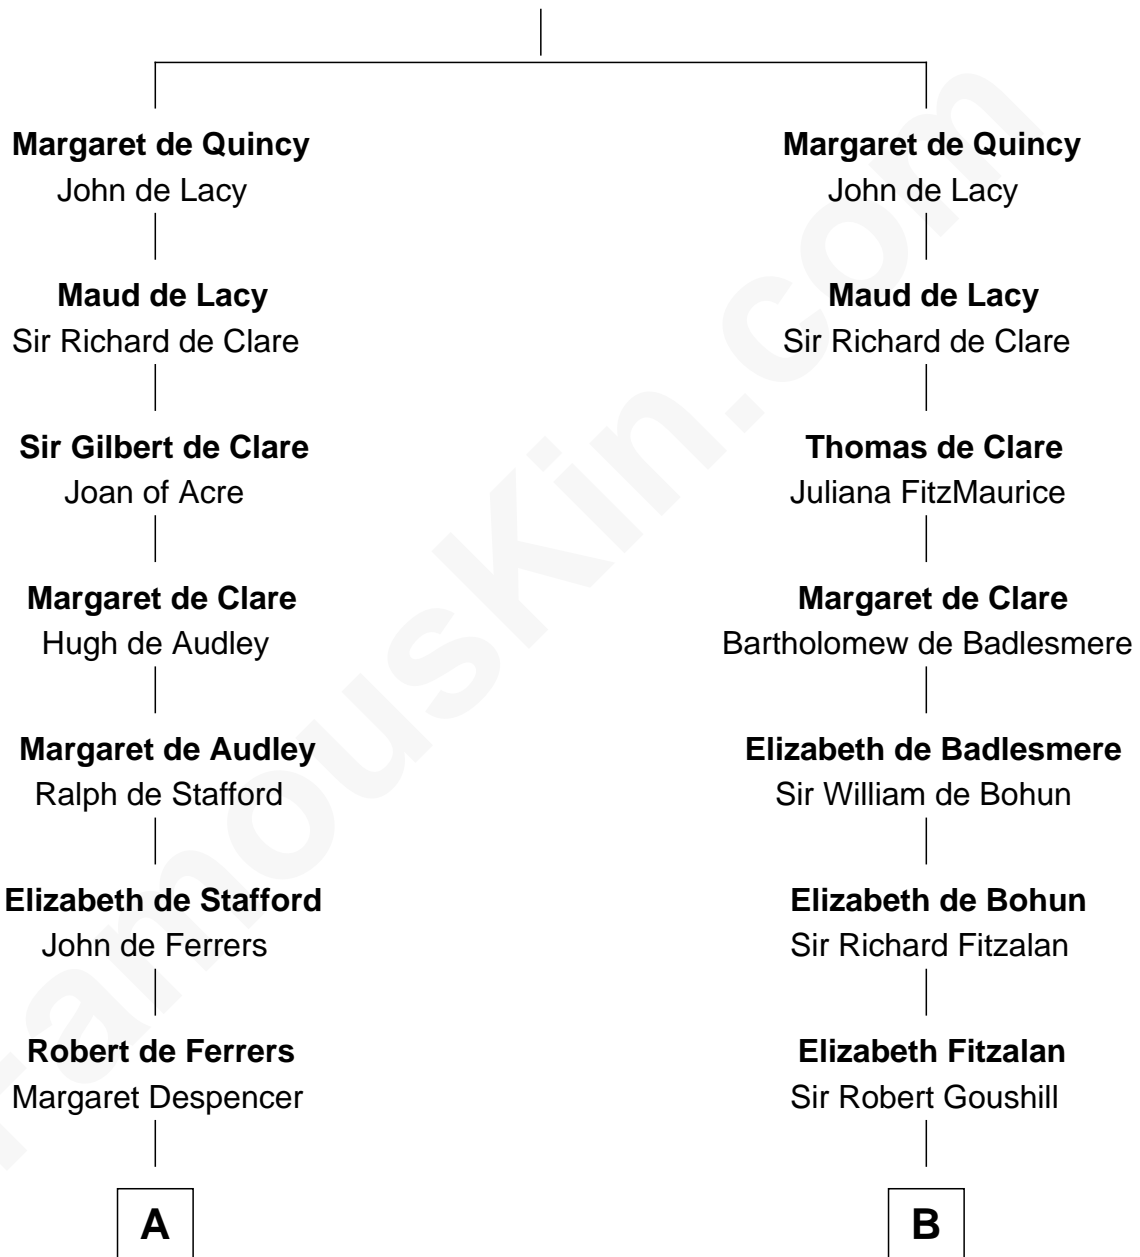

## Relationship Chart of Lucretia (Rudolph) Garfield

*First Lady of President James Garfield*

17th cousin 4 times removed of

**Roger Sherman**

*Signer of the Declaration of Independence*

**Sir Robert II de Quincy**

Hawise of Chester

**C**

**Anne Sanford**  
Capt. John Mason

**Peleg Sanford Mason**  
Mary Stanton

**Elijah Mason**  
Lucretia Greene

**Arabella Greene Mason**  
Zebulon Rudolph

**Lucretia (Rudolph) Garfield**  
*First Lady of James Garfield*