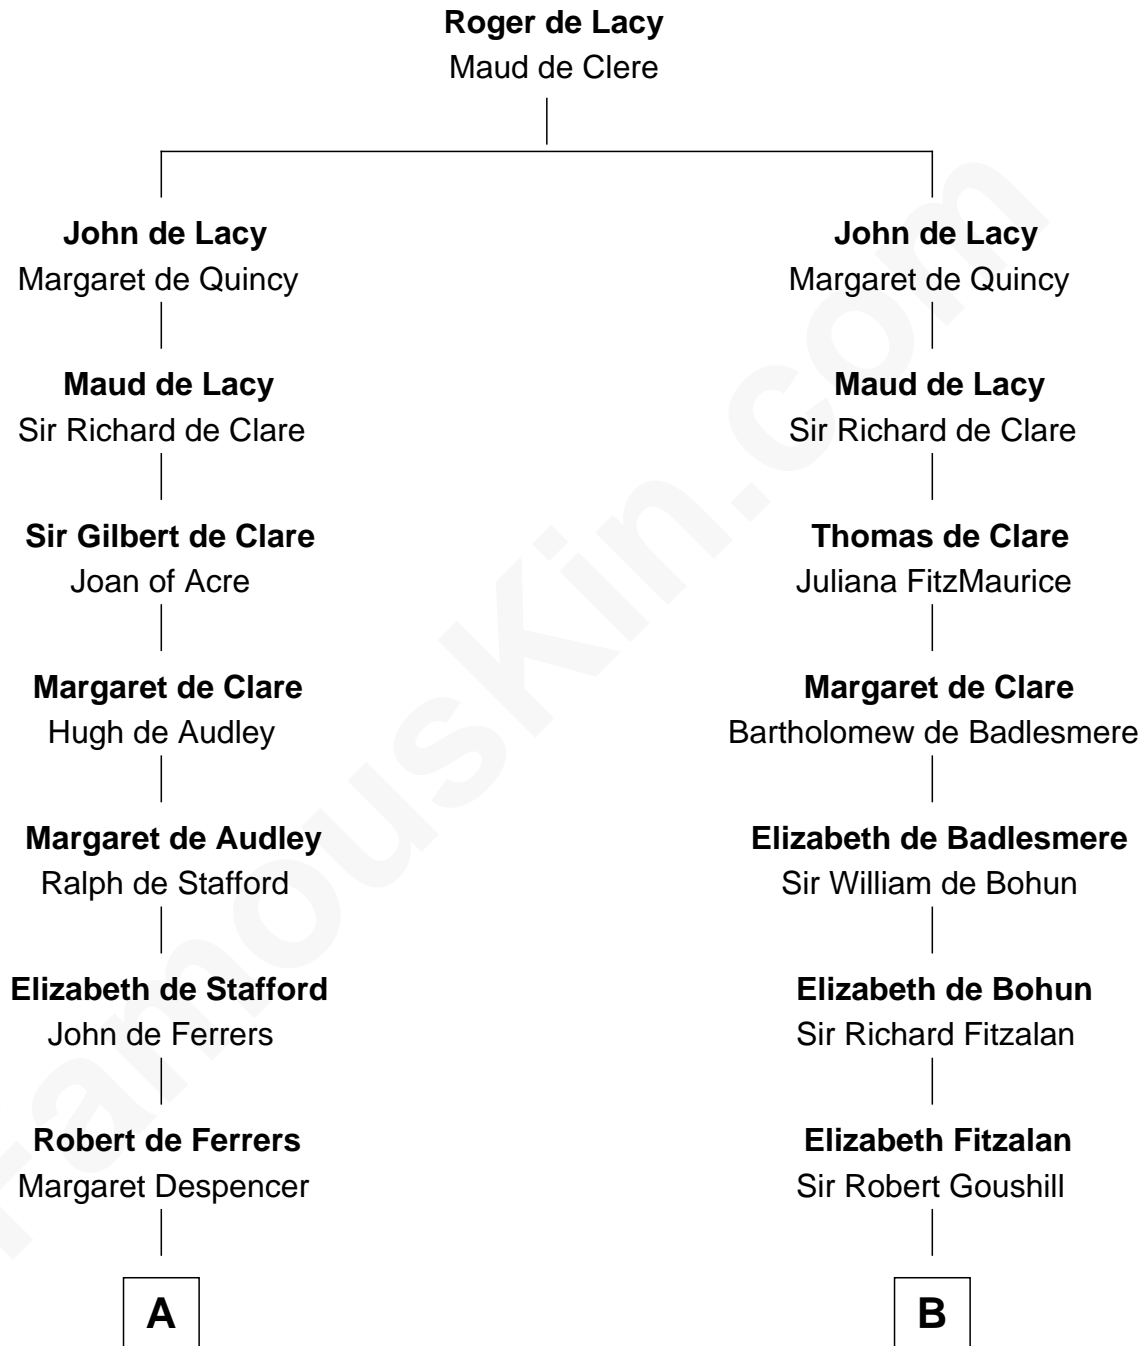

FamousKin.com

Relationship Chart of Lucretia (Rudolph) Garfield

First Lady of President James Garfield

17th cousin 4 times removed of

Roger Sherman

Signer of the Declaration of Independence

C

Anne Sanford
Capt. John Mason

Peleg Sanford Mason
Mary Stanton

Elijah Mason
Lucretia Greene

Arabella Greene Mason
Zebulon Rudolph

Lucretia (Rudolph) Garfield
First Lady of James Garfield

FamousKin.com