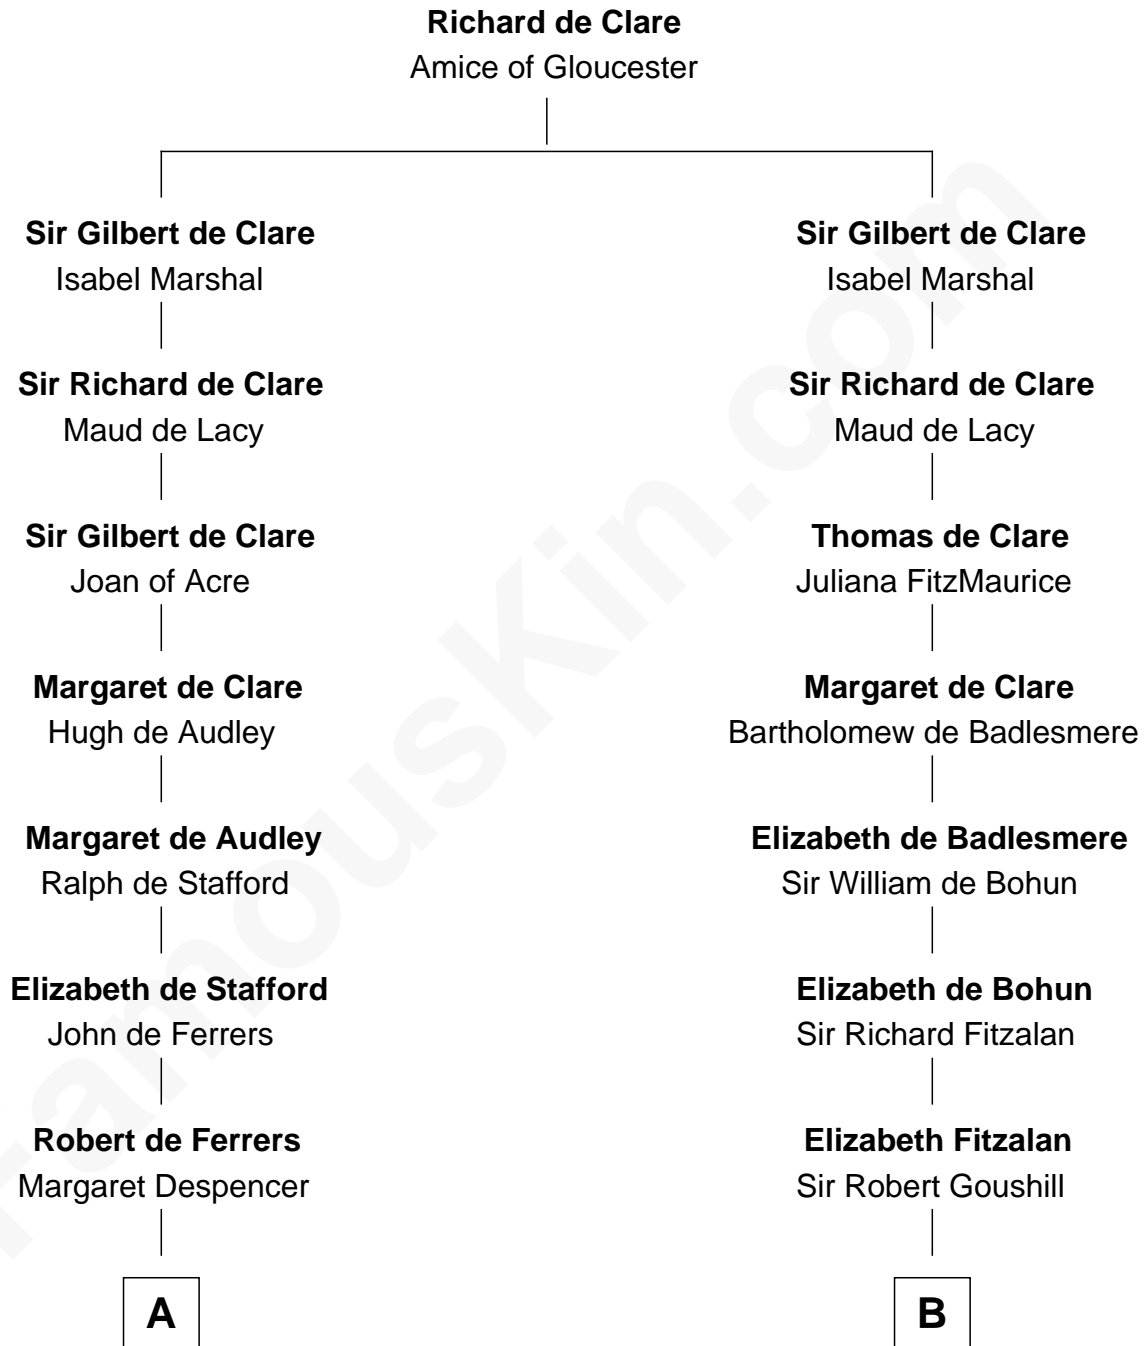

# FamousKin.com

## Relationship Chart of Lucretia (Rudolph) Garfield

*First Lady of President James Garfield*

17th cousin 4 times removed of

**Roger Sherman**

*Signer of the Declaration of Independence*

**C**

**Anne Sanford**  
Capt. John Mason

**Peleg Sanford Mason**  
Mary Stanton

**Elijah Mason**  
Lucretia Greene

**Arabella Greene Mason**  
Zebulon Rudolph

**Lucretia (Rudolph) Garfield**  
*First Lady of James Garfield*

FamousKin.com