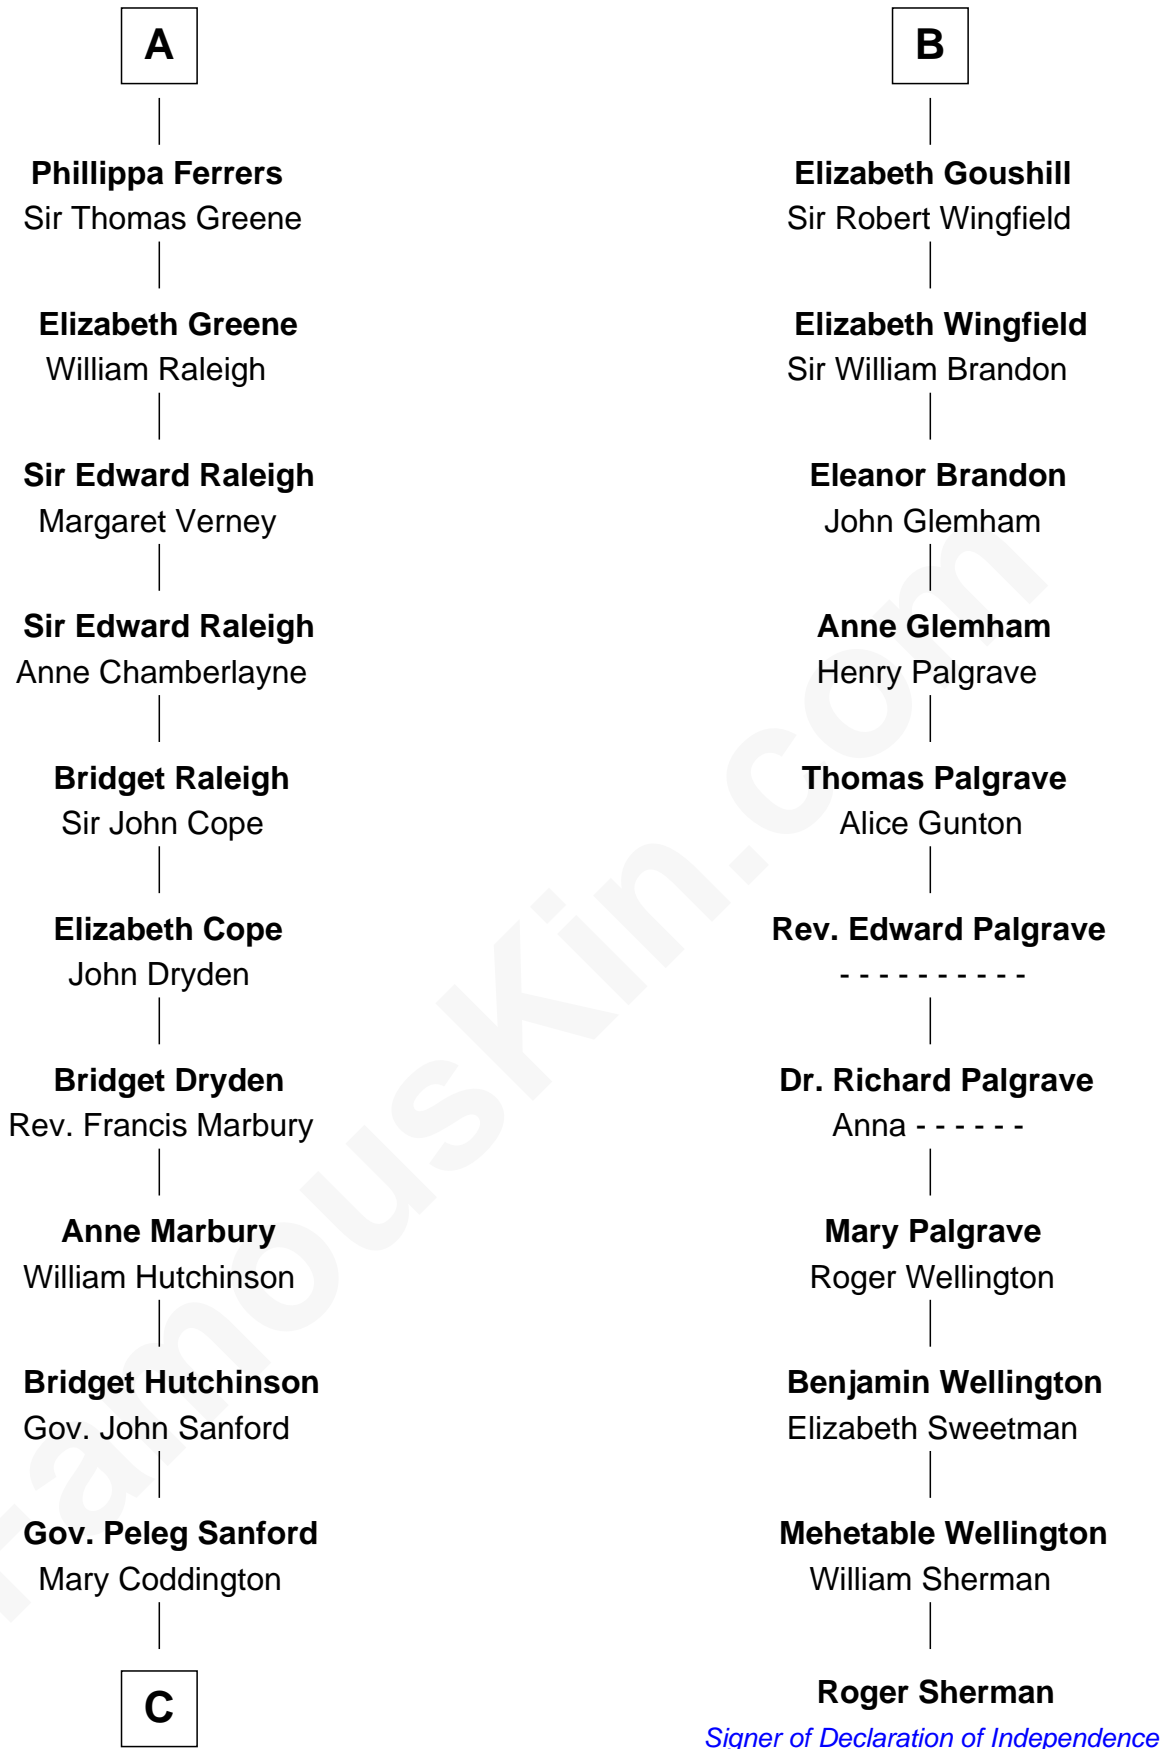

## Relationship Chart of Lucretia (Rudolph) Garfield

*First Lady of President James Garfield*

17th cousin 4 times removed of

**Roger Sherman**

*Signer of the Declaration of Independence*

**C**

**Anne Sanford**  
Capt. John Mason

**Peleg Sanford Mason**  
Mary Stanton

**Elijah Mason**  
Lucretia Greene

**Arabella Greene Mason**  
Zebulon Rudolph

**Lucretia (Rudolph) Garfield**  
*First Lady of James Garfield*

FamousKin.com