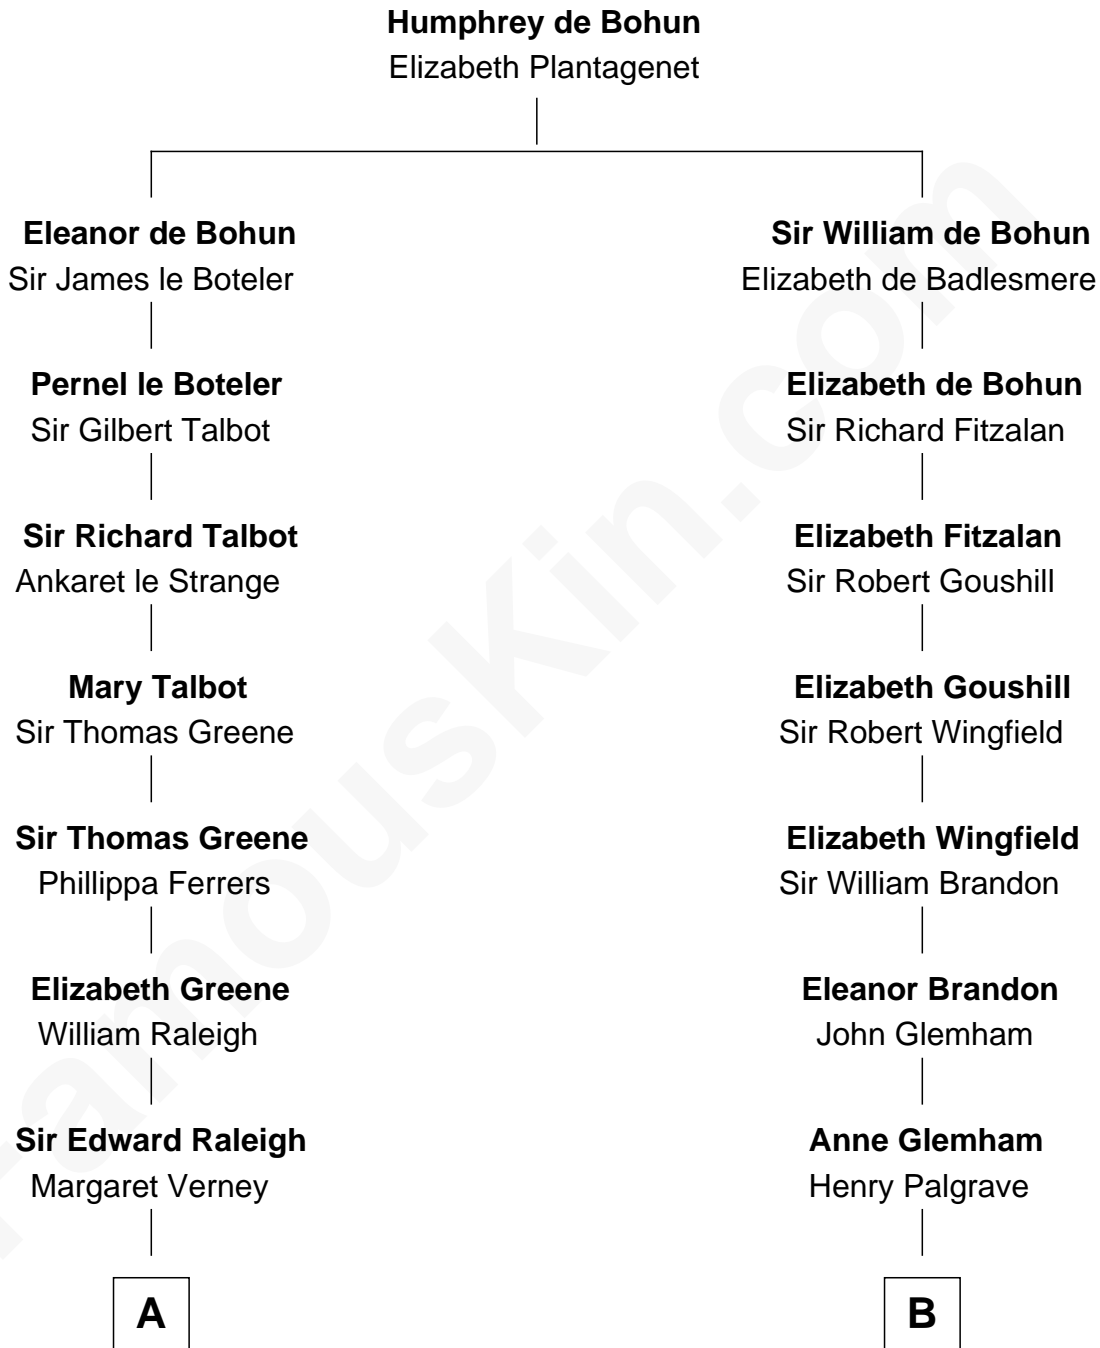

FamousKin.com

Relationship Chart of Lucretia (Rudolph) Garfield

First Lady of President James Garfield

13th cousin 5 times removed of

Roger Sherman

Signer of the Declaration of Independence

C

Arabella Greene Mason

Zebulon Rudolph

Lucretia (Rudolph) Garfield

First Lady of James Garfield

FamousKin.com