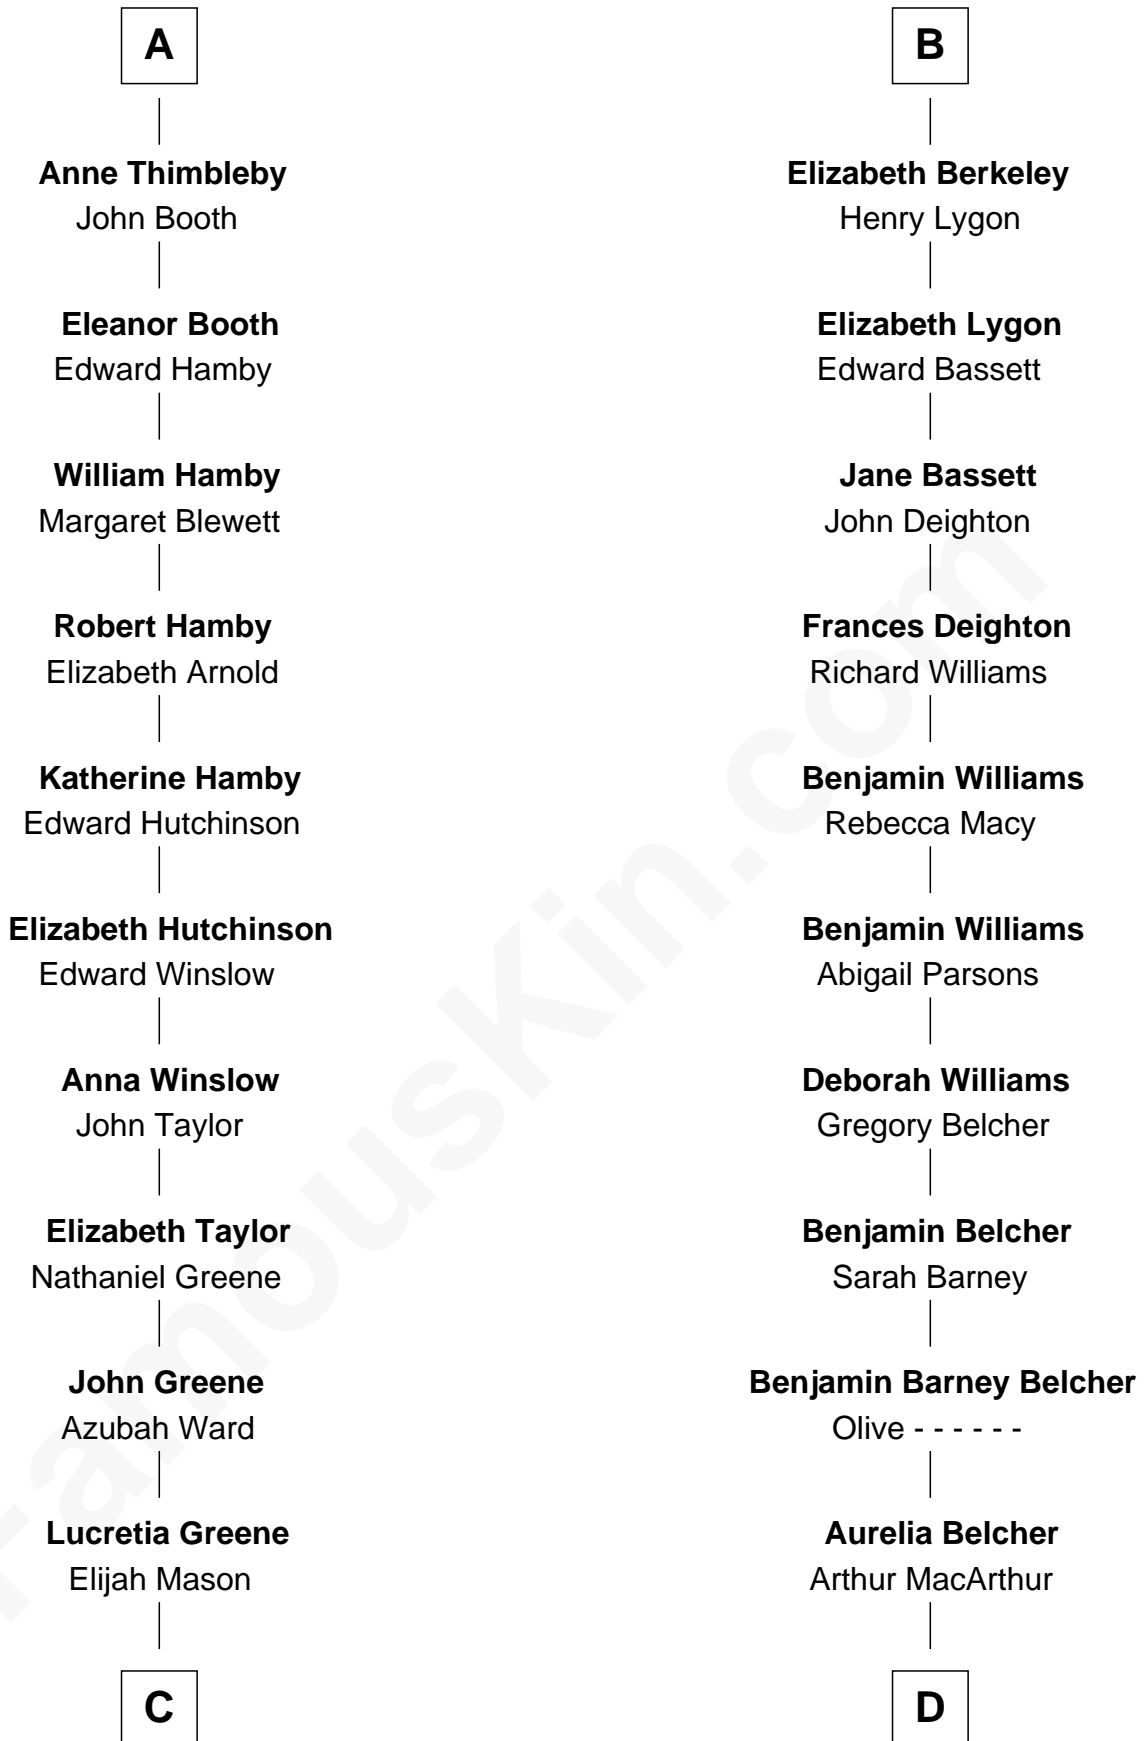

## Relationship Chart of Lucretia (Rudolph) Garfield

*First Lady of President James Garfield*

18th cousin of

**General Douglas MacArthur**

*U.S. Army - World War II*

**C**

**Arabella Greene Mason**

Zebulon Rudolph

**Lucretia (Rudolph) Garfield**

*First Lady of James Garfield*

**D**

**Gen. Arthur MacArthur**

Mary Pinckney Hardy

**General Douglas MacArthur**

*U.S. Army - World War II*

FamousKin.com