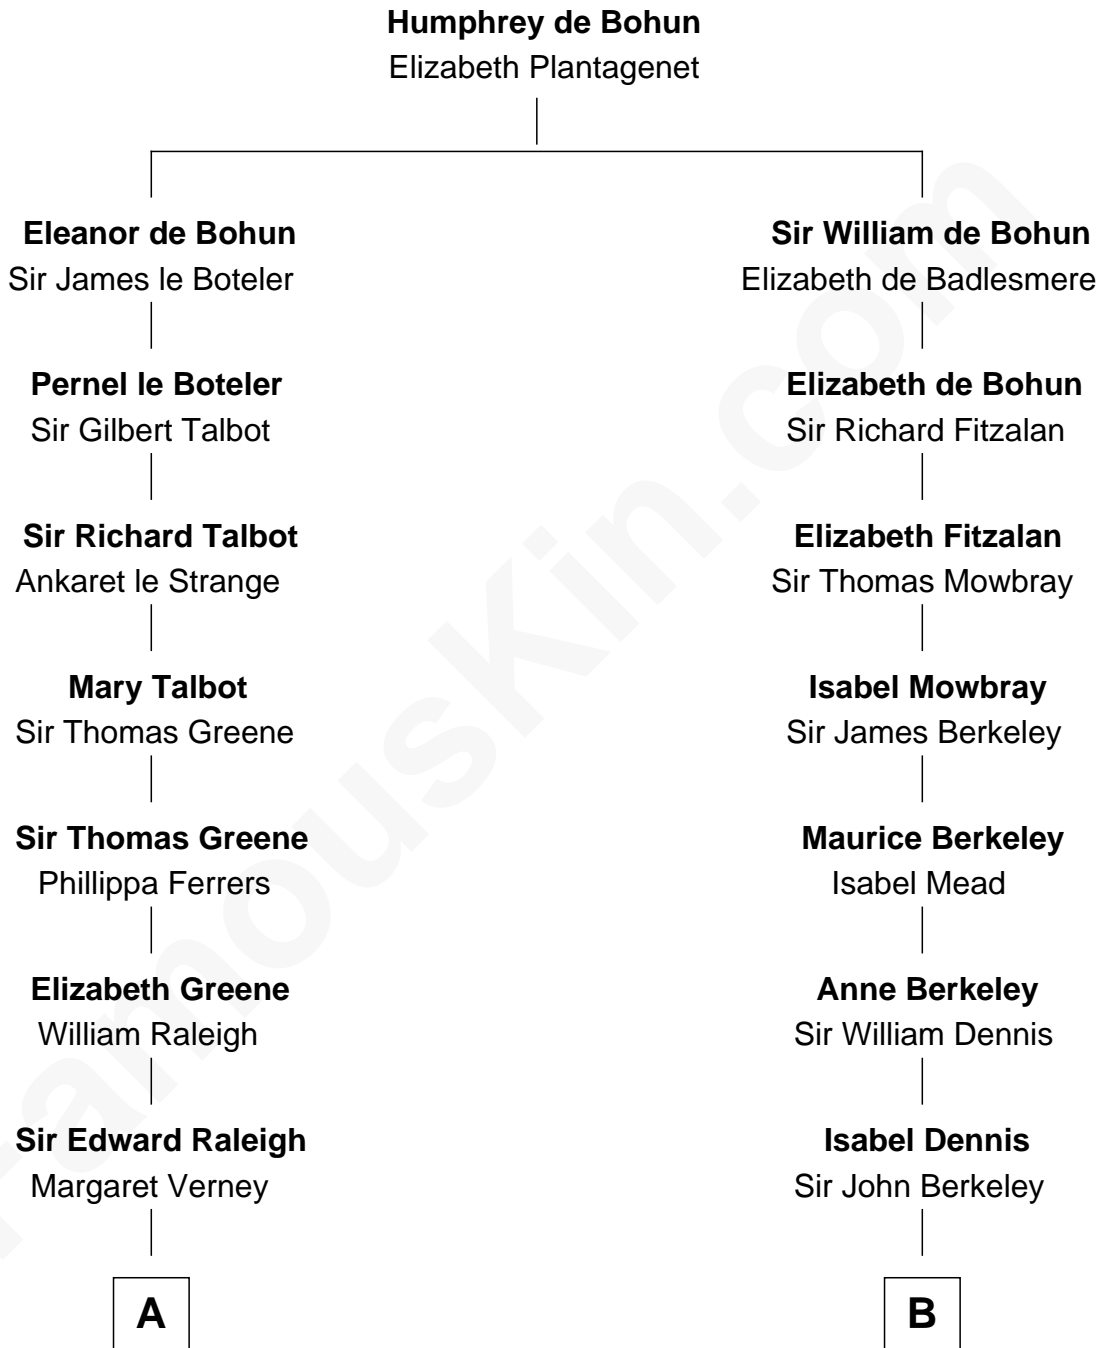

FamousKin.com
Relationship Chart of
Lucretia (Rudolph) Garfield
First Lady of President James Garfield

18th cousin of
General Douglas MacArthur
U.S. Army - World War II

C

Arabella Greene Mason

Zebulon Rudolph

Lucretia (Rudolph) Garfield

First Lady of James Garfield

D

Gen. Arthur MacArthur

Mary Pinckney Hardy

General Douglas MacArthur

U.S. Army - World War II

FamousKin.com